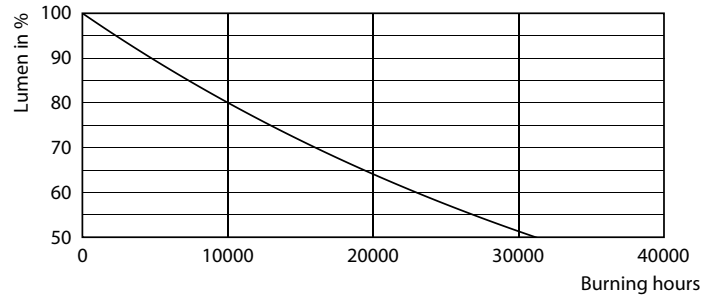

Product data

General Information	
Cap base	E27 [E27]
Nominal lifetime (nom.)	15000 h
Switching cycle	20000X
Technical type	8-60W
Light Technical	
Colour Code	827 [CCT of 2,700 K]
Lamp Luminous Flux 25°C EL (Nom)	806 lm
Colour Designation	Warm white (WW)
Colour Temperature, horizontal (Nom)	2700 K
Lamp Luminous Efficacy EM (Nom)	100.00 lm/W
Colour consistency	<6
Colour Rendering Index,horiz (Nom)	80
LLMF at end of nominal lifetime (nom.)	70 %
Operating and Electrical	
Input frequency	50 to 60 Hz
Power (Rated) (Nom)	8 W
Lamp current (nom.)	52 mA

Photometric data

LEDBulb CLA 8-60W E27 ST64 Clear 827 DIM

LEDBulb CLA 5.5-40W E27 ST64 Clear 827 DIM

LEDBulb CLA 8-60W E27 ST64 Clear 827 DIM

Classic filament LEDbulbs

Lifetime

LEDBulb CLA 5.5-40W E27 ST64 Clear 827 DIM