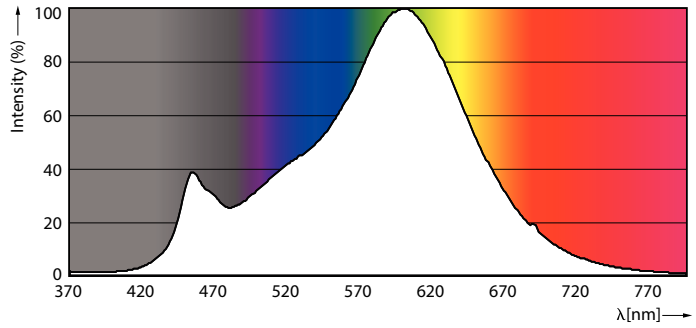

LEDBulb CLA 5.5-40W E27 ST64 Clear 827 DIM