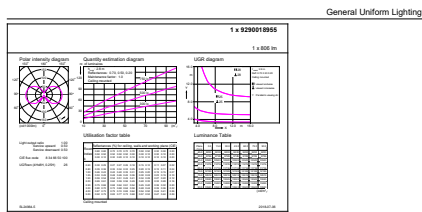

LEDBulb CLA 8-60W E27 ST64 Clear 827 DIM