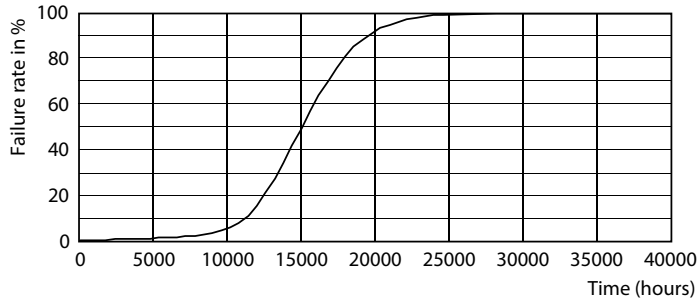

Classic filament LEDbulbs

Lifetime

LEDBulb CLA 5.5-40W E27 ST64 Clear 827 DIM