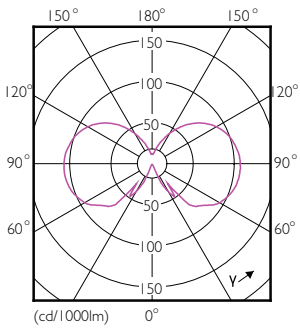

Photometric data

LEDBulb CLA 8-60W E27 ST64 Clear 827 DIM