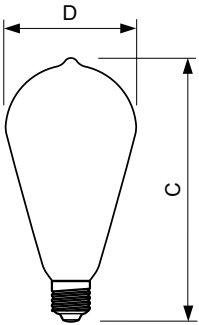

Product data

General Information	
Cap base	E27 [E27]
Nominal lifetime (nom.)	15000 h
Switching cycle	20000X
Technical type	8-60W
Light Technical	
Colour Code	827 [CCT of 2,700 K]
Lamp Luminous Flux 25°C EL (Nom)	806 lm
Colour Designation	Warm white (WW)
Colour Temperature, horizontal (Nom)	2700 K
Lamp Luminous Efficacy EM (Nom)	100.00 lm/W
Colour consistency	<6
Colour Rendering Index,horiz (Nom)	80
LLMF at end of nominal lifetime (nom.)	70 %
Operating and Electrical	
Input frequency	50 to 60 Hz
Power (Rated) (Nom)	8 W
Lamp current (nom.)	52 mA

Numerator – packs per outer box	6
Material no. (12NC)	929001895502
Net weight (piece)	0.048 kg

Dimensional drawing

Bulb ST64 230V 8-60W 806lm 2700K E27

Product	D	C
CLA LEDBulb D 8-60W ST64 E27 827 CL	64 mm	140 mm