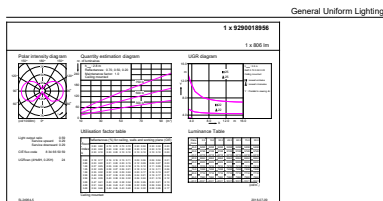

General uniform lighting - CLA LEDBulb D 8-60W ST64 B22 827 CL