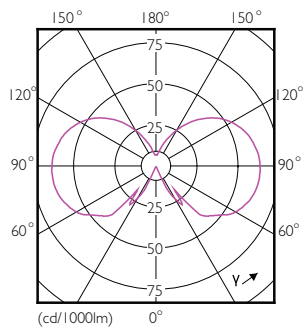

Photometric data

Light Distribution Diagram - CLA LEDBulb D 8-60W ST64 B22 827 CL