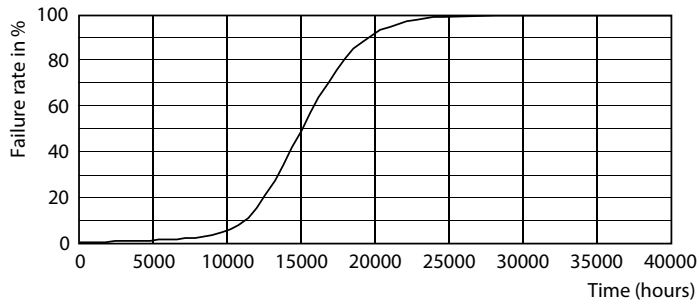

Classic filament LEDbulbs

Lifetime

Life Expectancy Diagram - CLA LEDBulb D 8-60W ST64 B22 827 CL

Lumen Maintenance Diagram - CLA LEDBulb D 8-60W ST64 B22 827 CL