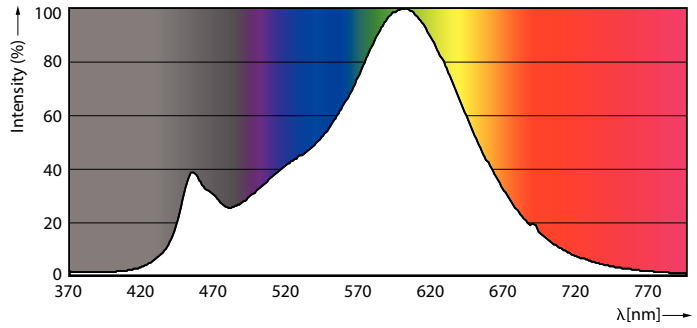

LED Bulb CLA 5.5-40W E27 ST64 Clear 827 DIM