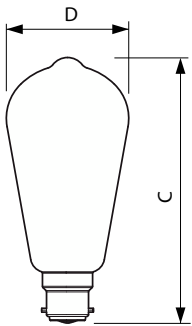

## Dimensional drawing

Product	D	C
CLA LEDBulb D 8-60W ST64 B22 827 CL	64 mm	138 mm