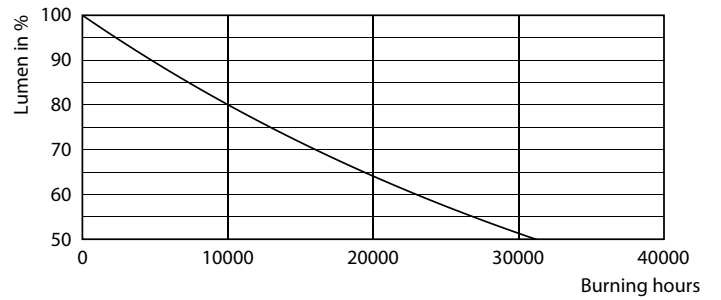

Classic filament LEDbulbs

Lifetime

Life Expectancy Diagram - CLA LEDBulb D 8-60W ST64 B22 827 CL

Lumen Maintenance Diagram - CLA LEDBulb D 8-60W ST64 B22 827 CL