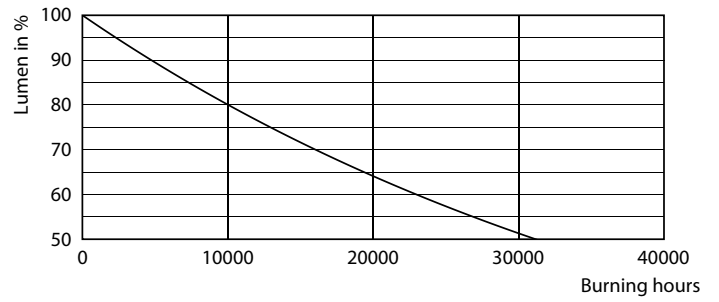

Product data

General Information	
Cap base	B22 [B22]
Nominal lifetime (nom.)	15000 h
Switching cycle	20000X
Technical type	8-60W
Light Technical	
Colour Code	827 [CCT of 2,700 K]
Lamp Luminous Flux 25°C EL (Nom)	806 lm
Colour Designation	Warm white (WW)
Colour Temperature, horizontal (Nom)	2700 K
Lamp Luminous Efficacy EM (Nom)	100.00 lm/W
Colour consistency	<6
Colour Rendering Index,horiz (Nom)	80
LLMF at end of nominal lifetime (nom.)	70 %
Operating and Electrical	
Input frequency	50 to 60 Hz
Power (Rated) (Nom)	8 W
Lamp current (nom.)	52 mA

Photometric data

LED Bulb CLA 8-60W B22 ST64 Clear 827 DIM

LED Bulb CLA 5.5-40W E27 ST64 Clear 827 DIM

LED Bulb CLA 8-60W B22 ST64 Clear 827 DIM

Classic filament LEDbulbs

Lifetime

LEDBulb CLA 5.5-40W E27 ST64 Clear 827 DIM