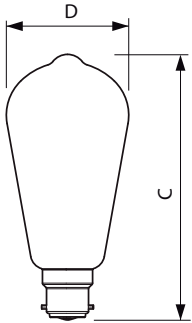

Product data

General Information	
Cap base	B22 [B22]
Nominal lifetime (nom.)	15000 h
Switching cycle	20000X
Technical type	8-60W
Light Technical	
Colour Code	827 [CCT of 2,700 K]
Lamp Luminous Flux 25°C EL (Nom)	806 lm
Colour Designation	Warm white (WW)
Colour Temperature, horizontal (Nom)	2700 K
Lamp Luminous Efficacy EM (Nom)	100.00 lm/W
Colour consistency	<6
Colour Rendering Index,horiz (Nom)	80
LLMF at end of nominal lifetime (nom.)	70 %
Operating and Electrical	
Input frequency	50 to 60 Hz
Power (Rated) (Nom)	8 W
Lamp current (nom.)	52 mA

Numerator – packs per outer box	6
Material no. (12NC)	929001895602
Net weight (piece)	0.048 kg

Dimensional drawing

Bulb ST64 230V 8-60W 806lm 2700K B22

Product	D	C
CLA LEDBulb D 8-60W ST64 B22 827 CL	64 mm	138 mm