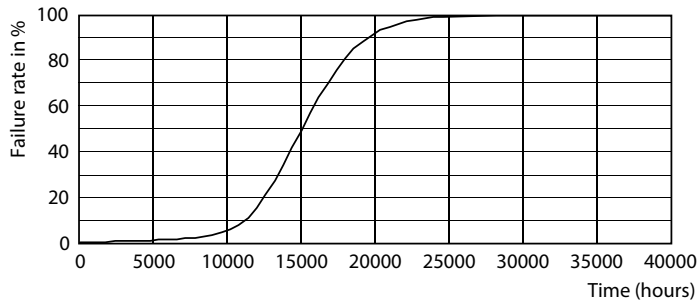

Photometric data

LED Bulb CLA 8-60W B22 ST64 Clear 827 DIM

LED Bulb CLA 5.5-40W E27 ST64 Clear 827 DIM

LED Bulb CLA 8-60W B22 ST64 Clear 827 DIM

Classic filament LEDbulbs

Lifetime

LEDBulb CLA 5.5-40W E27 ST64 Clear 827 DIM