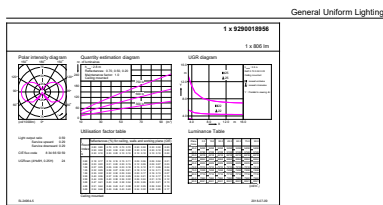

LED Bulb CLA 8-60W B22 ST64 Clear 827 DIM