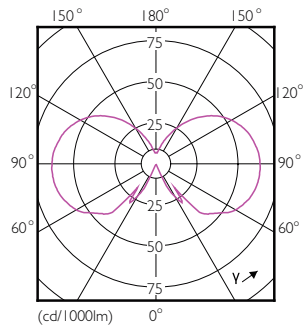

Photometric data

LED Bulb CLA 8-60W B22 ST64 Clear 827 DIM