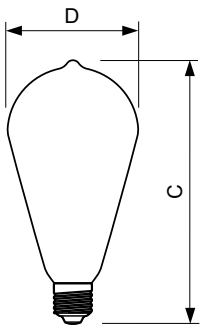

Product data

General Information	
Cap-Base	E27 [E27]
Nominal lifetime	15,000 hour(s)
Switching Cycle	20,000
Lighting Technology	LED
EU RoHS compliant	Yes
Light Technical	
Color Code	822 [CCT of 2200K]
Luminous Flux	630 lm
Color Designation	Flame
Correlated Color Temperature (Nom)	2200 K
Luminous Efficacy (rated) (Nom)	78.00 lm/W
Color Consistency	<6
Color rendering index (CRI)	80
LLMF At End Of Nominal Lifetime (Nom)	70 %

Dimensional drawing

Product	D	C
CLA LEDBulb D 8-50W ST64 E27 822 GOLD	64 mm	140 mm

Photometric data

Light Distribution Diagram - CLA LEDBulb D 8-50W ST64 E27 822 GOLD

Spectral Power Distribution Colour - CLA LEDBulb D 8-50W ST64 E27 822 GOLD