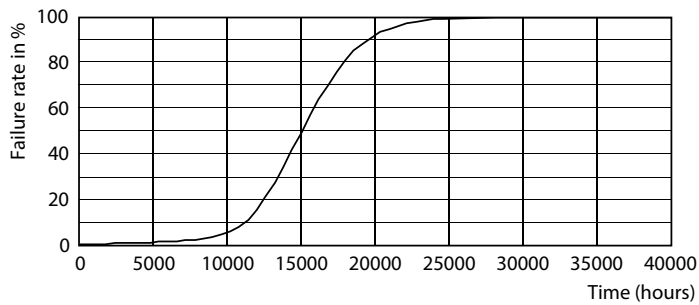

Product data

General Information	
Cap-Base	E27 [E27]
Nominal lifetime	15,000 hour(s)
Switching Cycle	20,000
Lighting Technology	LED
EU RoHS compliant	Yes
Light Technical	
Color Code	822 [CCT of 2200K]
Luminous Flux	630 lm
Color Designation	Flame
Correlated Color Temperature (Nom)	2200 K
Luminous Efficacy (rated) (Nom)	78.00 lm/W
Color Consistency	<6
Color rendering index (CRI)	80
LLMF At End Of Nominal Lifetime (Nom)	70 %

MASTER Value Decorative LED bulbs

Photometric data

CalcLux Photometrics 4.0 Philips Lighting B.V. Page: 1/1

General uniform lighting - CLA LEDBulb D 8-50W ST64 E27 822 GOLD

Lifetime

Life Expectancy Diagram - CLA LEDBulb D 8-50W ST64 E27 822 GOLD