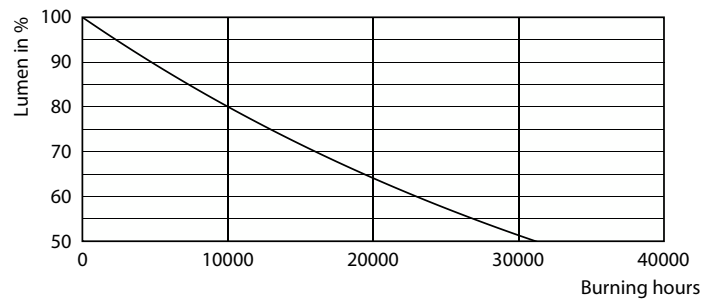

Product data

General Information	
Cap-Base	E27 [E27]
Nominal lifetime	15,000 hour(s)
Switching Cycle	20,000
Lighting Technology	LED
EU RoHS compliant	Yes
Light Technical	
Color Code	822 [CCT of 2200K]
Luminous Flux	630 lm
Color Designation	Flame
Correlated Color Temperature (Nom)	2200 K
Luminous Efficacy (rated) (Nom)	78.00 lm/W
Color Consistency	<6
Color rendering index (CRI)	80
LLMF At End Of Nominal Lifetime (Nom)	70 %

MASTER Value Decorative LED bulbs

Photometric data

CalcLux Photometrics 4.0 Philips Lighting B.V. Page: 1/1

General uniform lighting - CLA LEDBulb D 8-50W ST64 E27 822 GOLD

Lifetime

Life Expectancy Diagram - CLA LEDBulb D 8-50W ST64 E27 822 GOLD