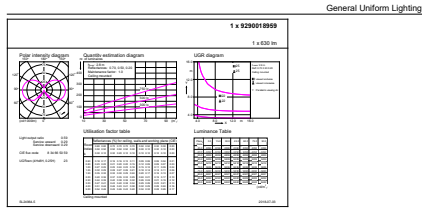

MASTER Value Decorative LED bulbs

Photometric data

CalcLux Photometrics 4.0 Philips Lighting B.V. Page: 1/1