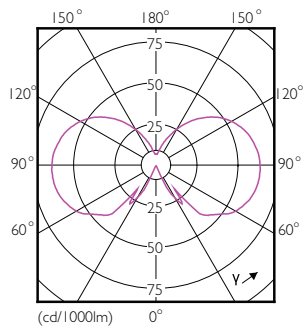

MASTER Value Decorative LED bulbs

Mechanical and Housing	
Bulb Finish	Amber
Bulb Shape	ST64
Approval and Application	
Energy Consumption kWh/1000 h	8 kWh
Product Data	
Order product name	CLA LEDBulb D 8-50W ST64 E27 822 GOLD
Full product name	CLA LEDBulb D 8-50W ST64 E27 822 GOLD

Dimensional drawing

Product	D	C
CLA LEDBulb D 8-50W ST64 E27 822 GOLD	64 mm	140 mm

Photometric data

Light Distribution Diagram - CLA LEDBulb D 8-50W ST64 E27 822 GOLD

Spectral Power Distribution Colour - CLA LEDBulb D 8-50W ST64 E27 822 GOLD