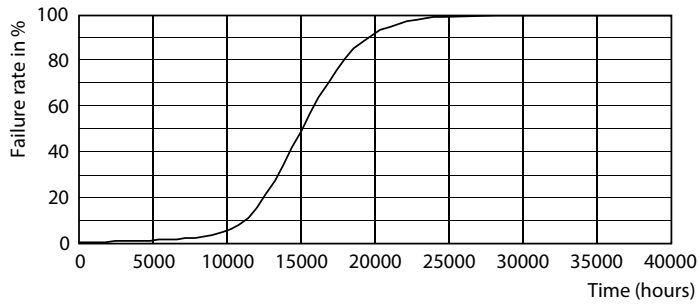

Decorative LED candles and lustres

Lifetime

Life Expectancy Diagram - CLA LEDCandle D 5-32W BA35 E14 822 GOLD