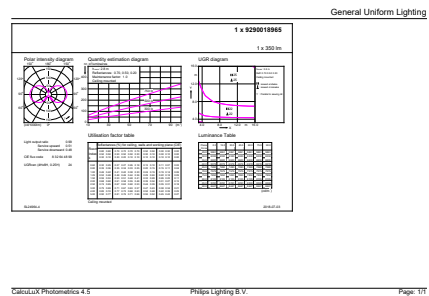

Product	D	C
CLA LEDCandle D 5-32W BA35 E14 822 GOLD	35 mm	129 mm

Photometric data

Spectral Power Distribution Colour - CLA LEDCandle D 5-32W BA35 E14 822 GOLD

General uniform lighting - CLA LEDCandle D 5-32W BA35 E14 822 GOLD