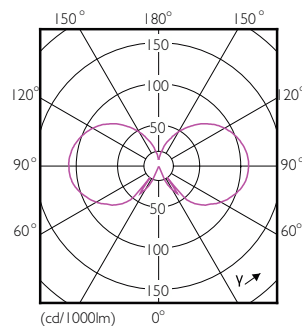

Product	D	C
CLA LEDCandle D 5-32W BA35 E14 822 GOLD	35 mm	129 mm

Photometric data

Spectral Power Distribution Colour - CLA LEDCandle D 5-32W BA35 E14 822 GOLD

General uniform lighting - CLA LEDCandle D 5-32W BA35 E14 822 GOLD