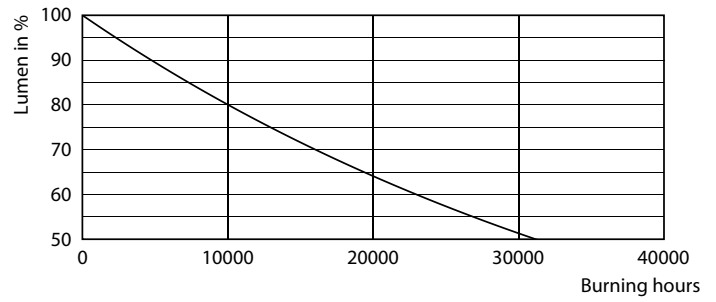

Decorative LED candles and lustres

Lifetime

Lumen Maintenance Diagram - CLA LEDCandle D 5-32W BA35 E14 822 GOLD