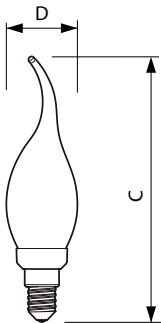

Power Consumption	5 W
Lamp current (nom.)	38 mA
Wattage equivalent	32 W
Starting time (nom.)	0.5 s
Warm-up time to 60% light	0.5 s
Power Factor (Fraction)	0.7
Voltage (nom.)	220-240 V
Temperature	
T-Case maximum (nom.)	50 °C
Controls and Dimming	
Dimmable	Yes
Mechanical and Housing	
Lamp Finish	Amber
Bulb shape	BA35

Order code	81443700
Material no. (12 NC)	929001896502
SAP numerator – quantity per pack	1
EAN/UPC – Product/Case	8718696814437
Numerator – packs per outer box	10
EAN/UPC – Case	8718696814444

Dimensional drawing

Product	D	C
CLA LEDCandle D 5-32W BA35 E14 822 GOLD	35 mm	129 mm

Photometric data

Spectral Power Distribution Colour - CLA LEDCandle D 5-32W BA35 E14 822 GOLD

General uniform lighting - CLA LEDCandle D 5-32W BA35 E14 822 GOLD