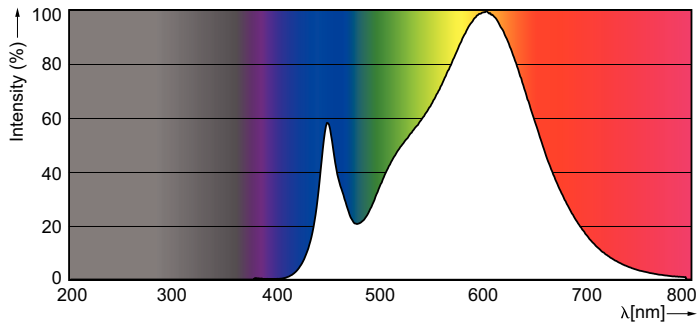

Product data

General Information	
Base	FA8 [FA8]
RoHS mark	RoHS mark
Nominal Lifetime (Nom)	50000 h
Switching Cycle	50000X
B50L70	50000 h
Light Technical	
Color Code	830 [CCT of 3000K]
Beam Angle (Nom)	240 °
Initial lumen (Nom)	3950 lm
Luminous Flux (Rated) (Nom)	3950 lm
Rated Beam Angle	240 °
Correlated Color Temperature (Nom)	3000 K
Color Consistency	ANSI
Color Rendering Index (Nom)	80
LLMF At End Of Nominal Lifetime (Nom)	70 %
Operating and Electrical	
Input Frequency	35000-150000 Hz

Photometric data

© 2019 Philips Lighting B.V. All rights reserved. Philips Lighting B.V. 19011

30W FA8 830 3000K

30W FA8 830 3000K

Photometric data

Lifetime

30W FA8

30W FA8