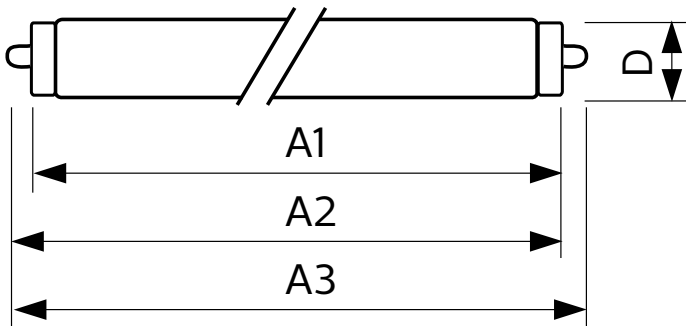

T8

Mechanical and Housing

Product Length 2400 mm

Approval and Application

Energy Efficiency Label (EEL) Not applicable
Energy Saving Product Yes
Approval Marks UL certificate RoHS compliance DLC compliance
Energy Consumption kWh/1000 h - kWh
Energy Certifications DLC Standard

Product Data

Order product name 30T8/COR/96-830/IF39/G/FA8 10/1
EAN/UPC - Product 046677533007
Order code 929001897104
Numerator - Quantity Per Pack 1
Numerator - Packs per outer box 10
Material Nr. (12NC) 929001897104
Net Weight (Piece) 0.540 kg

Dimensional drawing

TLED IF CorePro 8ft 3900lm FA8 3000K

Product	D1	D2	A1	A2	A3
30T8/COR/96-830/ IF39/G/FA8 10/1	25.5 mm	28 mm	2366.9 mm	2375.8 mm	2384.7 mm

Photometric data

30W FA8 830 3000K