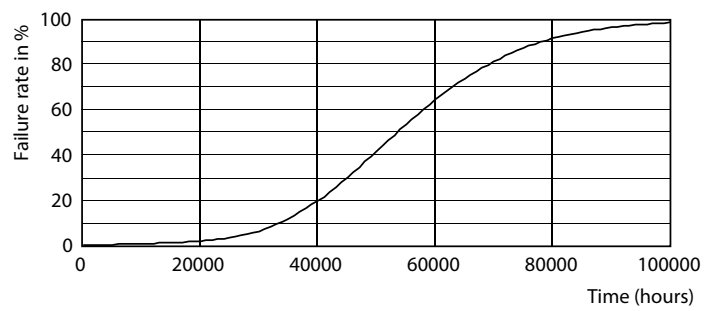

Photometric data

Lifetime

30W FA8

30W FA8

30W FA8

30W FA8

T8

Lifetime