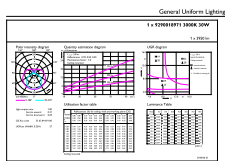

Photometric data

30W FA8 830 3000K