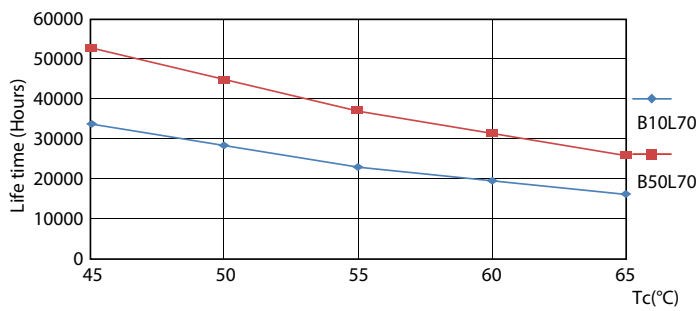

Photometric data

Lifetime

30W FA8

30W FA8

30W FA8

30W FA8

T8

Lifetime