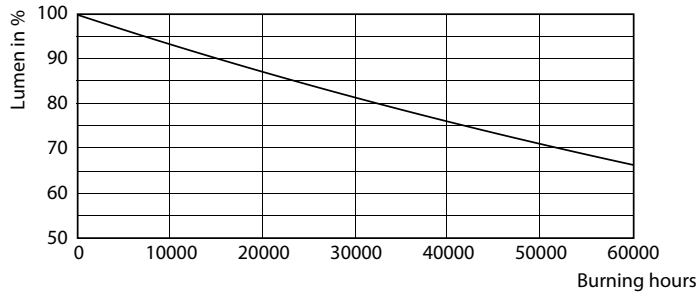

### Product data

General Information	
Base	FA8 [ FA8]
EU RoHS compliant	Yes
Nominal Lifetime (Nom)	50000 h
Switching Cycle	50000X
Light Technical	
Color Code	835 [ CCT of 3500K]
Beam Angle (Nom)	240 °
Initial lumen (Nom)	3950 lm
Correlated Color Temperature (Nom)	3500 K
Color Consistency	ANSI
Color Rendering Index (Nom)	80
LLMF At End Of Nominal Lifetime (Nom)	70 %
Operating and Electrical	
Input Frequency	35000-150000 Hz
Power (Rated) (Nom)	30 W
Lamp Current (Max)	350 mA
Lamp Current (Min)	100 mA

## Photometric data

30W FA8 830 3000K

30W FA8 835 3500K

Lifetime

30W FA8

30W FA8

30W FA8

30W FA8