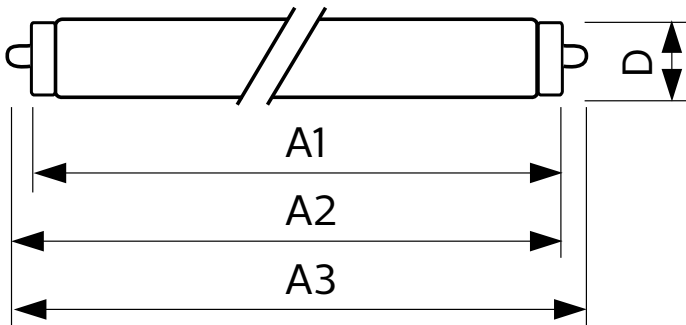

TLED IF CorePro 8ft 3900lm FA8 3500K

T8

Approbation Marks	UL certificate RoHS compliance DLC compliance
Energy Certifications	DLC Standard
DesignLights Consortium Qualified Product List -	
Product Data	
Order product name	30T8/COR/96-835/IF39/G/FA8 10/1
EAN/UPC - Product	046677533014

Order code	533018
Numerator - Quantity Per Pack	1
Numerator - Packs per outer box	10
Material Nr. (12NC)	929001897204
Net Weight (Piece)	0.540 kg
Model Number	9290018972

Dimensional drawing