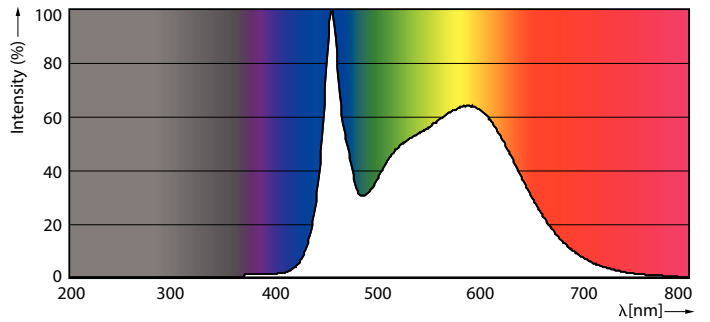

Product data

General Information	
Base	FA8 [FA8]
RoHS mark	RoHS mark
Nominal Lifetime (Nom)	50000 h
Switching Cycle	50000X
B50L70	50000 h

Light Technical	
Color Code	850 [CCT of 5000K]
Beam Angle (Nom)	240 °
Initial lumen (Nom)	4200 lm
Luminous Flux (Rated) (Nom)	4200 lm
Rated Beam Angle	240 °
Correlated Color Temperature (Nom)	5000 K
Color Consistency	ANSI
Color Rendering Index (Nom)	80
LLMF At End Of Nominal Lifetime (Nom)	70 %

Dimensional drawing

TLED IF CorePro 8ft 4200lm FA8 5000K

Product	D1	D2	A1	A2	A3
30T8/COR/96-850/ IF42/G/FA8 10/1	25.5 mm	28 mm	2366.9 mm	2375.8 mm	2384.7 mm

Photometric data

30W FA8 850 5000K

30W FA8

CorePro LEDtube InstantFit T8