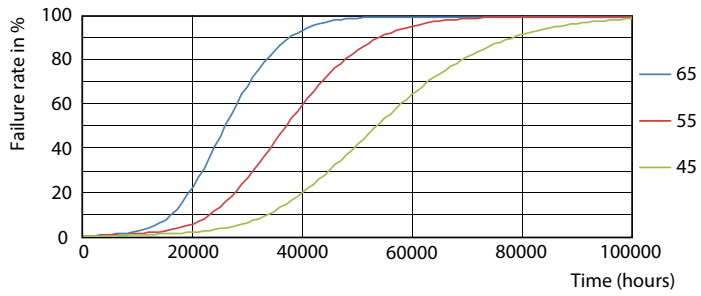

CorePro LEDtube InstantFit T8

Lifetime

30W FA8