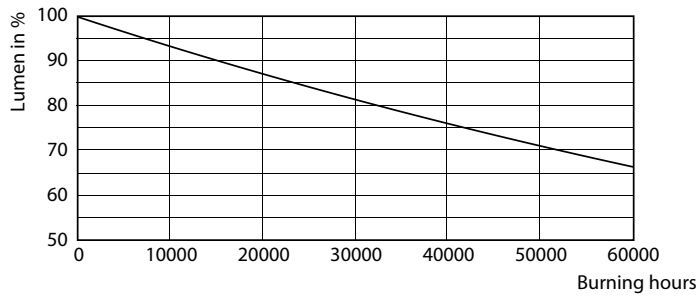

CorePro LEDtube InstantFit T8

Photometric data

Lifetime