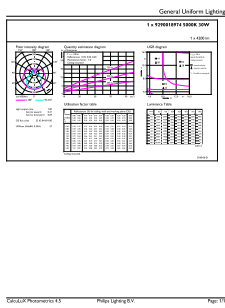

Product Data

Order product name	30T8/COR/96-850/IF42/G/FA8 10/1
--------------------	---------------------------------

EAN/UPC - Product	046677533038
Order code	533034
Numerator - Quantity Per Pack	1
Numerator - Packs per outer box	10
Material Nr. (12NC)	929001897404
Net Weight (Piece)	0.540 kg
Model Number	9290018974

Dimensional drawing

TLED IF CorePro 8ft 4200lm FA8 5000K

Product	D1	D2	A1	A2	A3
30T8/COR/96-850/ IF42/G/FA8 10/1	25.5 mm	28 mm	2366.9 mm	2375.8 mm	2384.7 mm

Photometric data

30W FA8 850 5000K

30W FA8

CorePro LEDtube InstantFit T8