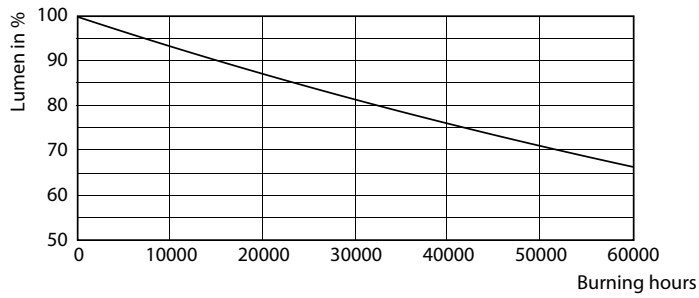

Net Weight (Piece) 0.540 kg

Dimensional drawing

TLED IF CorePro 8ft 4200lm FA8 5000K

Product	D1	D2	A1	A2	A3
30T8/COR/96-850/ IF42/G/FA8 10/1	25.5 mm	28 mm	2366.9 mm	2375.8 mm	2384.7 mm

Photometric data

30W FA8 850 5000K

30W FA8

Photometric data

30W FA8 830 3000K

Lifetime

30W FA8

30W FA8

30W FA8

30W FA8