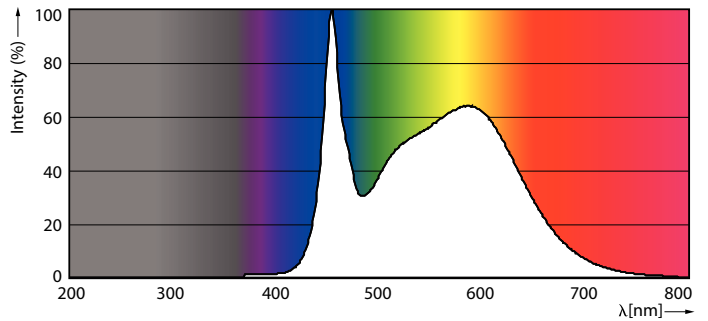

Net Weight (Piece) 0.540 kg

Dimensional drawing

TLED IF CorePro 8ft 4200lm FA8 5000K

Product	D1	D2	A1	A2	A3
30T8/COR/96-850/ IF42/G/FA8 10/1	25.5 mm	28 mm	2366.9 mm	2375.8 mm	2384.7 mm

Photometric data

30W FA8 850 5000K

30W FA8

Photometric data

30W FA8 830 3000K

Lifetime

30W FA8

30W FA8

30W FA8

30W FA8