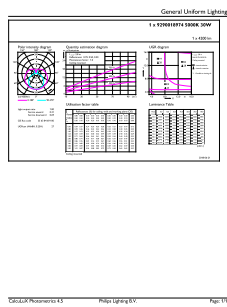

Net Weight (Piece) 0.540 kg

Dimensional drawing

TLED IF CorePro 8ft 4200lm FA8 5000K

Product	D1	D2	A1	A2	A3
30T8/COR/96-850/ IF42/G/FA8 10/1	25.5 mm	28 mm	2366.9 mm	2375.8 mm	2384.7 mm

Photometric data

30W FA8 850 5000K