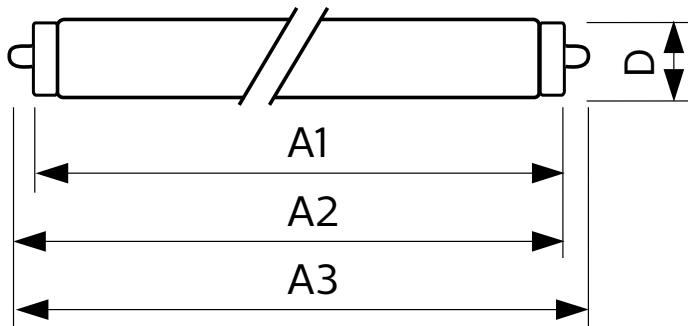

T8

Mechanical and Housing

Product Length 2400 mm

Approval and Application

Energy Saving Product Yes
Approval Marks UL certificate RoHS compliance DLC compliance
Energy Certifications DLC Standard

Product Data

Order product name 30T8/COR/96-850/IF42/G/FA8 10/1

EAN/UPC - Product 046677533038

Order code 929001897404

Numerator - Quantity Per Pack 1

Numerator - Packs per outer box 10

Material Nr. (12NC) 929001897404

Net Weight (Piece) 0.540 kg

Dimensional drawing

TLED IF CorePro 8ft 4200lm FA8 5000K