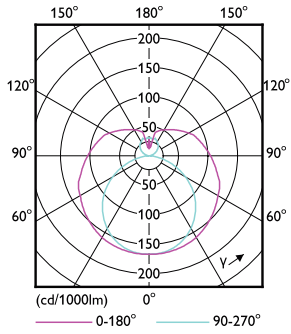

Photometric data

30W FA8 830 3000K