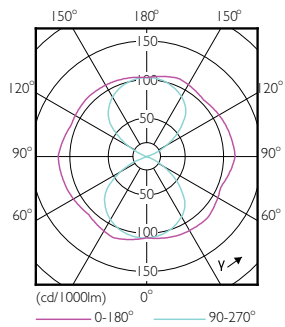

Datos fotométricos

LED TForce 58-35W E27 others Clear 730 ND