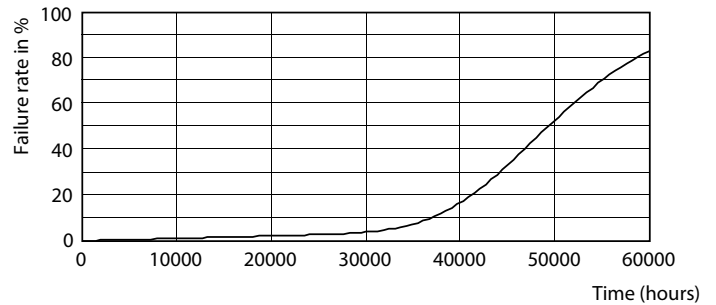

TrueForce LED Public (Carretera – SON)

Datos fotométricos

LED TForce 60-35W E27 others Clear 740 ND

Lifetime

LED TForce 58-35W E27 others Clear 730 ND

LED TForce 58-35W E27 others Clear 730 ND