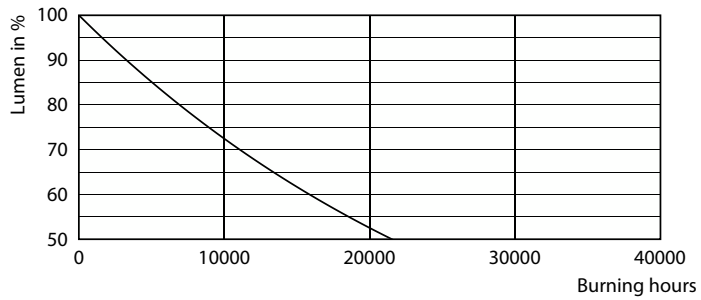

Essential LED bulbs

Lifetime

Lumen Maintenance Diagram - ESS LEDBulb 12W E27 3000K HV 1PF/20 AR

Life Expectancy Diagram - ESS LEDBulb 12W E27 3000K HV 1PF/20 AR