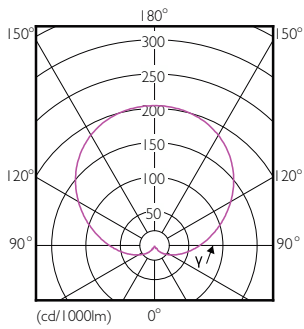

Light Distribution Diagram - ESS LEDBulb 12W E27 3000K HV 1PF/20 AR