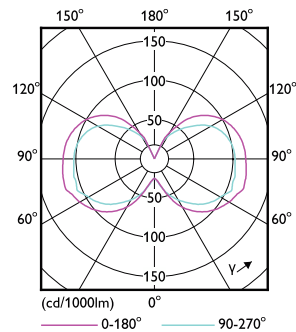

Spectral Power Distribution Colour - CorePro LEDcapsule ND 3.2-40W G9 827

Accent Lighting Spots - CorePro LEDcapsule ND 3.2-40W G9 827

Light Distribution Diagram - CorePro LEDcapsule ND 3.2-40W G9 827