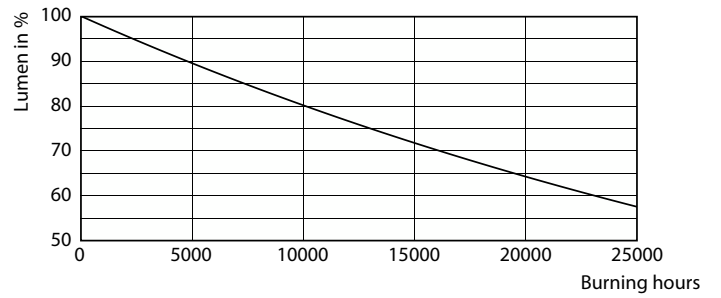

CorePro LEDcapsule MV

Lifetime

Life Expectancy Diagram - CorePro LEDcapsule ND 3.2-40W G9 827

Lumen Maintenance Diagram - CorePro LEDcapsule ND 3.2-40W G9 827