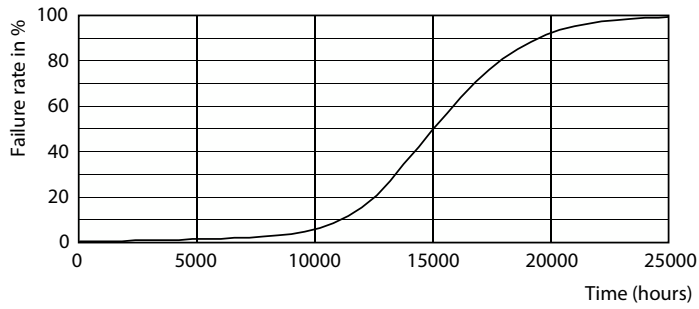

CorePro LEDcapsule MV

Lifetime

Life Expectancy Diagram - CorePro LEDcapsule ND 3.2-40W G9 827

Lumen Maintenance Diagram - CorePro LEDcapsule ND 3.2-40W G9 827