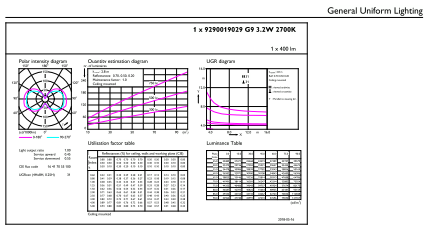

Photometric data

CalcLUX Photometrics 4.5 Philips Lighting B.V. Page: 1/1