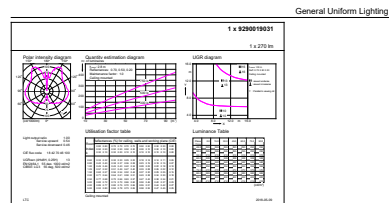

Product data

General Information	
Cap base	E27 [E27]
Nominal lifetime (nom.)	15000 h
Switching cycle	20000X
Technical type	6.5-25W
Light Technical	
Colour Code	840 [CCT of 4,000 K]
Lamp Luminous Flux 25°C EL (Nom)	270 lm
Colour Designation	Cool White (CW)
Colour Temperature, horizontal (Nom)	4000 K
Lamp Luminous Efficacy EM (Nom)	41.00 lm/W
Colour consistency	<6
Colour Rendering Index, horiz (Nom)	80
LLMF at end of nominal lifetime (nom.)	70 %
Operating and Electrical	
Input frequency	50 to 60 Hz
Power (Rated) (Nom)	6.5 W
Lamp current (nom.)	45 mA
Wattage equivalent	25 W
Starting time (nom.)	0.5 s

Warm-up time to 60% light (nom.)	0.5 s
Power factor (nom.)	0.7
Voltage (Nom)	220-240 V
Temperature	
T-Case maximum (nom.)	45 °C
Controls and Dimming	
Dimmable	Yes
Approval and Application	
Energy efficiency label (EEL)	A
Energy Consumption kWh/1000 h	7 kWh
Product Data	
Full product code	871869681506900
Order product name	LED giant 25W E27 G200 4000K smoky D
EAN/UPC – product	8718696815069
Order code	929001903101
Numerator – quantity per pack	1
Numerator – packs per outer box	2
Material no. (12NC)	929001903101

Decorative LED bulbs

Net weight (piece) 0.360 kg

Dimensional drawing

Bulb G200 230V 6-40W 470lm 2000K E27 D

Product	D	C
LED giant 25W E27 G200 4000K smoky D	200 mm	286 mm

Photometric data

LEDBulb giant 25W E27 G200 840 DIM