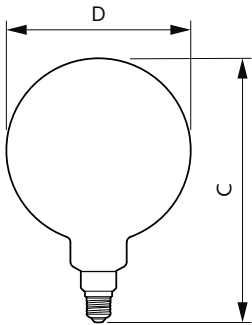

Product data

General Information	
Cap base	E27 [E27]
Nominal lifetime (nom.)	15000 h
Switching cycle	20000X
Technical type	6.5-25W
Light Technical	
Colour Code	840 [CCT of 4,000 K]
Lamp Luminous Flux 25°C EL (Nom)	270 lm
Colour Designation	Cool White (CW)
Colour Temperature, horizontal (Nom)	4000 K
Lamp Luminous Efficacy EM (Nom)	41.00 lm/W
Colour consistency	<6
Colour Rendering Index, horiz (Nom)	80
LLMF at end of nominal lifetime (nom.)	70 %
Operating and Electrical	
Input frequency	50 to 60 Hz
Power (Rated) (Nom)	6.5 W
Lamp current (nom.)	45 mA
Wattage equivalent	25 W
Starting time (nom.)	0.5 s

Warm-up time to 60% light (nom.)	0.5 s
Power factor (nom.)	0.7
Voltage (Nom)	220-240 V
Temperature	
T-Case maximum (nom.)	45 °C
Controls and Dimming	
Dimmable	Yes
Approval and Application	
Energy efficiency label (EEL)	A
Energy Consumption kWh/1000 h	7 kWh
Product Data	
Full product code	871869681506900
Order product name	LED giant 25W E27 G200 4000K smoky D
EAN/UPC – product	8718696815069
Order code	929001903101
Numerator – quantity per pack	1
Numerator – packs per outer box	2
Material no. (12NC)	929001903101

Decorative LED bulbs

Net weight (piece) 0.360 kg

Dimensional drawing

Bulb G200 230V 6-40W 470lm 2000K E27 D

Product	D	C
LED giant 25W E27 G200 4000K smoky D	200 mm	286 mm

Photometric data

LEDBulb giant 25W E27 G200 840 DIM