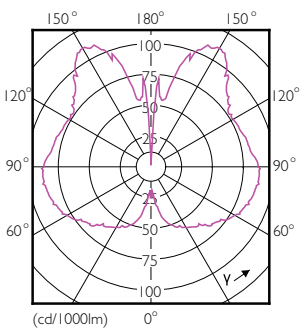

LEDBulb giant 25W E27 G200 840 DIM