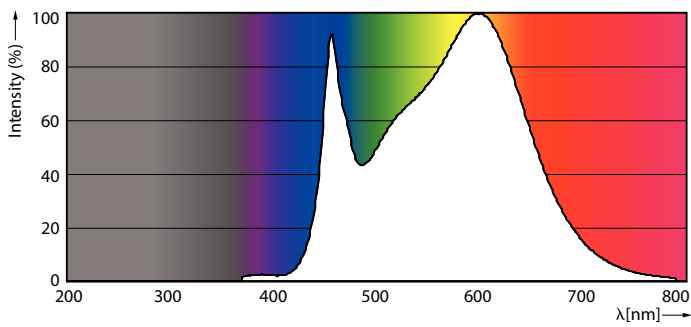

Product data

General Information	
Cap base	E27 [E27]
Nominal lifetime (nom.)	15000 h
Switching cycle	20000X
Technical type	6.5-25W
Light Technical	
Colour Code	840 [CCT of 4,000 K]
Lamp Luminous Flux 25°C EL (Nom)	270 lm
Colour Designation	Cool White (CW)
Colour Temperature, horizontal (Nom)	4000 K
Lamp Luminous Efficacy EM (Nom)	41.00 lm/W
Colour consistency	<6
Colour Rendering Index, horiz (Nom)	80
LLMF at end of nominal lifetime (nom.)	70 %
Operating and Electrical	
Input frequency	50 to 60 Hz
Power (Rated) (Nom)	6.5 W
Lamp current (nom.)	45 mA
Wattage equivalent	25 W
Starting time (nom.)	0.5 s

Warm-up time to 60% light (nom.)	0.5 s
Power factor (nom.)	0.7
Voltage (Nom)	220-240 V
Temperature	
T-Case maximum (nom.)	45 °C
Controls and Dimming	
Dimmable	Yes
Approval and Application	
Energy efficiency label (EEL)	A
Energy Consumption kWh/1000 h	7 kWh
Product Data	
Full product code	871869681506900
Order product name	LED giant 25W E27 G200 4000K smoky D
EAN/UPC – product	8718696815069
Order code	929001903101
Numerator – quantity per pack	1
Numerator – packs per outer box	2
Material no. (12NC)	929001903101

Decorative LED bulbs

Net weight (piece) 0.360 kg

Dimensional drawing

Bulb G200 230V 6-40W 470lm 2000K E27 D

Product	D	C
LED giant 25W E27 G200 4000K smoky D	200 mm	286 mm

Photometric data

LEDBulb giant 25W E27 G200 840 DIM