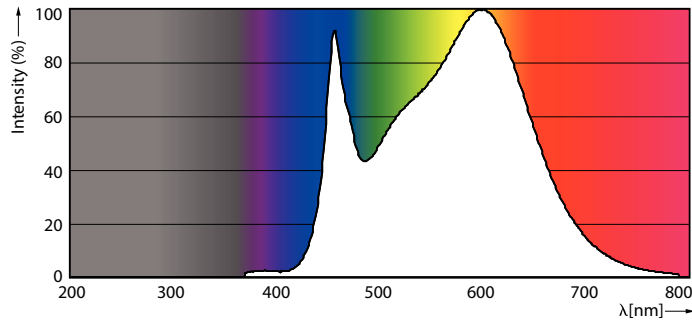

Product data

General Information	
Cap base	E27 [E27]
EU RoHS compliant	Yes
Nominal lifetime (nom.)	15000 h
Switching cycle	20000X
Technical type	6.5-25W
Light Technical	
Colour Code	840 [CCT of 4,000 K]
Lamp Luminous Flux 25°C EL (Nom)	270 lm
Colour Designation	Cool White (CW)
Colour Temperature, horizontal (Nom)	4000 K
Lamp Luminous Efficacy EM (Nom)	41.00 lm/W
Colour consistency	<6
Colour Rendering Index, horiz (Nom)	80
LLMF at end of nominal lifetime (nom.)	70 %
Operating and Electrical	
Input frequency	50 to 60 Hz
Power (Rated) (Nom)	6.5 W
Lamp current (nom.)	45 mA
Wattage equivalent	25 W

Starting time (nom.)	0.5 s
Warm-up time to 60% light (nom.)	0.5 s
Power factor (nom.)	0.7
Voltage (Nom)	220-240 V
Temperature	
T-Case maximum (nom.)	45 °C
Controls and Dimming	
Dimmable	Yes
Approval and Application	
Energy efficiency label (EEL)	A
Energy Consumption kWh/1000 h	7 kWh
Product Data	
Full product code	871869681510600
Order product name	LED giant 25W E27 A160 4000K smoky D
EAN/UPC – product	8718696815106
Order code	929001903201
Numerator – quantity per pack	1
Numerator – packs per outer box	2

Decorative LED bulbs

Material no. (12NC)	929001903201
Net weight (piece)	0.230 kg

Dimensional drawing

Bulb A160 230V 6-40W 470lm 2000K E27 D

Product	D	C
LED giant 25W E27 A160 4000K smoky D	160 mm	293 mm

Photometric data