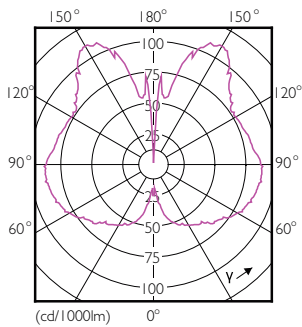

Product data

General Information	
Cap base	E27 [E27]
EU RoHS compliant	Yes
Nominal lifetime (nom.)	15000 h
Switching cycle	20000X
Technical type	6.5-25W
Light Technical	
Colour Code	840 [CCT of 4,000 K]
Lamp Luminous Flux 25°C EL (Nom)	270 lm
Colour Designation	Cool White (CW)
Colour Temperature, horizontal (Nom)	4000 K
Lamp Luminous Efficacy EM (Nom)	41.00 lm/W
Colour consistency	<6
Colour Rendering Index, horiz (Nom)	80
LLMF at end of nominal lifetime (nom.)	70 %
Operating and Electrical	
Input frequency	50 to 60 Hz
Power (Rated) (Nom)	6.5 W
Lamp current (nom.)	45 mA
Wattage equivalent	25 W

Starting time (nom.)	0.5 s
Warm-up time to 60% light (nom.)	0.5 s
Power factor (nom.)	0.7
Voltage (Nom)	220-240 V
Temperature	
T-Case maximum (nom.)	45 °C
Controls and Dimming	
Dimmable	Yes
Approval and Application	
Energy efficiency label (EEL)	A
Energy Consumption kWh/1000 h	7 kWh
Product Data	
Full product code	871869681510600
Order product name	LED giant 25W E27 A160 4000K smoky D
EAN/UPC – product	8718696815106
Order code	929001903201
Numerator – quantity per pack	1
Numerator – packs per outer box	2

Decorative LED bulbs

Material no. (12NC)	929001903201
Net weight (piece)	0.230 kg

Dimensional drawing

Bulb A160 230V 6-40W 470lm 2000K E27 D

Product	D	C
LED giant 25W E27 A160 4000K smoky D	160 mm	293 mm

Photometric data

LEDBulb giant 25W E27 G200 840 DIM

LEDBulb giant 25W E27 G200 840 DIM

General Uniform Lighting

1 x 820019032
1 x 200 mm

The technical sheet includes a beam spread diagram, a utilization factor table, and a luminaire table. The utilization factor table shows values for different room heights and luminaire spacings.