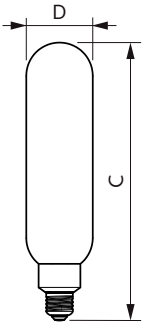

Decorative LED bulbs

LED giant 25W E27 T65 4000K smoky D

The new Deco collection (bulb) transforms your home with a perfect blend of (warm) white light and a lean, minimalistic lighting experience. With very long lifetime, up to 90% energy savings, no flickering and an instant full-level brightness, you will also enjoy soft and evenly distributed light with that trendy and stylish charm for a welcoming harmony in your space.

Product data

General Information		Temperature	
Cap base	E27 [E27]	Warm-up time to 60% light (nom.)	0.5 s
Nominal lifetime (nom.)	15000 h	Power factor (nom.)	0.7
Switching cycle	20000X	Voltage (Nom)	220-240 V
Technical type	6.5-25W	Temperature	
Light Technical		T-Case maximum (nom.)	45 °C
Colour Code	840 [CCT of 4,000 K]	Controls and Dimming	
Lamp Luminous Flux 25°C EL (Nom)	270 lm	Dimmable	Yes
Colour Designation	Cool White (CW)	Approval and Application	
Colour Temperature, horizontal (Nom)	4000 K	Energy efficiency label (EEL)	A
Lamp Luminous Efficacy EM (Nom)	41.00 lm/W	Energy Consumption kWh/1000 h	7 kWh
Colour consistency	<6	Product Data	
Colour Rendering Index, horiz (Nom)	80	Full product code	871869681512000
LLMF at end of nominal lifetime (nom.)	70 %	Order product name	LED giant 25W E27 T65 4000K smoky D
Operating and Electrical		EAN/UPC – product	8718696815120
Input frequency	50 to 60 Hz	Order code	929001903301
Power (Rated) (Nom)	6.5 W	Numerator – quantity per pack	1
Lamp current (nom.)	45 mA	Numerator – packs per outer box	2
Wattage equivalent	25 W	Material no. (12NC)	929001903301
Starting time (nom.)	0.5 s		

Decorative LED bulbs

Net weight (piece) 0.196 kg

Dimensional drawing

Bulb T65 230V 6-40W 470lm 2000K E27 D

Product	D	C
LED giant 25W E27 T65 4000K smoky D	65 mm	273 mm

Photometric data

LEDBulb giant 25W E27 G200 840 DIM