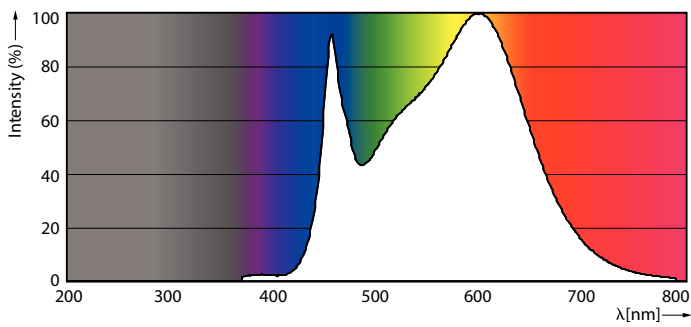

Decorative LED bulbs

LED giant 25W E27 T65 4000K smoky D

The new Deco collection (bulb) transforms your home with a perfect blend of (warm) white light and a lean, minimalistic lighting experience. With very long lifetime, up to 90% energy savings, no flickering and an instant full-level brightness, you will also enjoy soft and evenly distributed light with that trendy and stylish charm for a welcoming harmony in your space.

Product data

General Information		Temperature	
Cap base	E27 [E27]	Warm-up time to 60% light (nom.)	0.5 s
Nominal lifetime (nom.)	15000 h	Power factor (nom.)	0.7
Switching cycle	20000X	Voltage (Nom)	220-240 V
Technical type	6.5-25W	Temperature	
Light Technical		T-Case maximum (nom.)	45 °C
Colour Code	840 [CCT of 4,000 K]	Controls and Dimming	
Lamp Luminous Flux 25°C EL (Nom)	270 lm	Dimmable	Yes
Colour Designation	Cool White (CW)	Approval and Application	
Colour Temperature, horizontal (Nom)	4000 K	Energy efficiency label (EEL)	A
Lamp Luminous Efficacy EM (Nom)	41.00 lm/W	Energy Consumption kWh/1000 h	7 kWh
Colour consistency	<6	Product Data	
Colour Rendering Index, horiz (Nom)	80	Full product code	871869681512000
LLMF at end of nominal lifetime (nom.)	70 %	Order product name	LED giant 25W E27 T65 4000K smoky D
Operating and Electrical		EAN/UPC – product	8718696815120
Input frequency	50 to 60 Hz	Order code	929001903301
Power (Rated) (Nom)	6.5 W	Numerator – quantity per pack	1
Lamp current (nom.)	45 mA	Numerator – packs per outer box	2
Wattage equivalent	25 W	Material no. (12NC)	929001903301
Starting time (nom.)	0.5 s		

Decorative LED bulbs

Net weight (piece) 0.196 kg

Dimensional drawing

Bulb T65 230V 6-40W 470lm 2000K E27 D

Product	D	C
LED giant 25W E27 T65 4000K smoky D	65 mm	273 mm

Photometric data

LEDBulb giant 25W E27 G200 840 DIM