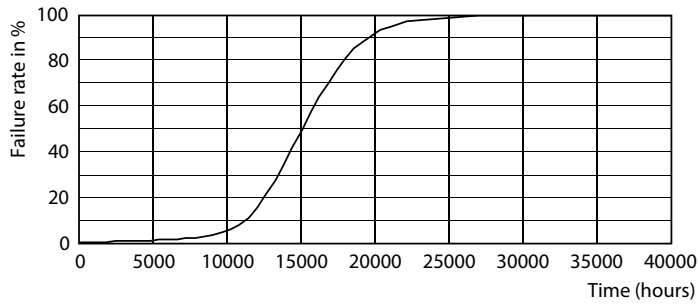

Decorative LED bulbs

Lifetime

LEDBulb giant 25W E27 G200 840 DIM