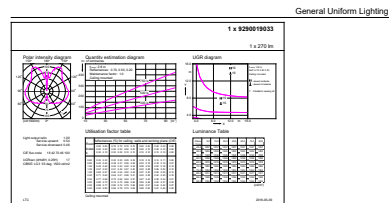

Product data

General Information		Temperature	
Cap base	E27 [E27]	Warm-up time to 60% light (nom.)	0.5 s
Nominal lifetime (nom.)	15000 h	Power factor (nom.)	0.7
Switching cycle	20000X	Voltage (Nom)	220-240 V
Technical type	6.5-25W	Temperature	
Light Technical		T-Case maximum (nom.)	45 °C
Colour Code	840 [CCT of 4,000 K]	Controls and Dimming	
Lamp Luminous Flux 25°C EL (Nom)	270 lm	Dimmable	Yes
Colour Designation	Cool White (CW)	Approval and Application	
Colour Temperature, horizontal (Nom)	4000 K	Energy efficiency label (EEL)	A
Lamp Luminous Efficacy EM (Nom)	41.00 lm/W	Energy Consumption kWh/1000 h	7 kWh
Colour consistency	<6	Product Data	
Colour Rendering Index, horiz (Nom)	80	Full product code	871869681512000
LLMF at end of nominal lifetime (nom.)	70 %	Order product name	LED giant 25W E27 T65 4000K smoky D
Operating and Electrical		EAN/UPC – product	8718696815120
Input frequency	50 to 60 Hz	Order code	929001903301
Power (Rated) (Nom)	6.5 W	Numerator – quantity per pack	1
Lamp current (nom.)	45 mA	Numerator – packs per outer box	2
Wattage equivalent	25 W	Material no. (12NC)	929001903301
Starting time (nom.)	0.5 s		

Decorative LED bulbs

Net weight (piece) 0.196 kg

Dimensional drawing

Bulb T65 230V 6-40W 470lm 2000K E27 D

Product	D	C
LED giant 25W E27 T65 4000K smoky D	65 mm	273 mm

Photometric data

LEDBulb giant 25W E27 G200 840 DIM