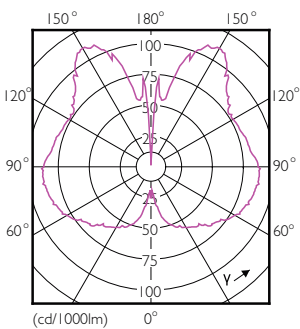

LEDBulb giant 25W E27 G200 840 DIM