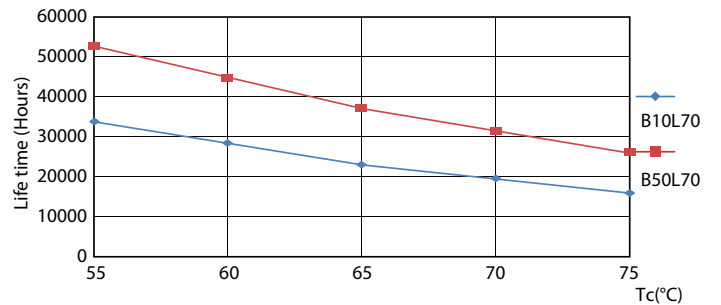

LEDtube G13 16W 3000K 160D LifetimeVsTc