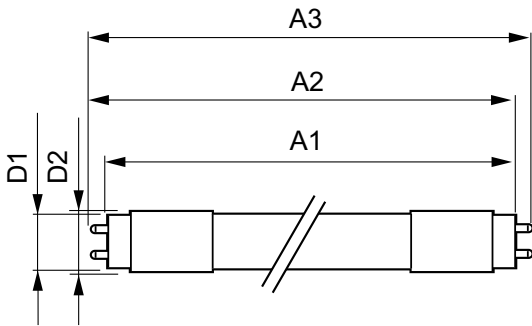

MASTER LEDtube EM/Mains T8

Mechanical and Housing

Product Length 1500 mm

Approval and Application

Energy Efficiency Label (EEL) A++
Energy Saving Product Yes
Approval Marks RoHS compliance TUV CE marking KEMA Keur certificate
Energy Consumption kWh/1000 h 24 kWh

Product Data

Full product code 871869681807700

Order product name	MASTER LEDtube 1500mm UO 24W 840 T8 FF RCA
EAN/UPC - Product	8718696818077
Order code	929001908308
Numerator - Quantity Per Pack	1
Numerator - Packs per outer box	10
Material Nr. (12NC)	929001908308
Net Weight (Piece)	0.315 kg

Warnings and Safety

Dimensional drawing

TLED Master UO 5ft low Flicker RCA 4000k

Product	D1	D2	A1	A2	A3
MASTER LEDtube 1500mm UO 24W 840 T8 FF RCA	25.8 mm	28 mm	1498.7 mm	1505.8 mm	1498.7 mm

Photometric data

LEDtube G13 24W 4000K 160D