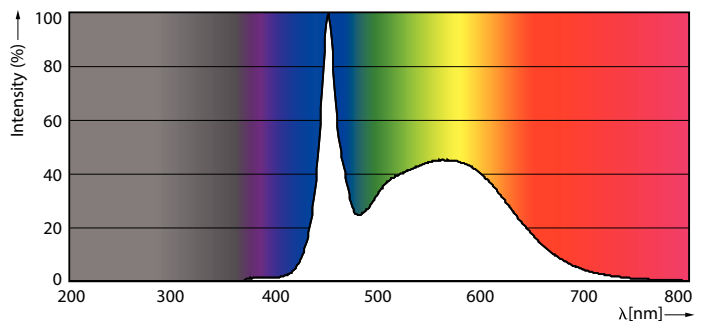

LEDtube G13 24W 6500K 160D

LEDtube G13 24W 6500K 160D