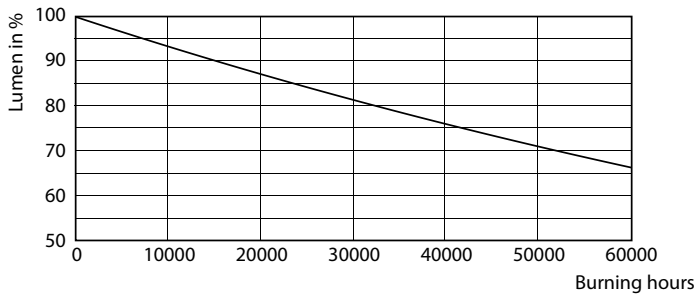

MASTER LEDtube Mains T5

Photometric data

Lifetime

26W G5