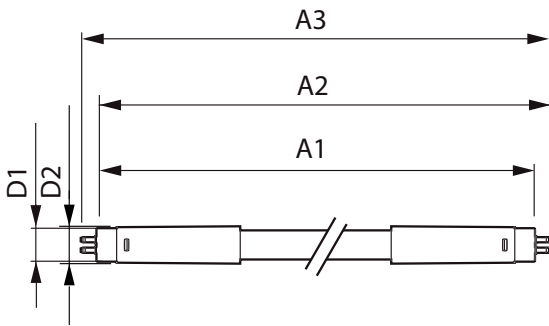

### Product data

General Information		Starting Time (Nom)	
Cap-Base	G5 [ G5]		0.5 s
EU RoHS compliant	Yes	Warm Up Time to 60% Light (Nom)	0.5 s
Nominal Lifetime (Nom)	50000 h	Power Factor (Nom)	0.9
Switching Cycle	200000X	Voltage (Nom)	220-240 V
Light Technical		Temperature	
Colour Code	830 [ CCT of 3000K]	T-Ambient (Max)	45 °C
Beam Angle (Nom)	200 °	T-Ambient (Min)	-20 °C
Luminous Flux (Nom)	3600 lm	T-Storage (Max)	65 °C
Colour Temperature, horizontal (Nom)	3000 K	T-Storage (Min)	-40 °C
Color Consistency	<6	T-Case Maximum (Nom)	72.1 °C
Colour Rendering Index horiz (Nom)	80	Controls and Dimming	
LLMF At End Of Nominal Lifetime (Nom)	70 %	Dimmable	No
Operating and Electrical		Mechanical and Housing	
Input Frequency	50 to 60 Hz	Bulb Material	Glass
Power (Rated) (Nom)	26 W		

# MASTER LEDtube Mains T5

Product Length	1200 mm
<b>Approval and Application</b>	
Energy Efficiency Label	A++
Energy Saving Product	Yes
Approval Marks	CE marking RoHS compliance KEMA Keur certificate
Energy Consumption kWh/1000 h	26 kWh
<b>Product Data</b>	
Full product code	871869681921000

Order product name	MASTER LEDtube 1200mm HO 26W 830 T5
EAN/UPC - Product	8718696819210
Order code	81921000
Numerator - Quantity Per Pack	1
Numerator - Packs per outer box	10
Material Nr. (12NC)	929001908502
Net Weight (Piece)	0.215 kg

## Dimensional drawing

TLED 1200mm 26W-54W 3800lm 200D 3000K G5

Product	D1	D2	A1	A2	A3
MASTER LEDtube 1200mm HO 26W 830 T5	15 mm	16.9 mm	1149 mm	1156.1 mm	1163.2 mm