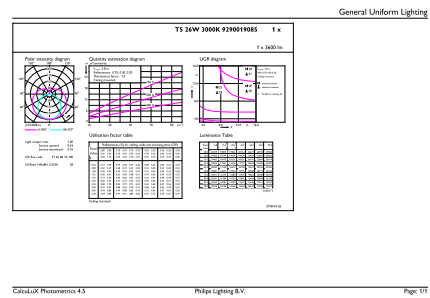

26W G5 830 3000K