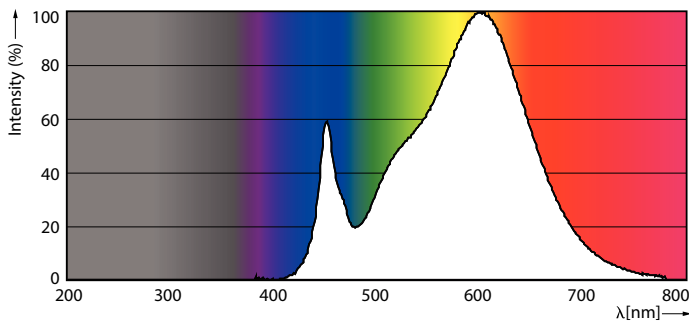

Photometric data

26W G5