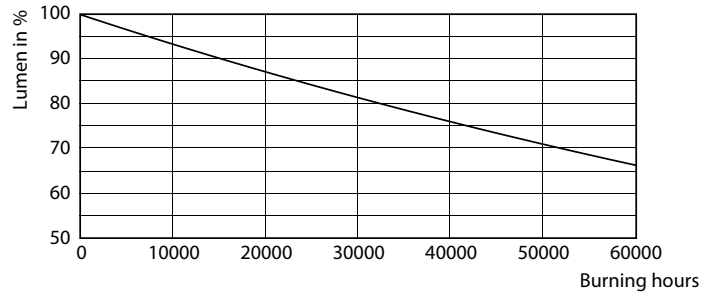

MASTER LEDtube Mains T5

Photometric data

Lifetime