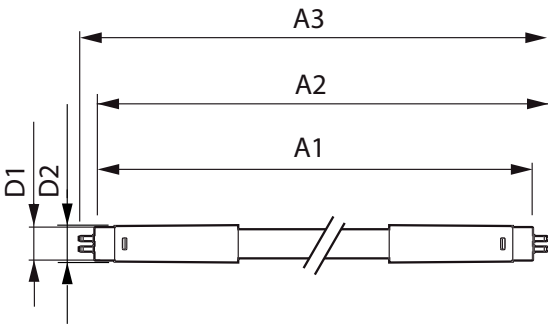

MASTER LEDtube Mains T5

Approval and Application

Energy efficiency label (EEL)	A++
Energy-saving product	Yes
Approval marks	CE marking RoHS compliance KEMA Keur certificate
Energy Consumption kWh/1000 h	26 kWh

Product Data

Full product code	871869681929600

Order product name	MASTER LEDtube 1500mm HO 26W 830 T5
EAN/UPC – product	8718696819296
Order code	929001908802
Numerator – quantity per pack	1
Numerator – packs per outer box	10
Material no. (12NC)	929001908802
Net weight (piece)	0.285 kg

Dimensional drawing

TLED 1500mm 26W-54W 3800lm 200D 3000K G5

Product	D1	D2	A1	A2	A3
MASTER LEDtube 1500mm HO 26W 830 T5	15 mm	16.9 mm	1449 mm	1456.1 mm	1463.2 mm