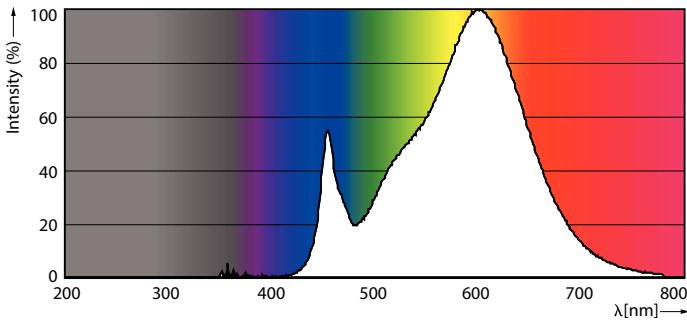

Philips Lighting B.V. Page 11

Photometric data

26W G5