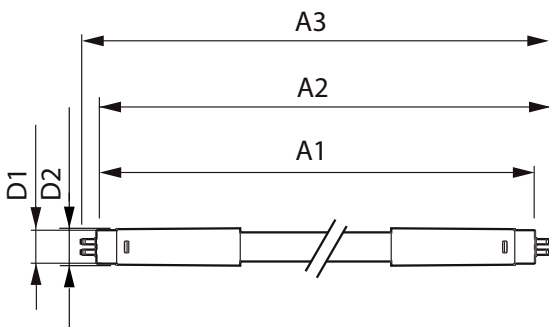

Product data

General Information	
Cap base	G5 [G5]
EU RoHS compliant	Yes
Nominal lifetime (nom.)	50000 h
Switching cycle	200000X
Light Technical	
Colour code	841 [CCT of 4100K (841)]
Beam Angle (Nom)	200 °
Luminous flux (nom.)	3900 lm
Correlated Colour Temperature (Nom)	4000 K
Colour consistency	<6
Color rendering index (nom.)	80
LLMF at end of nominal lifetime (nom.)	70 %
Operating and Electrical	
Input frequency	50 to 60 Hz
Power (Rated) (Nom)	26 W

MASTER LEDtube Mains T5

Product length	1500 mm
Approval and Application	
Energy efficiency label (EEL)	A++
Energy-saving product	Yes
Approval marks	CE marking RoHS compliance KEMA Keur certificate
Energy Consumption kWh/1000 h	26 kWh
Product Data	
Full product code	871869681931900

Order product name	MASTER LEDtube 1500mm HO 26W 840 T5
EAN/UPC – product	8718696819319
Order code	81931900
Numerator – quantity per pack	1
Numerator – packs per outer box	10
Material no. (12NC)	929001908902
Net weight (piece)	0.285 kg

Dimensional drawing

Product	D1	D2	A1	A2	A3
MASTER LEDtube 1500mm HO 26W 840 T5	15 mm	16.9 mm	1449 mm	1456.1 mm	1463.2 mm

TLED 1500mm 26W-54W 3900lm 200D 4000K G5

Photometric data

26W G5 840 4000K

26W G5

MASTER LEDtube Mains T5