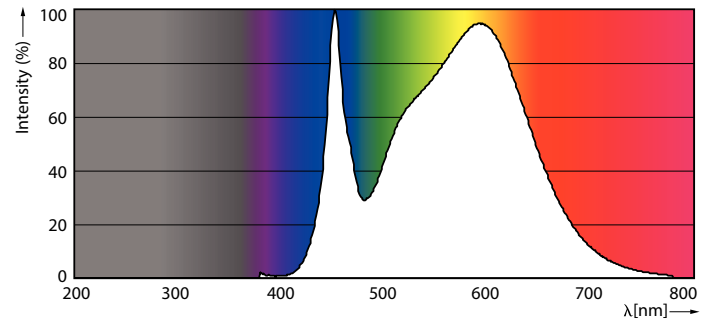

26W G5

Photometric data