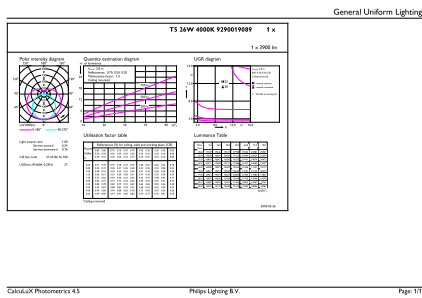

MASTER LEDtube Mains T5

Product length	1500 mm
Approval and Application	
Energy efficiency label (EEL)	A++
Energy-saving product	Yes
Approval marks	CE marking RoHS compliance KEMA Keur certificate
Energy Consumption kWh/1000 h	26 kWh
Product Data	
Full product code	871869681931900

Order product name	MASTER LEDtube 1500mm HO 26W 840 T5
EAN/UPC – product	8718696819319
Order code	81931900
Numerator – quantity per pack	1
Numerator – packs per outer box	10
Material no. (12NC)	929001908902
Net weight (piece)	0.285 kg

Dimensional drawing

Product	D1	D2	A1	A2	A3
MASTER LEDtube 1500mm HO 26W 840 T5	15 mm	16.9 mm	1449 mm	1456.1 mm	1463.2 mm

TLED 1500mm 26W-54W 3900lm 200D 4000K G5

Photometric data

26W G5 840 4000K

26W G5

MASTER LEDtube Mains T5