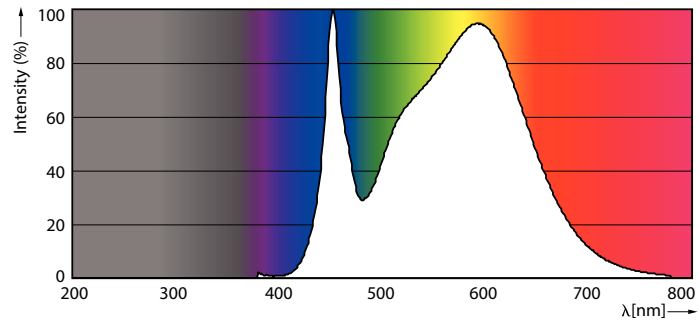

26W G5

Photometric data