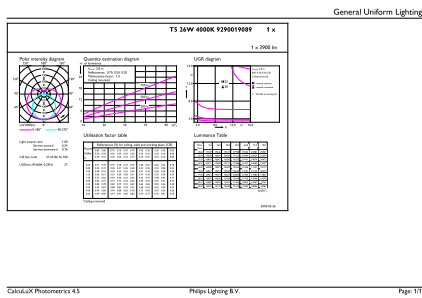

MASTER LEDtube Mains T5

Product Length	1500 mm
Approval and Application	
Energy Efficiency Label (EEL)	A++
Energy Saving Product	Yes
Approval Marks	CE marking RoHS compliance KEMA Keur certificate
Energy Consumption kWh/1000 h	26 kWh
Product Data	
Full product code	871869681931900

Order product name	MASTER LEDtube 1500mm HO 26W 840 T5
EAN/UPC - Product	8718696819319
Order code	929001908902
Numerator - Quantity Per Pack	1
Numerator - Packs per outer box	10
Material Nr. (12NC)	929001908902
Net Weight (Piece)	0.285 kg

Dimensional drawing

Product	D1	D2	A1	A2	A3
MASTER LEDtube 1500mm HO 26W 840 T5	15 mm	16.9 mm	1449 mm	1456.1 mm	1463.2 mm

TLED 1500mm 26W-54W 3900lm 200D 4000K G5

Photometric data

26W G5 840 4000K

26W G5

MASTER LEDtube Mains T5