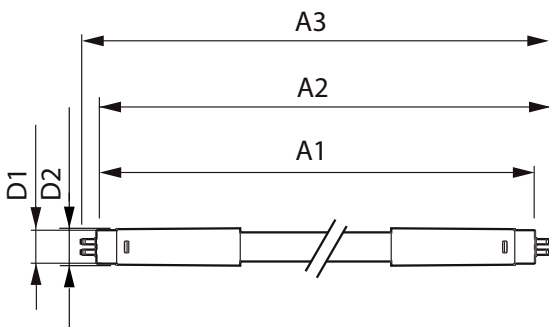

Product data

General Information		Starting Time (Nom)		0.5 s
Cap-Base	G5 [G5]	Warm Up Time to 60% Light (Nom)	0.5 s	
EU RoHS compliant	Yes	Power Factor (Nom)	0.9	
Nominal Lifetime (Nom)	50000 h	Voltage (Nom)	220-240 V	
Switching Cycle	200000X	Temperature		
Light Technical		T-Ambient (Max)	45 °C	
Color Code	840 [CCT of 4000K]	T-Ambient (Min)	-20 °C	
Beam Angle (Nom)	200 °	T-Storage (Max)	65 °C	
Luminous Flux (Nom)	3900 lm	T-Storage (Min)	-40 °C	
Correlated Color Temperature (Nom)	4000 K	T-Case Maximum (Nom)	67.4 °C	
Color Consistency	<6	Controls and Dimming		
Color Rendering Index (Nom)	80	Dimmable	No	
LLMF At End Of Nominal Lifetime (Nom)	70 %	Mechanical and Housing		
Operating and Electrical		Bulb Material	Glass	
Input Frequency	50 to 60 Hz			
Power (Nom)	26 W			

MASTER LEDtube Mains T5

Product Length	1500 mm
Approval and Application	
Energy Efficiency Label (EEL)	A++
Energy Saving Product	Yes
Approval Marks	CE marking RoHS compliance KEMA Keur certificate
Energy Consumption kWh/1000 h	26 kWh
Product Data	
Full product code	871869681931900

Order product name	MASTER LEDtube 1500mm HO 26W 840 T5
EAN/UPC - Product	8718696819319
Order code	929001908902
Numerator - Quantity Per Pack	1
Numerator - Packs per outer box	10
Material Nr. (12NC)	929001908902
Net Weight (Piece)	0.285 kg

Dimensional drawing

Product	D1	D2	A1	A2	A3
MASTER LEDtube 1500mm HO 26W 840 T5	15 mm	16.9 mm	1449 mm	1456.1 mm	1463.2 mm

TLED 1500mm 26W-54W 3900lm 200D 4000K G5

Photometric data

26W G5 840 4000K

26W G5

MASTER LEDtube Mains T5