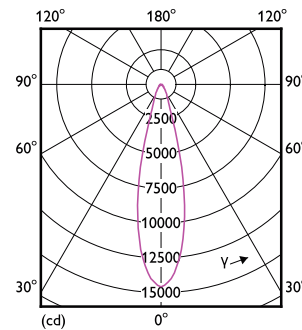

Dimensional drawing

Product	D	C
36PAR38/PER/830/F25/ND/120V 6/1FB	123 mm	133 mm

Photometric data

Spectral Power Distribution Colour - 36PAR38/PER/830/F25/ND/120V 6/1FB

Accent Lighting Spots - 36PAR38/PER/830/F25/ND/120V 6/1FB