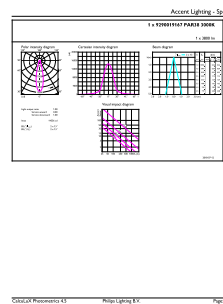

Dimensional drawing

Product	D	C
36PAR38/PER/830/F25/ND/120V 6/1FB	123 mm	133 mm

Photometric data

Spectral Power Distribution Colour - 36PAR38/PER/830/F25/ND/120V 6/1FB

Accent Lighting Spots - 36PAR38/PER/830/F25/ND/120V 6/1FB