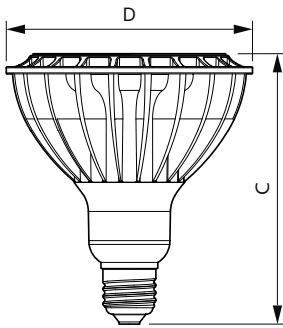

TrueForce High Lumen PAR

36PAR38/PER/830/F25/ND/120V 6/1FB

Philips LED TrueForce PAR high lumen lamps are the perfect transition from CDM lamps to LED.

Product data

General Information		Power Consumption	
Cap-Base	E26 [Single Contact Medium Screw]	Lamp Current (Nom)	330 mA
Nominal lifetime	25,000 hour(s)	Wattage Equivalent	250 W
Switching Cycle	50,000	Starting Time (Nom)	0.5 s
Lighting Technology	LED	Warm-up time to 60% light	0.5 s
EU RoHS compliant	Yes	Power Factor (Fraction)	0.95
		Voltage (Nom)	120 V
Light Technical		Temperature	
Color Code	830 [CCT of 3000K]	T-Case Maximum (Nom)	90 °C
Beam Angle (Nom)	25 degree(s)		
Luminous Flux	3,800 lm	Controls and Dimming	
Luminous Intensity (Nom)	11,000 cd	Dimmable	No
Color Designation	White (WH)	Mechanical and Housing	
Correlated Color Temperature (Nom)	3000 K	Bulb Finish	Clear
Luminous Efficacy (rated) (Nom)	105.00 lm/W	Bulb Material	Aluminum
Color Consistency	<4	Bulb Shape	PAR38
Color rendering index (CRI)	80	UL Wet/ damp/ dry location	Damp location
LLMF At End Of Nominal Lifetime (Nom)	70 %	Approval and Application	
Operating and Electrical		Suitable For Accent Lighting	Yes
Line Frequency	50 to 60 Hz		
Input Frequency	50 to 60 Hz		

Product Data

Order product name	36PAR38/PER/830/F25/ND/120V 6/1FB
--------------------	-----------------------------------

Full product name	36PAR38/PER/830/F25/ND/120V 6/1FB
Order code	929001916704
Material Nr. (12NC)	929001916704
Numerator - Quantity Per Pack	1
EAN/UPC - Product/Case	046677534592
Numerator - Packs per outer box	6
EAN/UPC - Case	50046677534597

Dimensional drawing

Product	D	C
36PAR38/PER/830/F25/ND/120V 6/1FB	123 mm	133 mm

Photometric data

Spectral Power Distribution Colour - 36PAR38/PER/830/F25/ND/120V 6/1FB

Accent Lighting Spots - 36PAR38/PER/830/F25/ND/120V 6/1FB