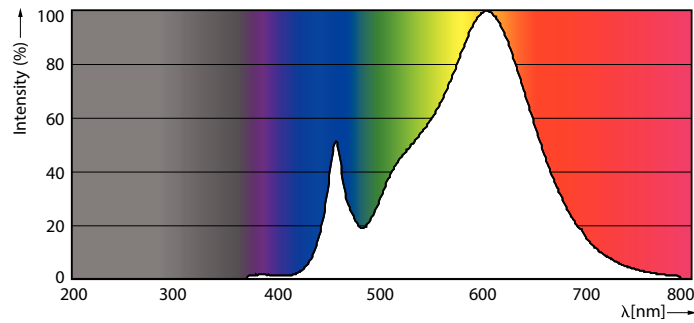

TrueForce High Lumen PAR

36PAR38/PER/830/F25/ND/120V 6/1FB

Philips LED TrueForce PAR high lumen lamps are the perfect transition from CDM lamps to LED.

Product data

General Information		Power Consumption	
Cap-Base	E26 [Single Contact Medium Screw]	Lamp Current (Nom)	330 mA
Nominal lifetime	25,000 hour(s)	Wattage Equivalent	250 W
Switching Cycle	50,000	Starting Time (Nom)	0.5 s
Lighting Technology	LED	Warm-up time to 60% light	0.5 s
EU RoHS compliant	Yes	Power Factor (Fraction)	0.95
		Voltage (Nom)	120 V
Light Technical		Temperature	
Color Code	830 [CCT of 3000K]	T-Case Maximum (Nom)	90 °C
Beam Angle (Nom)	25 degree(s)		
Luminous Flux	3,800 lm	Controls and Dimming	
Luminous Intensity (Nom)	11,000 cd	Dimmable	No
Color Designation	White (WH)	Mechanical and Housing	
Correlated Color Temperature (Nom)	3000 K	Bulb Finish	Clear
Luminous Efficacy (rated) (Nom)	105.00 lm/W	Bulb Material	Aluminum
Color Consistency	<4	Bulb Shape	PAR38
Color rendering index (CRI)	80	UL Wet/ damp/ dry location	Damp location
LLMF At End Of Nominal Lifetime (Nom)	70 %	Approval and Application	
Operating and Electrical		Suitable For Accent Lighting	Yes
Line Frequency	50 to 60 Hz		
Input Frequency	50 to 60 Hz		

Dimensional drawing

Product	D	C
36PAR38/PER/830/F25/ND/120V 6/1FB	123 mm	133 mm

Photometric data

Spectral Power Distribution Colour - 36PAR38/PER/830/F25/ND/120V 6/1FB

Accent Lighting Spots - 36PAR38/PER/830/F25/ND/120V 6/1FB