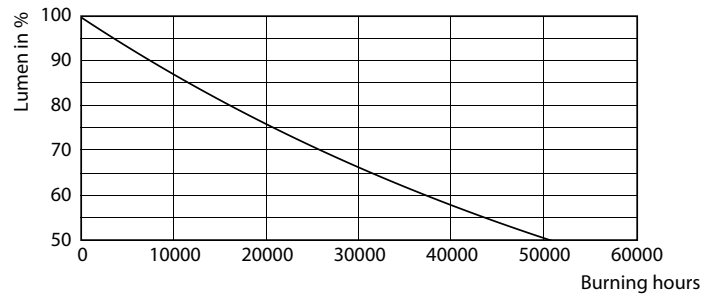

TrueForce High Lumen PAR

Lifetime

Life Expectancy Diagram - 36PAR38/PER/830/F25/ND/120V 6/1FB

Lumen Maintenance Diagram - 36PAR38/PER/830/F25/ND/120V 6/1FB