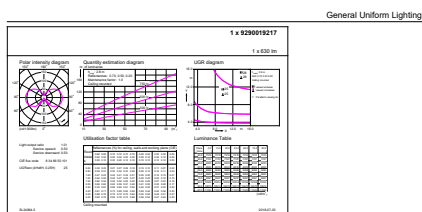

LEDclassic 50W B22 A60 Amber 822 DIM