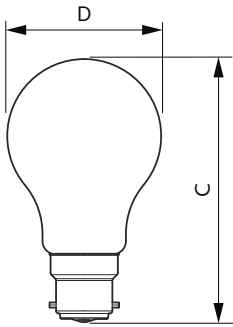

Product data

General Information	
Cap base	B22 [B22]
Nominal lifetime (nom.)	15000 h
Switching cycle	20000X
Technical type	8-50W
Light Technical	
Colour Code	822 [CCT of 2,200 K]
Lamp Luminous Flux 25°C EL (Nom)	630 lm
Colour Designation	Flame
Colour Temperature, horizontal (Nom)	2200 K
Lamp Luminous Efficacy EM (Nom)	78.00 lm/W
Colour consistency	<6
Colour Rendering Index, horiz (Nom)	80
LLMF at end of nominal lifetime (nom.)	70 %
Operating and Electrical	
Input frequency	50 to 60 Hz
Power (Rated) (Nom)	8 W
Lamp current (nom.)	52 mA
Wattage equivalent	50 W
Starting time (nom.)	0.5 s

Decorative LED bulbs

Numerator – quantity per pack	1
Numerator – packs per outer box	4
Material no. (12NC)	929001921701

Net weight (piece)	0.034 kg
--------------------	----------

Dimensional drawing

Bulb A60 8-60W 620lm 2200K B22 D Amber