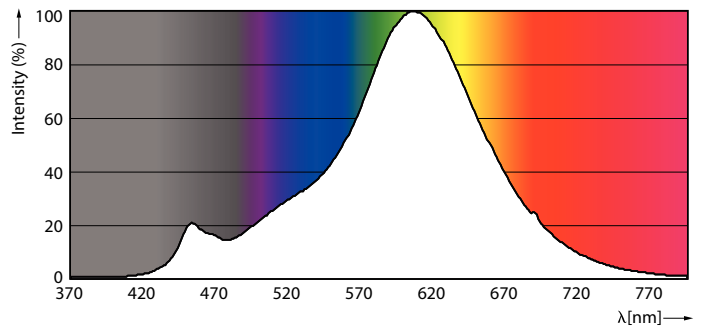

LED Bulb CLA 8-50W E27 ST64 Amber 822 DIM