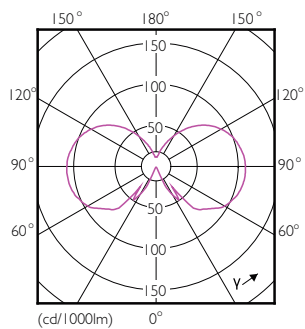

Photometric data

LED Bulb CLA 5.5-40W E27 ST64 Clear 827 DIM