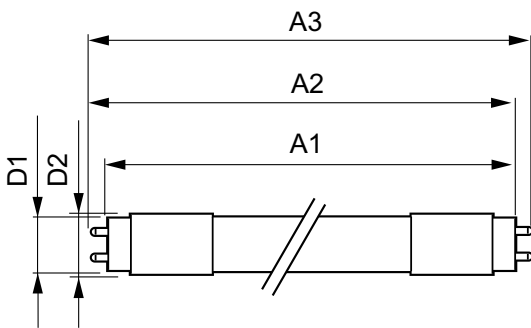

MASTER LEDtube EM/Mains T8

Energy Saving Product	Yes
Approval Marks	TUV CE marking RoHS compliance KEMA Keur certificate
Energy Consumption kWh/1000 h	16 kWh
Product Data	
Full product code	871869959504300
Order product name	MASTER LEDtube 1200mm UO 16W 830 T8 G

EAN/UPC - Product	8718699595043
Order code	929001923402
Numerator - Quantity Per Pack	1
Numerator - Packs per outer box	10
Material Nr. (12NC)	929001923402
Net Weight (Piece)	0.251 kg

Warnings and Safety

Dimensional drawing

TLED master UO glass 2300lm 16w 3000k

Product	D1	D2	A1	A2	A3
MASTER LEDtube 1200mm UO 16W 830 T8 G	25.8 mm	28 mm	1198.2 mm	1205.3 mm	1212.4 mm