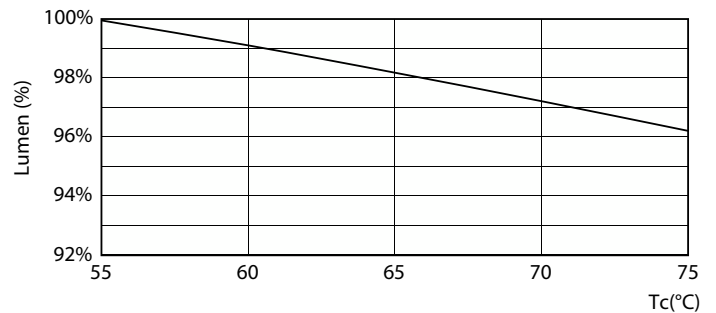

Lumen Maintenance Diagram - MAS LEDtube 1200mm UO 16W 830 T8 G