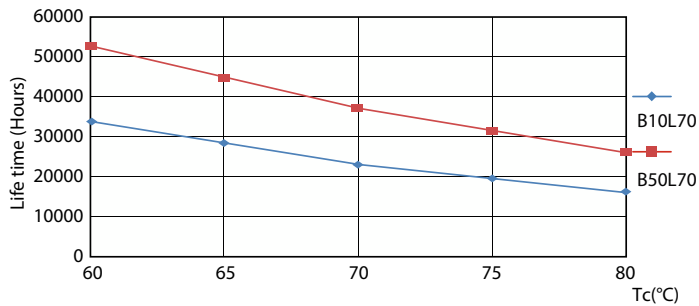

Livslängd

Life Expectancy Diagram - MAS LEDtube 1200mm UO 16W 830 T8 G