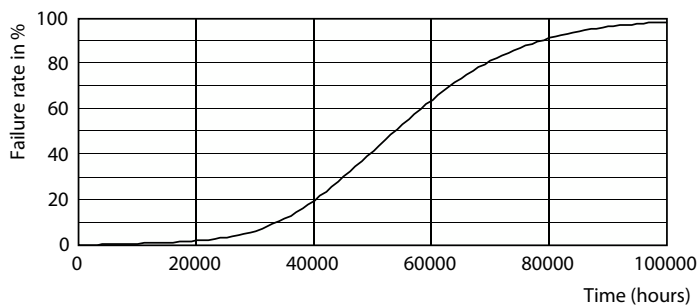

Life Expectancy Diagram - MAS LEDtube 1200mm UO 16W 830 T8 G