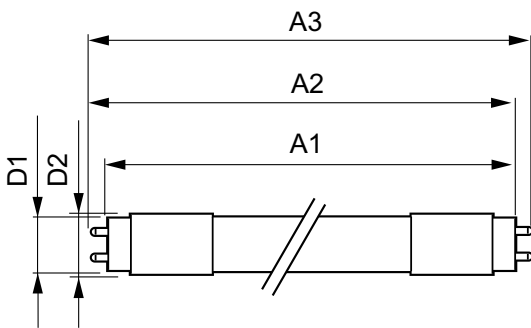

Product data

General Information	
Cap-Base	G13 [Medium Bi-Pin Fluorescent]
EU RoHS compliant	Yes
Nominal Lifetime (Nom)	50000 h
Switching Cycle	200000X
Light Technical	
Color Code	840 [CCT of 4000K]
Beam Angle (Nom)	240 °
Luminous Flux (Nom)	3700 lm
Correlated Color Temperature (Nom)	4000 K
Color Consistency	<6
Color Rendering Index (Nom)	83
LLMF At End Of Nominal Lifetime (Nom)	70 %
Operating and Electrical	
Input Frequency	50 to 60 Hz
Power (Nom)	24 W
Lamp Current (Max)	112 mA
Lamp Current (Min)	103 mA

Dimensional drawing

TLED master UO glass 3700lm 24w 4000k

Product	D1	D2	A1	A2	A3
MASTER LEDtube 1500mm UO 24W 840 T8 G	25.8 mm	28 mm	1498.7 mm	1505.8 mm	1512.9 mm

Photometric data

LEDtube UO 24W G13 830 24D ND