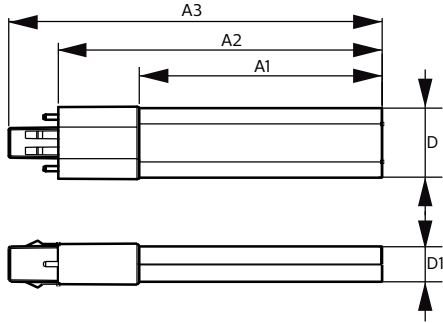

### Product data

General Information	
Base	G23 [ G23]
EU RoHS compliant	Yes
Nominal Lifetime (Nom)	30000 h
Switching Cycle	50000X
Light Technical	
Color Code	830 [ CCT of 3000K]
Beam Angle (Nom)	120 °
Initial lumen (Nom)	520 lm
Correlated Color Temperature (Nom)	3000 K
Color Consistency	<6
Color Rendering Index (Nom)	82
LLMF At End Of Nominal Lifetime (Nom)	70 %
Operating and Electrical	
Input Frequency	50 to 60 Hz
Power (Rated) (Nom)	5 W
Starting Time (Nom)	0.5 s
Warm Up Time to 60% Light (Nom)	0.5 s
Power Factor (Nom)	0.9
Voltage (Nom)	220-240 V

## Dimensional drawing

PLED PLS 220-240V 5-9W 475lm 3000K G23

Product	D	D1	A1	A2	A3
CorePro LED PLS 5W 830 2P G23	31.1 mm	15.8 mm	108 mm	144 mm	166 mm