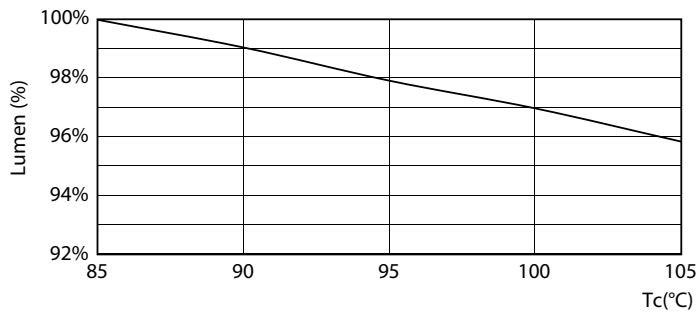

LEDtube CorePro PLS EM 5W G23 830 12D ND