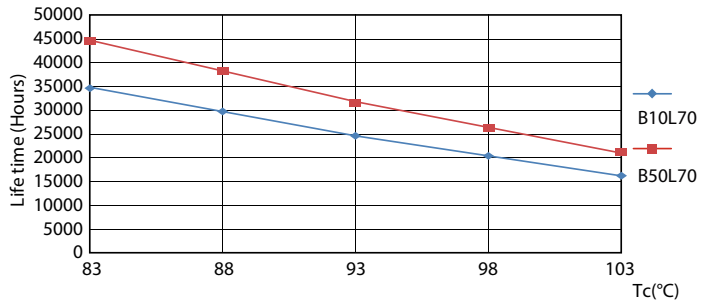

CorePro LED PLS

Lifetime

LEDtube CorePro PLS EM 5W G23 830 12D ND