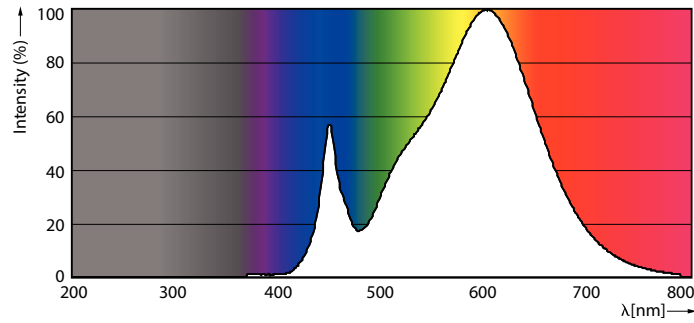

Photometric data

LEDtube CorePro PLS EM 5W G23 830 12D ND