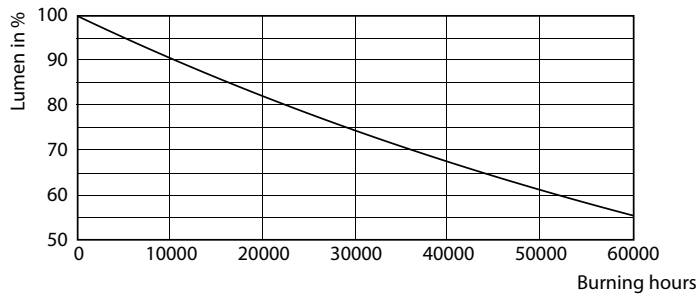

### Product data

General Information	
Base	G23 [ G23]
EU RoHS compliant	Yes
Nominal Lifetime (Nom)	30000 h
Switching Cycle	50000X
Light Technical	
Color Code	830 [ CCT of 3000K]
Beam Angle (Nom)	120 °
Initial lumen (Nom)	520 lm
Correlated Color Temperature (Nom)	3000 K
Color Consistency	<6
Color Rendering Index (Nom)	82
LLMF At End Of Nominal Lifetime (Nom)	70 %
Operating and Electrical	
Input Frequency	50 to 60 Hz
Power (Rated) (Nom)	5 W
Starting Time (Nom)	0.5 s
Warm Up Time to 60% Light (Nom)	0.5 s
Power Factor (Nom)	0.9
Voltage (Nom)	220-240 V

## Lifetime

LEDtube CorePro PLS EM 5W G23 830 12D ND

LEDtube CorePro PLS EM 5W G23 830 12D ND

LEDtube CorePro PLS EM 5W G23 830 12D ND

LEDtube CorePro PLS EM 5W G23 830 12D ND

LEDtube CorePro PLS EM 5W G23 830 12D ND