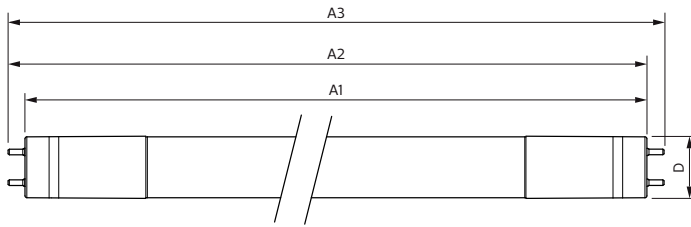

T8

Approval Marks	UL certificate RoHS compliance DLC compliance
Energy Certifications	DLC Standard
DesignLights Consortium Qualified Product List	-

Product Data	
Order product name	8.5T8/COR/24-830/MF11/G 10/1

EAN/UPC - Product	046677535452
Order code	929001933804
Numerator - Quantity Per Pack	1
Numerator - Packs per outer box	10
Material Nr. (12NC)	929001933804
Net Weight (Piece)	0.200 kg

Dimensional drawing

Product	D	A1	A2	A3
8.5T8/COR/24-830/MF11/G 10/1	25.9 mm	589.5 mm	595.7 mm	604 mm

TLED MF CorePro 2ft 1100lm 3000K

Photometric data