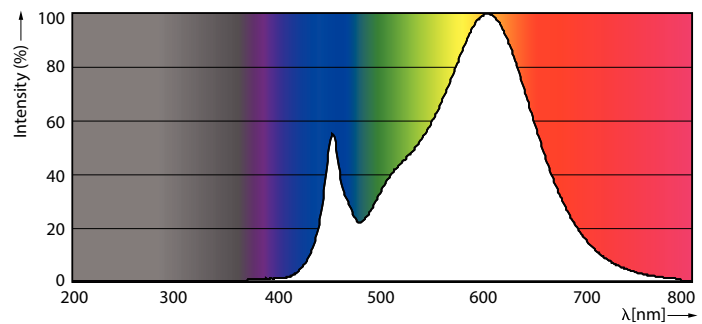

8.5W G13 840

8-5W G13

8-5W G13 830 3000K