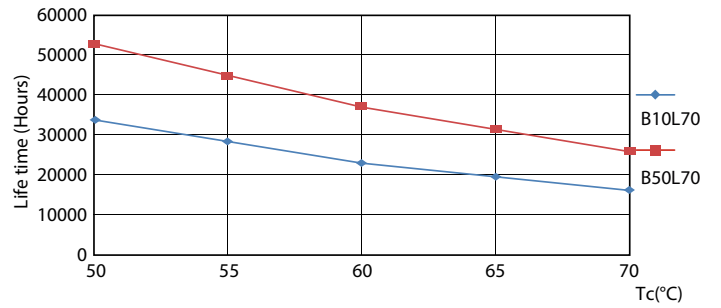

8.5W G13

8.5W G13