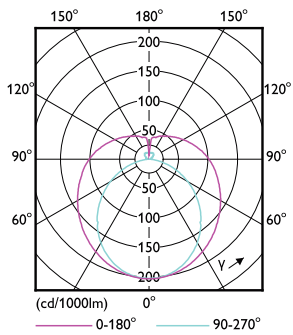

8.5W G13 840

8-5W G13

8-5W G13 830 3000K