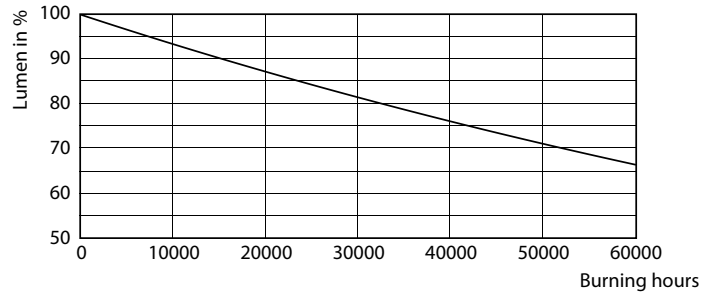

Product data

General Information	
Base	G13 [Medium Bi-Pin Fluorescent]
EU RoHS compliant	Yes
Nominal Lifetime (Nom)	50000 h
Switching Cycle	50000X
Light Technical	
Color Code	835 [CCT of 3500K]
Beam Angle (Nom)	180 °
Initial lumen (Nom)	1100 lm
Correlated Color Temperature (Nom)	3500 K
Color Consistency	<6
Color Rendering Index (Nom)	82
LLMF At End Of Nominal Lifetime (Nom)	70 %
Operating and Electrical	
Input Frequency	50 to 60 Hz
Power (Rated) (Nom)	8.5 W
Lamp Current (Max)	75 mA
Lamp Current (Min)	36 mA

TLED MF CorePro 2ft 1100lm 3500K

Photometric data

8.5W G13 840

8-5W G13 835 3500K

8-5W G13

Lifetime

8.5W G13

8.5W G13