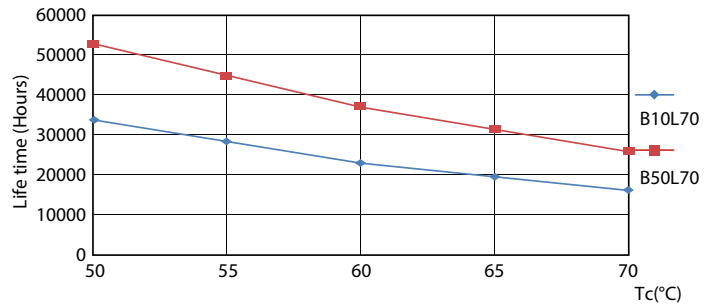

Product data

General Information	
Base	G13 [Medium Bi-Pin Fluorescent]
EU RoHS compliant	Yes
Nominal Lifetime (Nom)	50000 h
Switching Cycle	50000X
Light Technical	
Color Code	835 [CCT of 3500K]
Beam Angle (Nom)	180 °
Initial lumen (Nom)	1100 lm
Correlated Color Temperature (Nom)	3500 K
Color Consistency	<6
Color Rendering Index (Nom)	82
LLMF At End Of Nominal Lifetime (Nom)	70 %
Operating and Electrical	
Input Frequency	50 to 60 Hz
Power (Rated) (Nom)	8.5 W
Lamp Current (Max)	75 mA
Lamp Current (Min)	36 mA

TLED MF CorePro 2ft 1100lm 3500K

Photometric data

8.5W G13 840

8-5W G13 835 3500K

8-5W G13

Lifetime

8.5W G13

8.5W G13