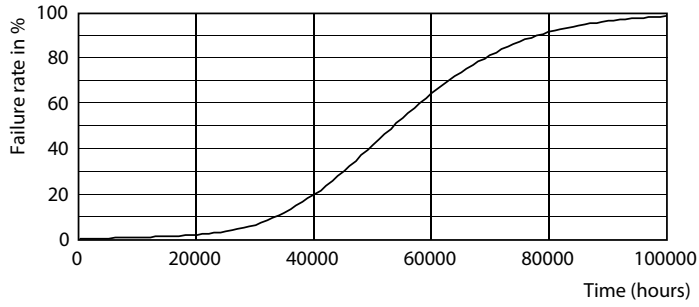

TLED MF CorePro 2ft 1100lm 3500K

Photometric data

8.5W G13 840

8-5W G13 835 3500K

8-5W G13

Lifetime

8.5W G13

8.5W G13