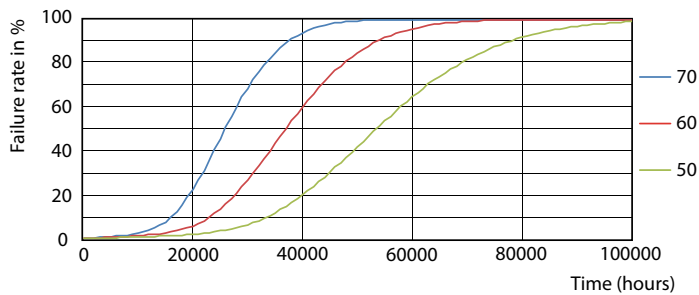

8.5W G13

8.5W G13