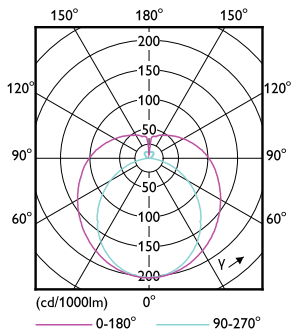

Numerator - Quantity Per Pack	1
Numerator - Packs per outer box	10
Material Nr. (12NC)	929001933904
Net Weight (Piece)	0.200 kg
Model Number	9290019339

Dimensional drawing

Product	D	A1	A2	A3
8.5T8/COR/24-835/MF11/G 10/1	25.9 mm	589.5 mm	595.7 mm	604 mm

TLED MF CorePro 2ft 1100lm 3500K

Photometric data

8.5W G13 840

8-5W G13 835 3500K

8-5W G13

Lifetime

8.5W G13

8.5W G13