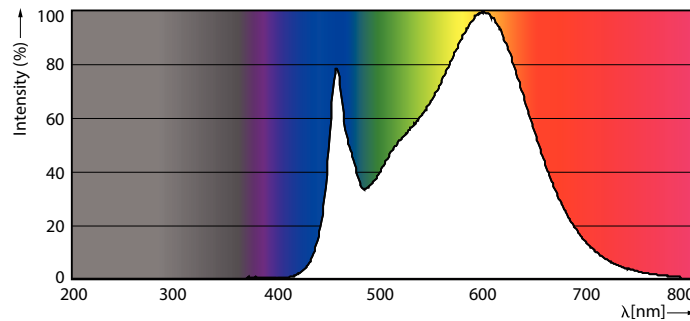

8.5W G13 840

8-5W G13 835 3500K

8-5W G13