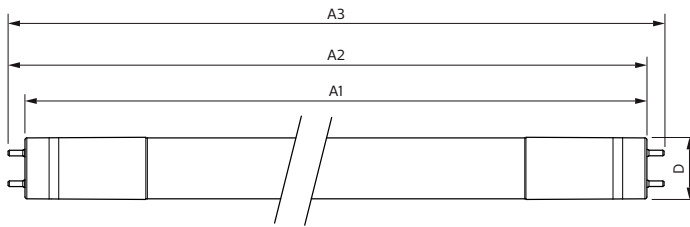

T8

8.5T8/COR/24-835/MF11/G 10/1

Our TLEDs are available in InstantFit (Type A / Type C) or MainsFit (Ballast bypass / Type B) versions. The InstantFit lamps work on a broad variety of ballasts and LED drivers. Only InstantFit has over 15,000 lamp & ballast combinations delivering even light output, energy savings and a long lifetime. Our MainsFit products feature a double-ended design, simplifying installation while a proprietary safety circuit minimizes a shock risk. Lamp sizes range from 2-foot to 8-foot and U-bend with a variety of lumen outputs.

Product data

General Information	
Base	G13 [Medium Bi-Pin Fluorescent]
EU RoHS compliant	Yes
Nominal Lifetime (Nom)	50000 h
Switching Cycle	50000X
Light Technical	
Color Code	835 [CCT of 3500K]
Beam Angle (Nom)	180 °
Initial lumen (Nom)	1100 lm
Correlated Color Temperature (Nom)	3500 K
Color Consistency	<6
Color Rendering Index (Nom)	82
LLMF At End Of Nominal Lifetime (Nom)	70 %
Operating and Electrical	
Input Frequency	50 to 60 Hz
Power (Rated) (Nom)	8.5 W
Lamp Current (Max)	75 mA
Lamp Current (Min)	36 mA

Starting Time (Nom)	0.9 s
Warm Up Time to 60% Light (Nom)	0.9 s
Power Factor (Nom)	0.9
Voltage (Nom)	120-277 V
Temperature	
T-Ambient (Max)	45 °C
T-Ambient (Min)	-20 °C
T-Storage (Max)	65 °C
T-Storage (Min)	-40 °C
T-Case Maximum (Nom)	50 °C
Controls and Dimming	
Dimmable	No
Mechanical and Housing	
Product Length	600 mm
Approval and Application	
Energy Saving Product	Yes

Numerator - Quantity Per Pack	1
Numerator - Packs per outer box	10
Material Nr. (12NC)	929001933904
Net Weight (Piece)	0.200 kg
Model Number	9290019339

Dimensional drawing

Product	D	A1	A2	A3
8.5T8/COR/24-835/MF11/G 10/1	25.9 mm	589.5 mm	595.7 mm	604 mm