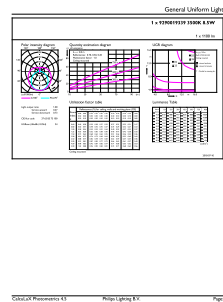

Numerator - Quantity Per Pack	1
Numerator - Packs per outer box	10
Material Nr. (12NC)	929001933904
Net Weight (Piece)	0.200 kg
Model Number	9290019339

Dimensional drawing

Product	D	A1	A2	A3
8.5T8/COR/24-835/MF11/G 10/1	25.9 mm	589.5 mm	595.7 mm	604 mm

TLED MF CorePro 2ft 1100lm 3500K

Photometric data

8.5W G13 840

8-5W G13 835 3500K

8-5W G13

Lifetime

8.5W G13

8.5W G13