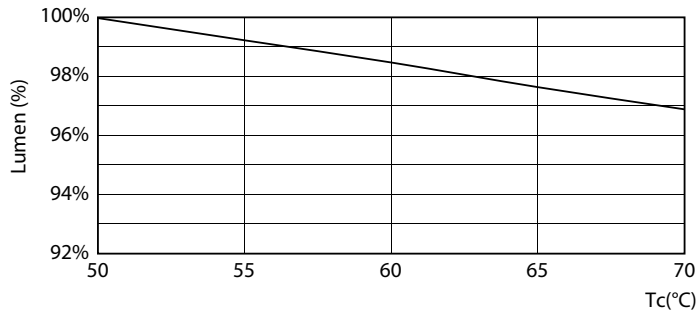

Product data

General Information	
Base	G13 [Medium Bi-Pin Fluorescent]
EU RoHS compliant	Yes
Nominal Lifetime (Nom)	50000 h
Switching Cycle	50000X
Light Technical	
Color Code	835 [CCT of 3500K]
Beam Angle (Nom)	180 °
Initial lumen (Nom)	1100 lm
Correlated Color Temperature (Nom)	3500 K
Color Consistency	<6
Color Rendering Index (Nom)	82
LLMF At End Of Nominal Lifetime (Nom)	70 %
Operating and Electrical	
Input Frequency	50 to 60 Hz
Power (Rated) (Nom)	8.5 W
Lamp Current (Max)	75 mA
Lamp Current (Min)	36 mA

TLED MF CorePro 2ft 1100lm 3500K

Photometric data

8.5W G13 840

8-5W G13 835 3500K

8-5W G13

Lifetime

8.5W G13

8.5W G13