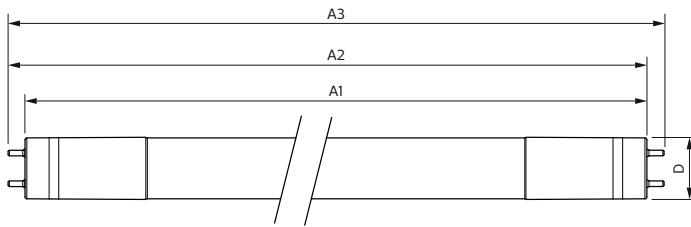

T8

Approbation Marks	UL certificate RoHS compliance DLC compliance
Energy Certifications	DLC Standard
Product Data	
Order product name	11.5T8/COR/36-830/MF13/G 10/1
EAN/UPC - Product	046677535490
Order code	535492

Numerator - Quantity Per Pack	1
Numerator - Packs per outer box	10
Material Nr. (12NC)	929001934204
Net Weight (Piece)	0.250 kg
Model Number	9290019342

Dimensional drawing