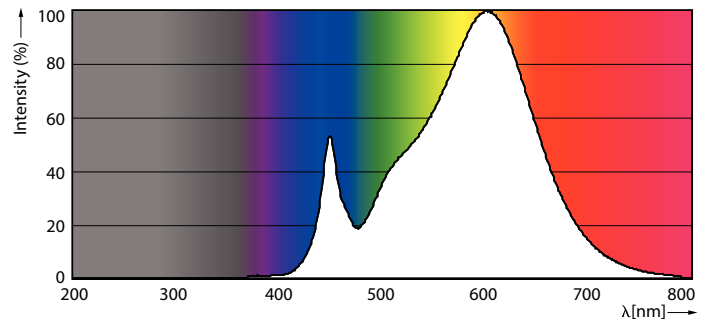

TLED MF CorePro 3ft 1300lm 3000K

Photometric data