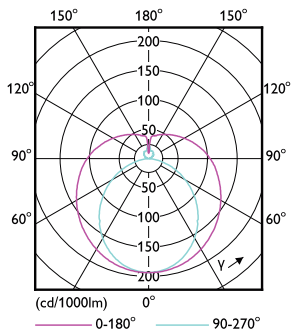

11-5W G13 830 3000K

11-5W G13