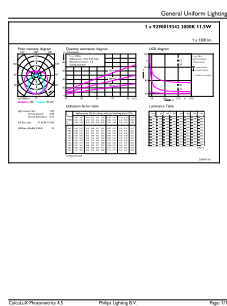

TLED MF CorePro 3ft 1300lm 3000K

Photometric data