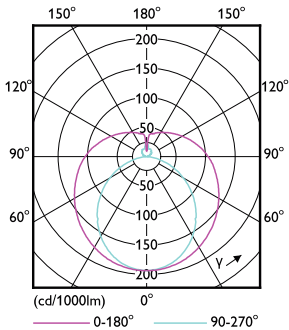

11-5W G13

11-5W G13 835 3500K