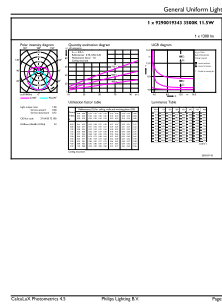

TLED MF CorePro 3ft 1300lm 3500K

Photometric data