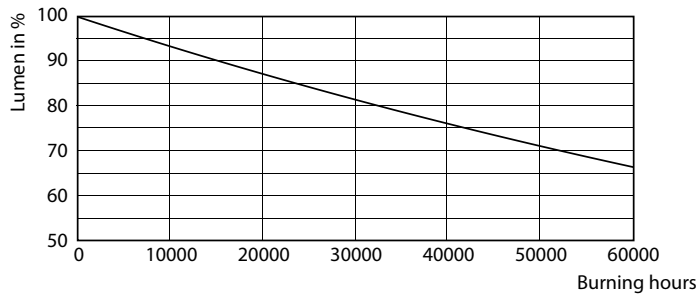

Product data

General Information	
Base	2G13 [2G13]
Nominal Lifetime (Nom)	50000 h
Switching Cycle	50000X
B50L70	50000 h
Light Technical	
Color Code	830 [CCT of 3000K]
Beam Angle (Nom)	180 °
Initial lumen (Nom)	2000 lm
Luminous Flux (Rated) (Nom)	2000 lm
Rated Beam Angle	180 °
Correlated Color Temperature (Nom)	3000 K
Color Consistency	<6
Color Rendering Index (Nom)	82
LLMF At End Of Nominal Lifetime (Nom)	70 %
Operating and Electrical	
Input Frequency	50 to 60 Hz
Power (Rated) (Nom)	15.5 W

15-5W 2G13 830 3000K

Lifetime

15-5W 2G13

8.5W G13

8.5W G13

15-5W 2G13

T8

Lifetime