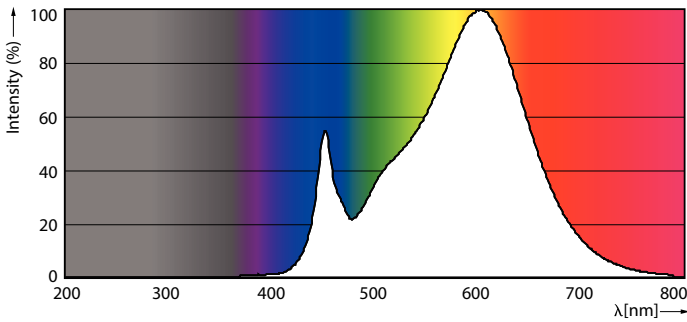

15-5W 2G13

15-5W 2G13 830 3000K