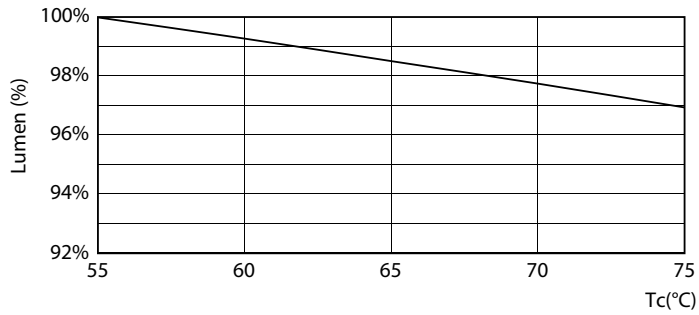

Lifetime

15-5W 2G13