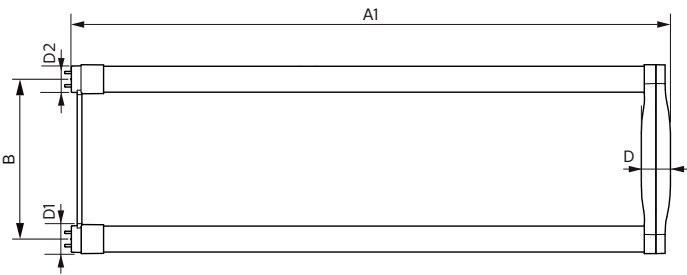

Controls and Dimming	
Dimmable	No

Mechanical and Housing	
Product Length	600 mm

T8

Approval and Application

Energy Saving Product	Yes
Approbation Marks	UL certificate RoHS compliance DLC compliance
Energy Certifications	DLC Standard
DesignLights Consortium Qualified Product List	-

Product Data

Order product name	15.5T8-6U/COR/24-830/MF20/G 10/1
--------------------	----------------------------------

EAN/UPC - Product	046677535537
Order code	535534
Numerator - Quantity Per Pack	1
Numerator - Packs per outer box	10
Material Nr. (12NC)	929001934604
Net Weight (Piece)	0.230 kg
Model Number	9290019346

Dimensional drawing

Product	D1	D2	B	A1	D
15.5T8-6U/COR/24-830/MF20/G 10/1	25.7 mm	28.1 mm	152 mm	570 mm	27.9 mm

TLED MF CorePro U bent 2000lm 3000K

Photometric data

15-5W 2G13

15-5W 2G13 830 3000K

Photometric data