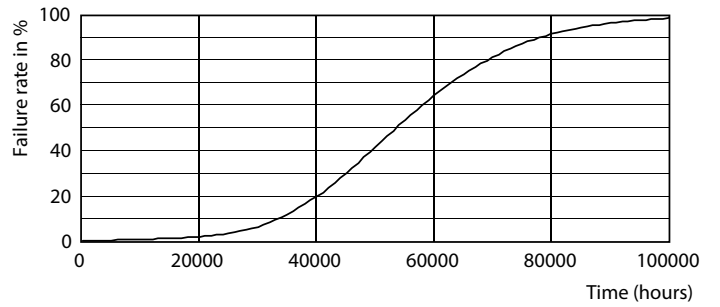

Photometric data

Lifetime

8.5W G13

8.5W G13

15-5W 2G13