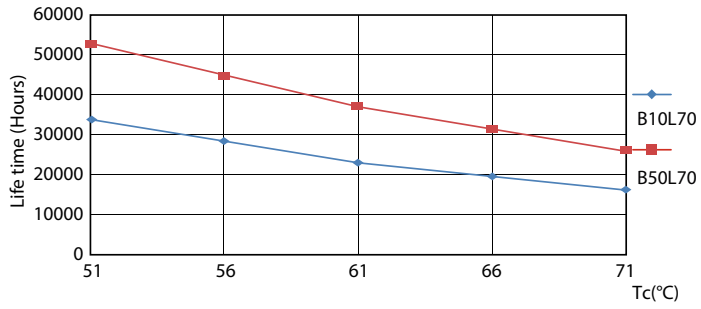

Product data

General Information	
Base	2G13 [2G13]
Nominal Lifetime (Nom)	50000 h
Switching Cycle	50000X
B50L70	50000 h
Light Technical	
Color Code	830 [CCT of 3000K]
Beam Angle (Nom)	180 °
Initial lumen (Nom)	2000 lm
Luminous Flux (Rated) (Nom)	2000 lm
Rated Beam Angle	180 °
Correlated Color Temperature (Nom)	3000 K
Color Consistency	<6
Color Rendering Index (Nom)	82
LLMF At End Of Nominal Lifetime (Nom)	70 %
Operating and Electrical	
Input Frequency	50 to 60 Hz
Power (Rated) (Nom)	15.5 W

15-5W 2G13 830 3000K

Lifetime

15-5W 2G13

8.5W G13

8.5W G13

15-5W 2G13

T8

Lifetime