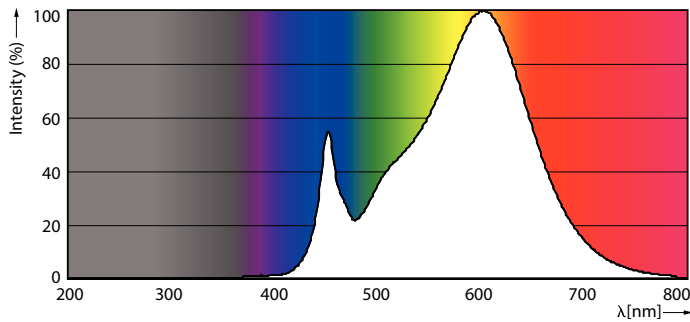

TLED MF CorePro U bent 2000lm 3000K

Photometric data