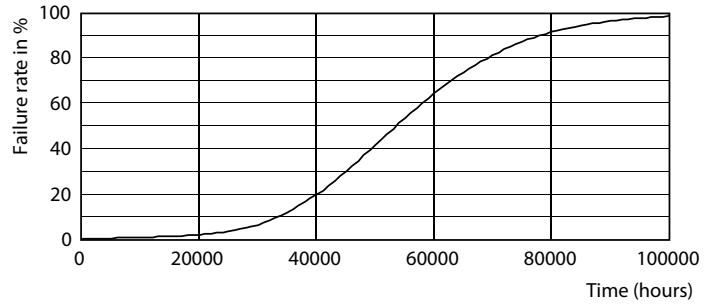

8.5W G13

Lifetime