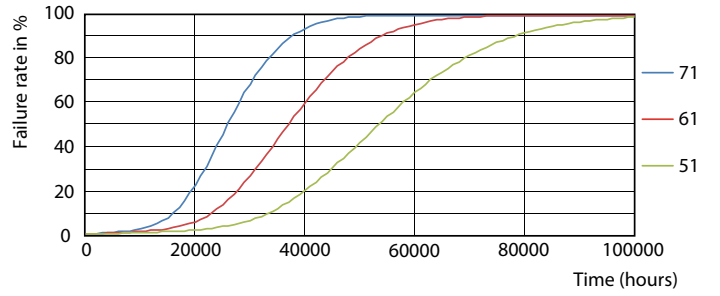

Lifetime

8.5W G13

15-5W 2G13