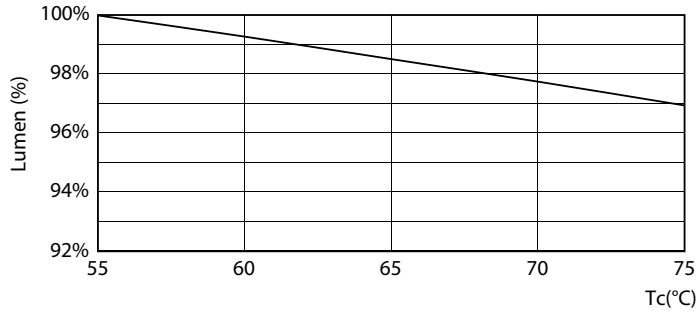

Lifetime

15-5W 2G13