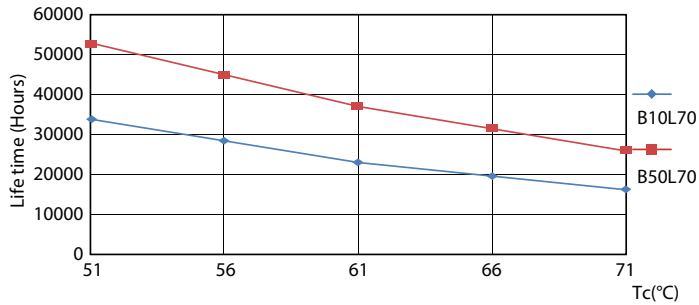

Product data

General Information	
Cap-Base	2G13 [2G13]
EU RoHS compliant	Yes
Nominal Lifetime (Nom)	50000 h
Switching Cycle	50000X
Light Technical	
Color Code	830 [CCT of 3000K]
Beam Angle (Nom)	180 °
Luminous Flux (Nom)	2000 lm
Correlated Color Temperature (Nom)	3000 K
Color Consistency	<6
Color Rendering Index (Nom)	82
LLMF At End Of Nominal Lifetime (Nom)	70 %
Operating and Electrical	
Input Frequency	50 to 60 Hz
Power (Nom)	15.5 W
Lamp Current (Max)	140 mA
Lamp Current (Min)	63 mA

Lifetime

15-5W 2G13

8.5W G13

8.5W G13

15-5W 2G13

15-5W 2G13