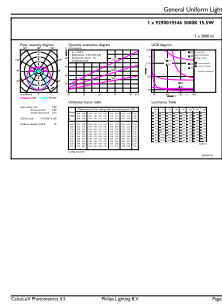

Product Data

Order product name	15.5T8-6U/COR/24-830/MF20/G 10/1
--------------------	----------------------------------

EAN/UPC - Product	046677535537
Order code	929001934604
Numerator - Quantity Per Pack	1
Numerator - Packs per outer box	10
Material Nr. (12NC)	929001934604
Net Weight (Piece)	0.230 kg

Dimensional drawing

Product	D1	D2	B	A1	D
15.5T8-6U/COR/24-830/MF20/G 10/1	25.7 mm	28.1 mm	152 mm	570 mm	27.9 mm

TLED MF CorePro U bent 2000lm 3000K

Photometric data

15-5W 2G13

15-5W 2G13 830 3000K

15-5W 2G13 830 3000K