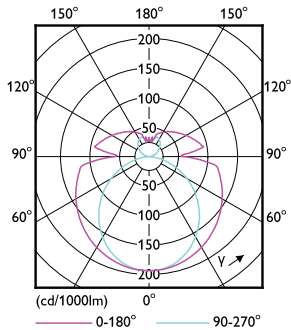

Dimensional drawing

Product	D1	D2	B	A1	D
15.5T8-6U/COR/24-830/MF20/G 10/1	25.7 mm	28.1 mm	152 mm	570 mm	27.9 mm

TLED MF CorePro U bent 2000lm 3000K

Photometric data

15-5W 2G13

15-5W 2G13 830 3000K

15-5W 2G13 830 3000K