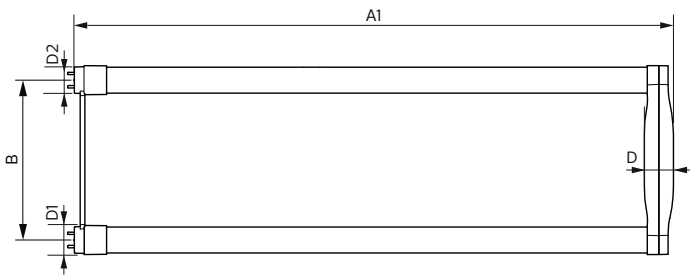

Controls and Dimming	
Dimmable	No

Mechanical and Housing	
Product Length	600 mm

T8

Approval and Application

Energy Saving Product	Yes
Approval Marks	UL certificate RoHS compliance DLC compliance
Energy Certifications	DLC Standard

Product Data

Order product name	15.5T8-6U/COR/24-830/MF20/G 10/1
--------------------	----------------------------------

EAN/UPC - Product	046677535537
Order code	929001934604
Numerator - Quantity Per Pack	1
Numerator - Packs per outer box	10
Material Nr. (12NC)	929001934604
Net Weight (Piece)	0.230 kg

Dimensional drawing

Product	D1	D2	B	A1	D
15.5T8-6U/COR/24-830/MF20/G 10/1	25.7 mm	28.1 mm	152 mm	570 mm	27.9 mm

TLED MF CorePro U bent 2000lm 3000K

Photometric data

15-5W 2G13

15-5W 2G13 830 3000K

15-5W 2G13 830 3000K