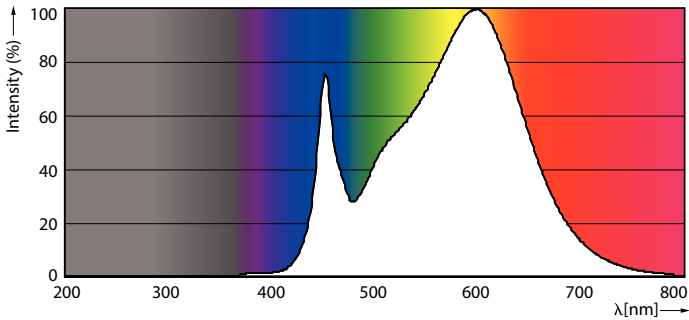

TLED MF CorePro U bent 2000lm 3500K

Photometric data