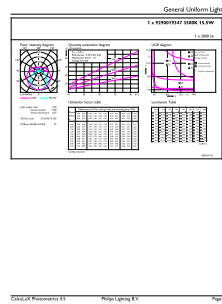

TLED MF CorePro U bent 2000lm 3500K

Photometric data