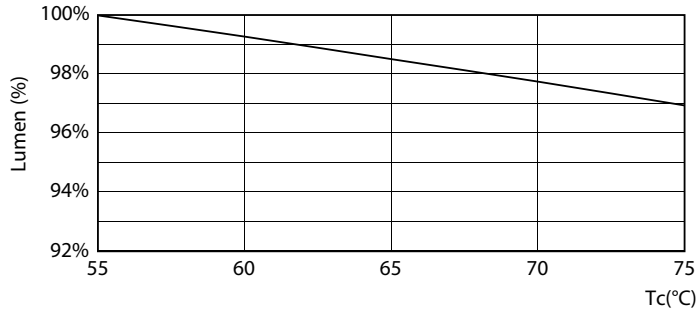

Product data

General Information	
Base	2G13 [2G13]
EU RoHS compliant	Yes
Nominal Lifetime (Nom)	50000 h
Switching Cycle	50000X
Light Technical	
Color Code	850 [CCT of 5000K]
Beam Angle (Nom)	180 °
Initial lumen (Nom)	2100 lm
Correlated Color Temperature (Nom)	5000 K
Color Consistency	<5
Color Rendering Index (Nom)	82
LLMF At End Of Nominal Lifetime (Nom)	70 %
Operating and Electrical	
Input Frequency	50 to 60 Hz
Power (Rated) (Nom)	15,5 W
Lamp Current (Max)	140 mA
Lamp Current (Min)	63 mA

TLED MF CorePro U bent 2100lm 5000K

Photometric data

15-5W 2G13

15-5W 2G13 830 3000K

15-5W 2G13 850 5000K

Lifetime

15-5W 2G13

8.5W G13