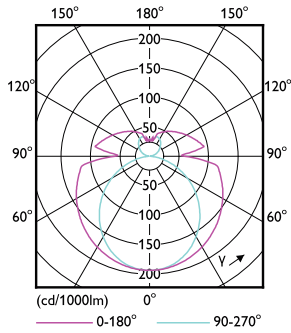

Numerator - Quantity Per Pack	1
Numerator - Packs per outer box	10
Material Nr. (12NC)	929001934904
Net Weight (Piece)	0.230 kg
Model Number	9290019349

Dimensional drawing

Product	D1	D2	B	A1	D
15.5T8-6U/COR/24-850/MF21/G 10/1	25.7 mm	28.1 mm	152 mm	570 mm	27.9 mm

TLED MF CorePro U bent 2100lm 5000K

Photometric data

15-5W 2G13

15-5W 2G13 830 3000K

15-5W 2G13 850 5000K

Lifetime

15-5W 2G13

8.5W G13