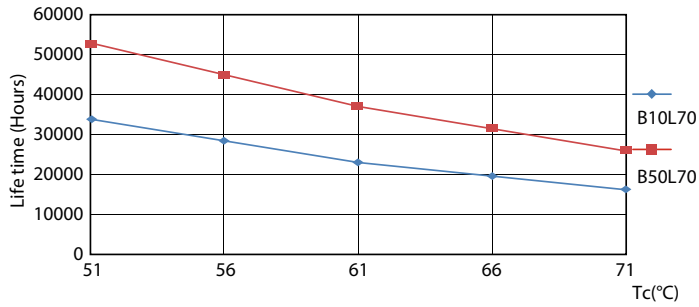

8.5W G13

15-5W 2G13

15-5W 2G13