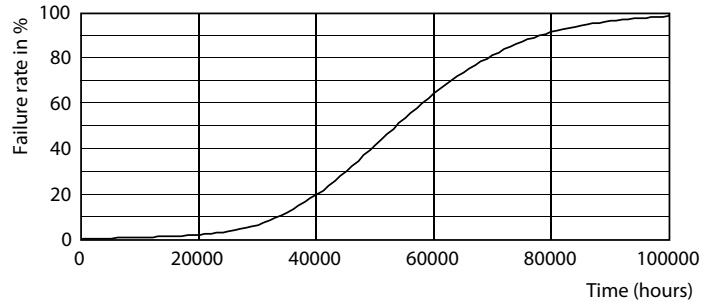

TLED MF CorePro U bent 2100lm 5000K

Photometric data

15-5W 2G13

15-5W 2G13 830 3000K

15-5W 2G13 850 5000K

Lifetime

15-5W 2G13

8.5W G13