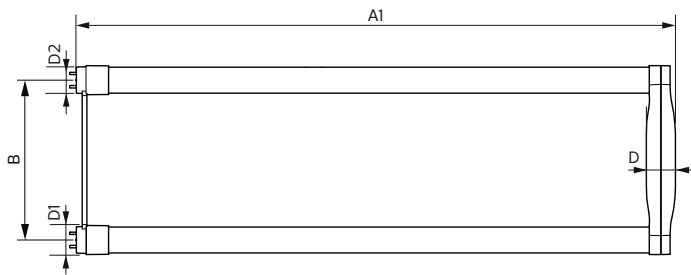

T8

15.5T8-6U/COR/24-850/MF21/G 10/1

Our TLEDs are available in InstantFit (Type A / Type C) or MainsFit (Ballast bypass / Type B) versions. The InstantFit lamps work on a broad variety of ballasts and LED drivers. Only InstantFit has over 15,000 lamp & ballast combinations delivering even light output, energy savings and a long lifetime. Our MainsFit products feature a double-ended design, simplifying installation while a proprietary safety circuit minimizes a shock risk. Lamp sizes range from 2-foot to 8-foot and U-bend with a variety of lumen outputs.

Product data

General Information	
Base	2G13 [2G13]
EU RoHS compliant	Yes
Nominal Lifetime (Nom)	50000 h
Switching Cycle	50000X
Light Technical	
Color Code	850 [CCT of 5000K]
Beam Angle (Nom)	180 °
Initial lumen (Nom)	2100 lm
Correlated Color Temperature (Nom)	5000 K
Color Consistency	<5
Color Rendering Index (Nom)	82
LLMF At End Of Nominal Lifetime (Nom)	70 %
Operating and Electrical	
Input Frequency	50 to 60 Hz
Power (Rated) (Nom)	15,5 W
Lamp Current (Max)	140 mA
Lamp Current (Min)	63 mA

Starting Time (Nom)	0.9 s
Warm Up Time to 60% Light (Nom)	0.9 s
Power Factor (Nom)	0.9
Voltage (Nom)	120-277 V
Temperature	
T-Ambient (Max)	45 °C
T-Ambient (Min)	-20 °C
T-Storage (Max)	65 °C
T-Storage (Min)	-40 °C
T-Case Maximum (Nom)	51 °C
Controls and Dimming	
Dimmable	No
Mechanical and Housing	
Product Length	600 mm
Approval and Application	
Energy Saving Product	Yes

Numerator - Quantity Per Pack	1
Numerator - Packs per outer box	10
Material Nr. (12NC)	929001934904
Net Weight (Piece)	0.230 kg
Model Number	9290019349

Dimensional drawing

Product	D1	D2	B	A1	D
15.5T8-6U/COR/24-850/MF21/G 10/1	25.7 mm	28.1 mm	152 mm	570 mm	27.9 mm