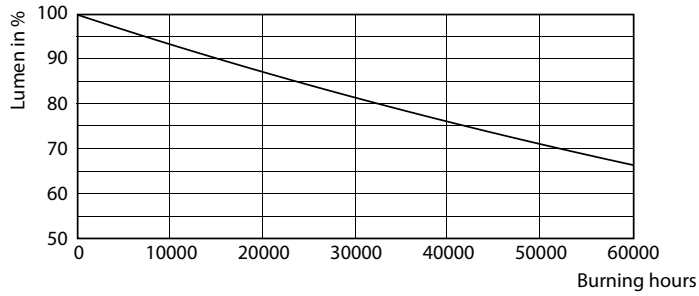

Product data

General Information	
Base	2G13 [2G13]
EU RoHS compliant	Yes
Nominal Lifetime (Nom)	50000 h
Switching Cycle	50000X
Light Technical	
Color Code	850 [CCT of 5000K]
Beam Angle (Nom)	180 °
Initial lumen (Nom)	2100 lm
Correlated Color Temperature (Nom)	5000 K
Color Consistency	<5
Color Rendering Index (Nom)	82
LLMF At End Of Nominal Lifetime (Nom)	70 %
Operating and Electrical	
Input Frequency	50 to 60 Hz
Power (Rated) (Nom)	15,5 W
Lamp Current (Max)	140 mA
Lamp Current (Min)	63 mA

TLED MF CorePro U bent 2100lm 5000K

Photometric data

15-5W 2G13

15-5W 2G13 830 3000K

15-5W 2G13 850 5000K

Lifetime

15-5W 2G13

8.5W G13