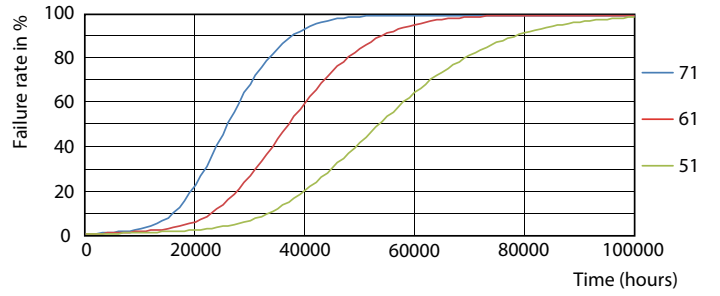

Product data

General Information	
Base	2G13 [2G13]
EU RoHS compliant	Yes
Nominal Lifetime (Nom)	50000 h
Switching Cycle	50000X
Light Technical	
Color Code	850 [CCT of 5000K]
Beam Angle (Nom)	180 °
Initial lumen (Nom)	2100 lm
Correlated Color Temperature (Nom)	5000 K
Color Consistency	<5
Color Rendering Index (Nom)	82
LLMF At End Of Nominal Lifetime (Nom)	70 %
Operating and Electrical	
Input Frequency	50 to 60 Hz
Power (Rated) (Nom)	15,5 W
Lamp Current (Max)	140 mA
Lamp Current (Min)	63 mA

TLED MF CorePro U bent 2100lm 5000K

Photometric data

15-5W 2G13

15-5W 2G13 830 3000K

15-5W 2G13 850 5000K

Lifetime

15-5W 2G13

8.5W G13