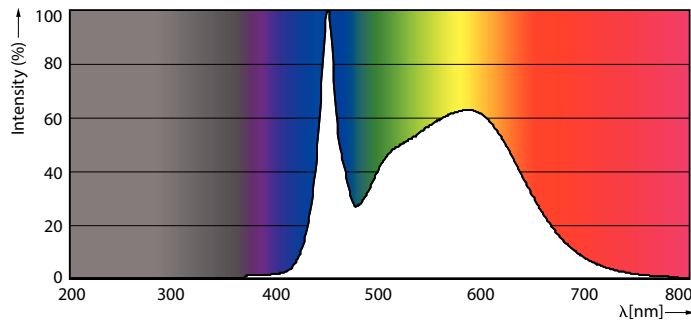

15-5W 2G13

15-5W 2G13 830 3000K

15-5W 2G13 850 5000K