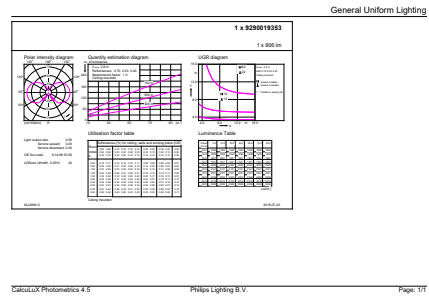

LEDClassic 60W E27 G120 Clear 827 DIM