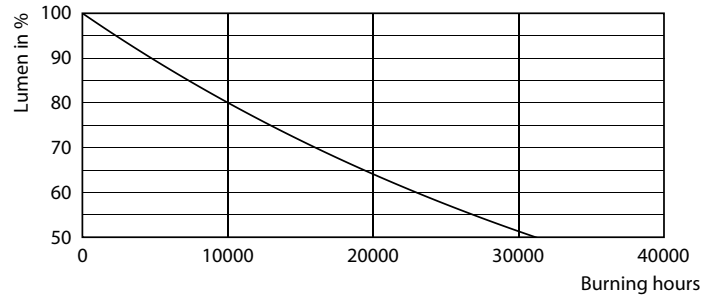

Product data

General Information	
Cap base	E27 [E27]
Nominal lifetime (nom.)	15000 h
Switching cycle	20000X
Technical type	8-60W
Light Technical	
Colour Code	827 [CCT of 2,700 K]
Lamp Luminous Flux 25°C EL (Nom)	806 lm
Colour Designation	Warm white (WW)
Colour Temperature, horizontal (Nom)	2700 K
Lamp Luminous Efficacy EM (Nom)	100.00 lm/W
Colour consistency	<6
Colour Rendering Index,horiz (Nom)	80
LLMF at end of nominal lifetime (nom.)	70 %
Operating and Electrical	
Input frequency	50 to 60 Hz
Power (Rated) (Nom)	8 W
Lamp current (nom.)	52 mA

Photometric data

LEDBulb CLA 8-60W B22 ST64 Clear 827 DIM

LEDClassic 60W E27 G120 Clear 827 DIM

LEDBulb CLA 5.5-40W E27 ST64 Clear 827 DIM

Classic filament LEDbulbs

Lifetime

LEDBulb CLA 5.5-40W E27 ST64 Clear 827 DIM