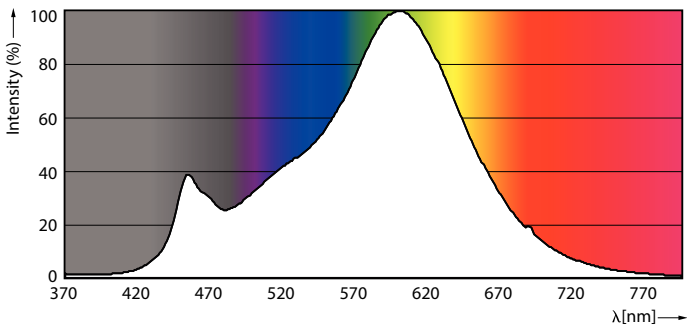

LEDBulb CLA 5.5-40W E27 ST64 Clear 827 DIM