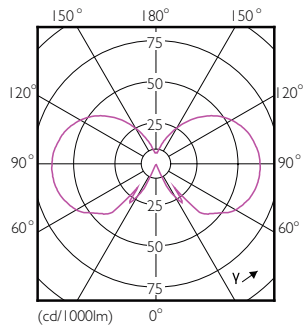

Photometric data

LEDBulb CLA 8-60W B22 ST64 Clear 827 DIM