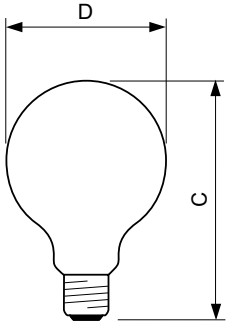

Product data

General Information	
Cap base	E27 [E27]
Nominal lifetime (nom.)	15000 h
Switching cycle	20000X
Technical type	8-60W
Light Technical	
Colour Code	827 [CCT of 2,700 K]
Lamp Luminous Flux 25°C EL (Nom)	806 lm
Colour Designation	Warm white (WW)
Colour Temperature, horizontal (Nom)	2700 K
Lamp Luminous Efficacy EM (Nom)	100.00 lm/W
Colour consistency	<6
Colour Rendering Index,horiz (Nom)	80
LLMF at end of nominal lifetime (nom.)	70 %
Operating and Electrical	
Input frequency	50 to 60 Hz
Power (Rated) (Nom)	8 W
Lamp current (nom.)	52 mA

Numerator – packs per outer box	4
Material no. (12NC)	929001935301
Net weight (piece)	0.084 kg

Dimensional drawing

Bulb G120 8-60W 806lm 2700K E27 D Clear

Product	D	C
LEDClassic 60W G120 E27 2700K CL D	120 mm	168 mm