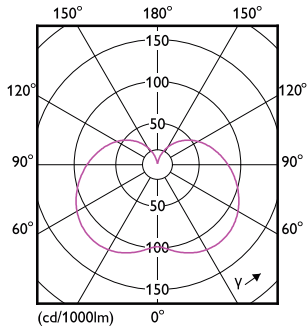

TrueForce Core LED Industrial and Retail (Highbay – HPI/SON/HPL)

Photometric data

LED TForce Core HB MV 48-42W E27 T-shape Frosted 830 24D ND