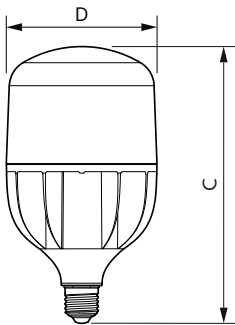

Product data

General Information		Luminous Efficacy (rated) (Nom)	
Cap-Base	E27 [E27]	Luminous Efficacy (rated) (Nom)	114.00 lm/W
EU RoHS compliant	Yes	Color Consistency	<6
Nominal Lifetime (Nom)	20000 h	Colour Rendering Index horiz (Nom)	80
Switching Cycle	50000X	LLMF At End Of Nominal Lifetime (Nom)	70 %
Technical Type	42-70W	Operating and Electrical	
Light Technical		Input Frequency	50 to 60 Hz
Colour Code	830 [CCT of 3000K]	Power (Rated) (Nom)	42 W
Beam Angle (Nom)	240 °	Lamp Current (Nom)	240 mA
Luminous Flux (Nom)	4800 lm	Wattage Equivalent	70 W
Colour Designation	White (WH)	Starting Time (Nom)	0.5 s
Colour Temperature, horizontal (Nom)	3000 K	Warm Up Time to 60% Light (Nom)	0.5 s
		Power Factor (Nom)	0.9

Dimensional drawing

TForce HB 45-50W E27 830 220D

Product	D	C
TrueForce Core HB MV ND 48-42W E27 830	123 mm	225 mm

Photometric data

LED TForce Core HB MV 48-42W E27 T-shape Frosted 830 24D ND

LED TForce Core HB MV 26-24W E27 T-shape Frosted 830 24D ND