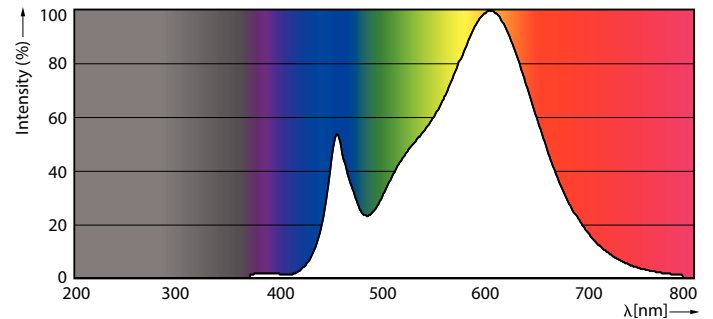

LED TForce Core HB MV 26-24W E27 T-shape Frosted 830 24D ND