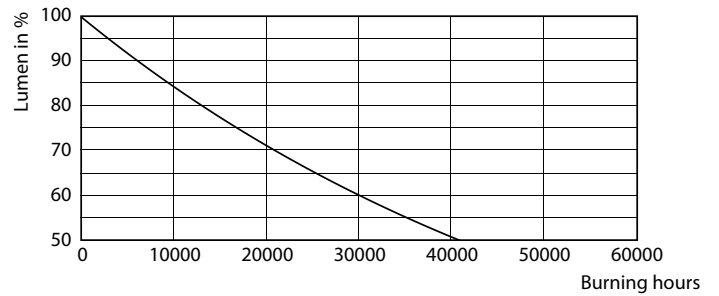

LED TForce Core HB MV 26-24W E27 T-shape Frosted 830 24D ND