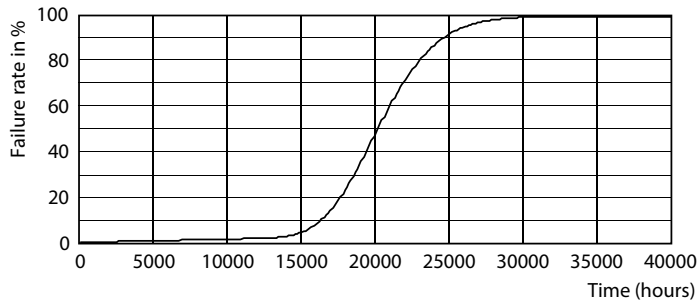

Lifetime

LED TForce Core HB MV 26-24W E27 T-shape Frosted 830 24D ND