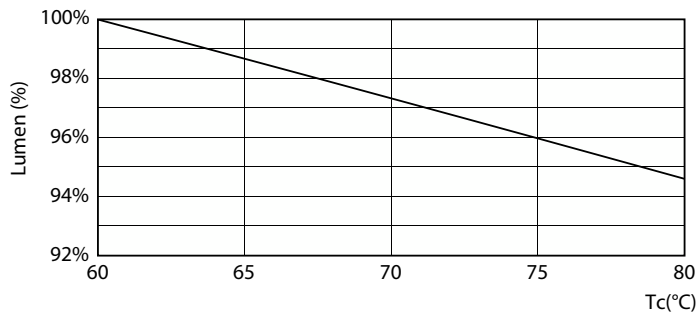

Life Expectancy Diagram - LEDtube 1500mm 20W 765 T8 AP SL G

Lumen Maintenance Diagram - LEDtube 1500mm 20W 765 T8 AP SL G