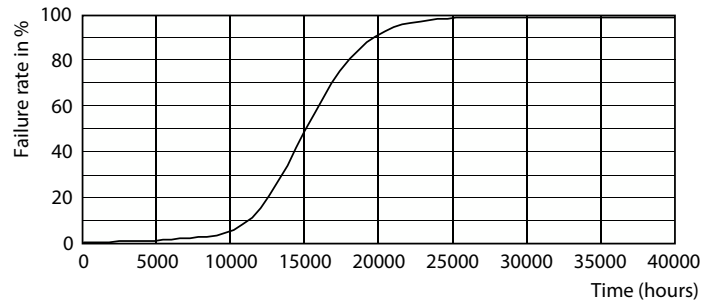

Life Expectancy Diagram - LEDtube 1500mm 20W 765 T8 AP SL G

Ecofit Ledtubes T8

Lifetime