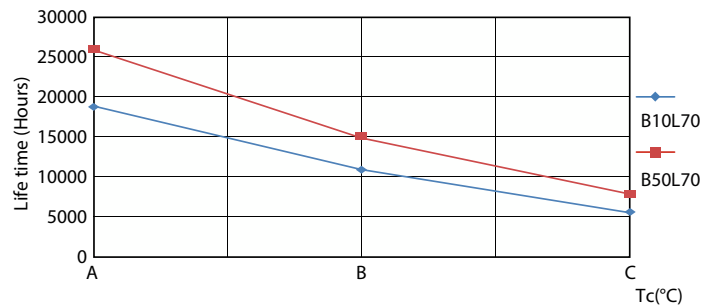

Product data

General Information		Starting Time (Nom)	
Cap-Base	G13 [Medium Bi-Pin Fluorescent]		0.5 s
Nominal lifetime	15,000 hour(s)	Warm-up time to 60% light	0.5 s
Switching Cycle	50,000	Power Factor (Fraction)	0.5
Lighting Technology	LED	Voltage (Nom)	220-240 V
EU RoHS compliant	Yes		
Light Technical		Temperature	
Color Code	765 [CCT of 6500K]	Ambient temperature range	-20 °C to 45 °C
Beam Angle (Nom)	240 degree(s)	T-Case Maximum (Nom)	45 °C
Luminous Flux	2,000 lm		
Color Designation	Cool Daylight	Controls and Dimming	
Correlated Color Temperature (Nom)	6500 K	Dimmable	No
Luminous Efficacy (rated) (Nom)	100.00 lm/W		
Color Consistency	<7	Mechanical and Housing	
Color rendering index (CRI)	70	Product Length	1,500 mm
LLMF At End Of Nominal Lifetime (Nom)	70 %	Bulb Shape	T8
Operating and Electrical			
Line Frequency	50 to 60 Hz	Approval and Application	
Input Frequency	50 to 60 Hz	Energy Saving Product	Yes
Power Consumption	20 W	Approval Marks	RoHS compliance KEMA Keur certificate
		Energy Consumption kWh/1000 h	20 kWh

Ecofit Ledtubes T8

Lifetime

Life Expectancy Diagram - LEDtube 1500mm 20W 765 T8 AP SL G

Life Expectancy Diagram - LEDtube 1500mm 20W 765 T8 AP SL G

Lumen Maintenance Diagram - LEDtube 1500mm 20W 765 T8 AP SL G