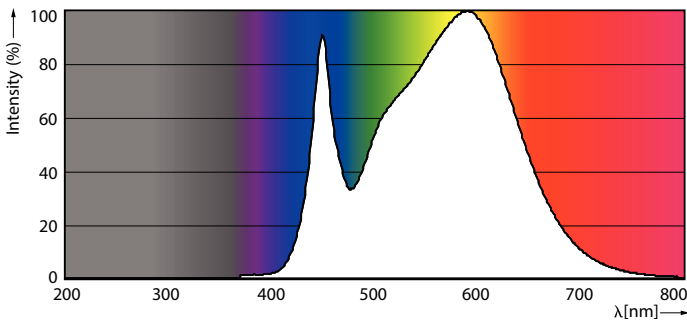

Spectral Power Distribution Colour - LEDtube 1500mm 20W 765 T8 AP SL G