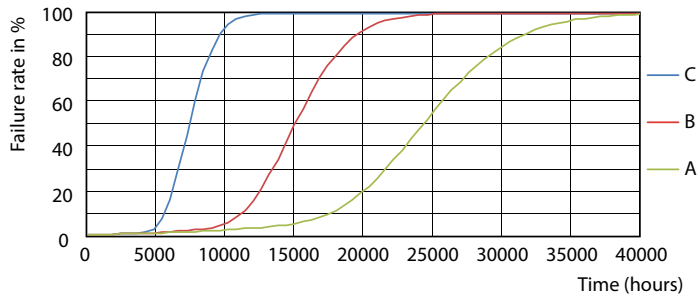

Ecofit Ledtubes T8

Lifetime