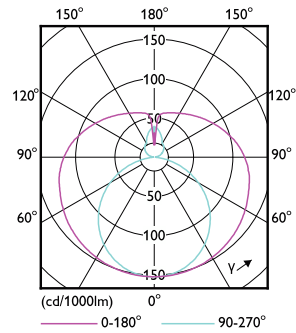

Product data

General Information		Starting Time (Nom)	
Cap-Base	G13 [Medium Bi-Pin Fluorescent]		0.5 s
Nominal lifetime	15,000 hour(s)	Warm-up time to 60% light	0.5 s
Switching Cycle	50,000	Power Factor (Fraction)	0.5
Lighting Technology	LED	Voltage (Nom)	220-240 V
EU RoHS compliant	Yes		
Light Technical		Temperature	
Color Code	765 [CCT of 6500K]	Ambient temperature range	-20 °C to 45 °C
Beam Angle (Nom)	240 degree(s)	T-Case Maximum (Nom)	45 °C
Luminous Flux	2,000 lm		
Color Designation	Cool Daylight	Controls and Dimming	
Correlated Color Temperature (Nom)	6500 K	Dimmable	No
Luminous Efficacy (rated) (Nom)	100.00 lm/W		
Color Consistency	<7	Mechanical and Housing	
Color rendering index (CRI)	70	Product Length	1,500 mm
LLMF At End Of Nominal Lifetime (Nom)	70 %	Bulb Shape	T8
Operating and Electrical			
Line Frequency	50 to 60 Hz	Approval and Application	
Input Frequency	50 to 60 Hz	Energy Saving Product	Yes
Power Consumption	20 W	Approval Marks	RoHS compliance KEMA Keur certificate
		Energy Consumption kWh/1000 h	20 kWh

Photometric data

General uniform lighting - LEDtube 1500mm 20W 765 T8 AP SL G

Light Distribution Diagram - LEDtube 1500mm 20W 765 T8 AP SL G

Spectral Power Distribution Colour - LEDtube 1500mm 20W 765 T8 AP SL G