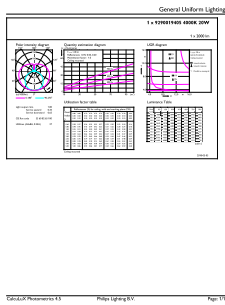

Product data

General Information		Starting Time (Nom)	
Cap-Base	G13 [Medium Bi-Pin Fluorescent]		0.5 s
Nominal lifetime	15,000 hour(s)	Warm-up time to 60% light	0.5 s
Switching Cycle	50,000	Power Factor (Fraction)	0.5
Lighting Technology	LED	Voltage (Nom)	220-240 V
EU RoHS compliant	Yes		
Light Technical		Temperature	
Color Code	765 [CCT of 6500K]	Ambient temperature range	-20 °C to 45 °C
Beam Angle (Nom)	240 degree(s)	T-Case Maximum (Nom)	45 °C
Luminous Flux	2,000 lm		
Color Designation	Cool Daylight	Controls and Dimming	
Correlated Color Temperature (Nom)	6500 K	Dimmable	No
Luminous Efficacy (rated) (Nom)	100.00 lm/W		
Color Consistency	<7	Mechanical and Housing	
Color rendering index (CRI)	70	Product Length	1,500 mm
LLMF At End Of Nominal Lifetime (Nom)	70 %	Bulb Shape	T8
Operating and Electrical			
Line Frequency	50 to 60 Hz	Approval and Application	
Input Frequency	50 to 60 Hz	Energy Saving Product	Yes
Power Consumption	20 W	Approval Marks	RoHS compliance KEMA Keur certificate
		Energy Consumption kWh/1000 h	20 kWh

Ecofit Ledtubes T8

Product Data

Order product name	LEDtube 1500mm 20W 765 T8 AP SL G
Full product name	LEDtube 1500mm 20W 765 T8 AP SL G
Full product code	871869959609500
Order code	929001940668
Material Nr. (12NC)	929001940668

Numerator - Quantity Per Pack	1
EAN/UPC - Product/Case	8718699596095
Numerator - Packs per outer box	10
EAN/UPC - Case	8718699596101

Dimensional drawing

Product	D1	D2	A1	A2	A3
LEDtube 1500mm 20W 765 T8 AP SL G	25.7 mm	28 mm	1,498.5 mm	1,505.9 mm	1,513 mm

Photometric data

General uniform lighting - LEDtube 1500mm 20W 765 T8 AP SL G

Light Distribution Diagram - LEDtube 1500mm 20W 765 T8 AP SL G

Spectral Power Distribution Colour - LEDtube 1500mm 20W 765 T8 AP SL G