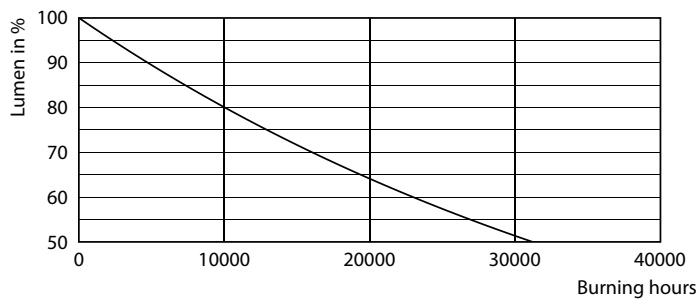

Product data

General Information		Starting Time (Nom)	
Cap-Base	G13 [Medium Bi-Pin Fluorescent]		0.5 s
Nominal lifetime	15,000 hour(s)	Warm-up time to 60% light	0.5 s
Switching Cycle	50,000	Power Factor (Fraction)	0.5
Lighting Technology	LED	Voltage (Nom)	220-240 V
EU RoHS compliant	Yes		
Light Technical		Temperature	
Color Code	765 [CCT of 6500K]	Ambient temperature range	-20 °C to 45 °C
Beam Angle (Nom)	240 degree(s)	T-Case Maximum (Nom)	45 °C
Luminous Flux	2,000 lm		
Color Designation	Cool Daylight	Controls and Dimming	
Correlated Color Temperature (Nom)	6500 K	Dimmable	No
Luminous Efficacy (rated) (Nom)	100.00 lm/W		
Color Consistency	<7	Mechanical and Housing	
Color rendering index (CRI)	70	Product Length	1,500 mm
LLMF At End Of Nominal Lifetime (Nom)	70 %	Bulb Shape	T8
Operating and Electrical			
Line Frequency	50 to 60 Hz	Approval and Application	
Input Frequency	50 to 60 Hz	Energy Saving Product	Yes
Power Consumption	20 W	Approval Marks	RoHS compliance KEMA Keur certificate
		Energy Consumption kWh/1000 h	20 kWh

Ecofit Ledtubes T8

Lifetime

Life Expectancy Diagram - LEDtube 1500mm 20W 765 T8 AP SL G

Life Expectancy Diagram - LEDtube 1500mm 20W 765 T8 AP SL G

Lumen Maintenance Diagram - LEDtube 1500mm 20W 765 T8 AP SL G