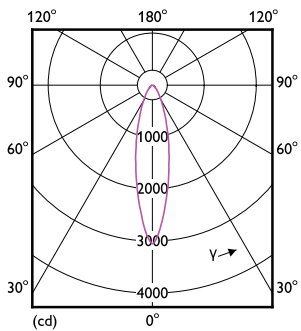

Photometric data

12-100W E26 PAR30S 25D 827 2700K