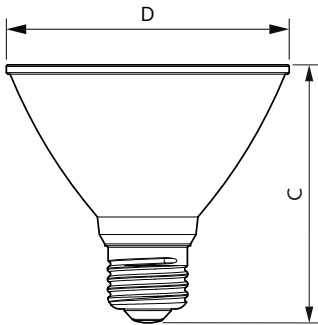

Essential LEDspot PAR

Energy Consumption kWh/1000 h	12 kWh
Product Data	
Full product code	871869959810500
Order product name	Essential LED 12-100W PAR30s 840 25D KR
EAN/UPC – product	8718699598105
Order code	929001944508

Numerator – quantity per pack	1
Numerator – packs per outer box	6
Material no. (12NC)	929001944508
Net weight (piece)	0.134 kg

Dimensional drawing

Plastic PAR30s 12-75W 850lm 4000K E26 ND

Product	D	C
Essential LED 12-100W PAR30s 840 25D KR	86 mm	93 mm