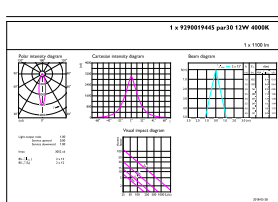

12-100W E26 PAR30S 25D 840 4000K