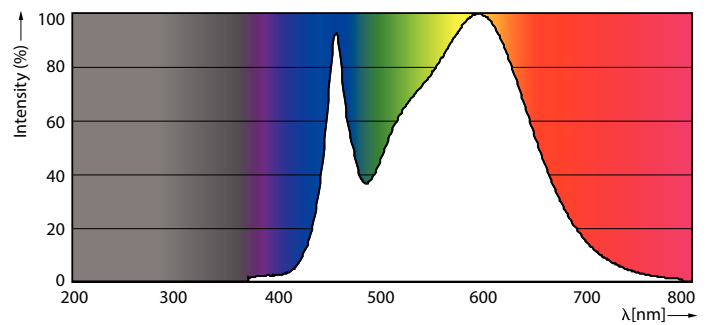

12-100W E26 PAR30S