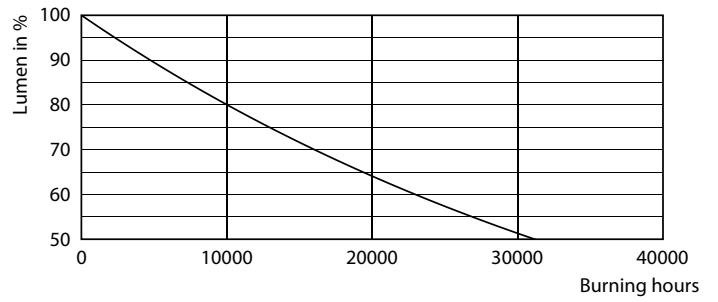

Product data

General Information	
Cap base	E26 [Single Contact Medium Screw]
Nominal lifetime (nom.)	15000 h
Switching cycle	50000X
Technical type	12-100W
Light Technical	
Colour Code	840 [CCT of 4,000 K]
Technical Beam Angle (Nom)	25°
Lamp Luminous Flux 25°C EL (Nom)	1100 lm
Lamp Luminous Flux (Nom)	1100 lm
Luminous intensity (nom.)	2700 cd
Colour Designation	Cool White (CW)
Rated beam angle	25°
Colour Temperature, horizontal (Nom)	4000 K
Lamp Luminous Efficacy EM (Nom)	91.00 lm/W
Colour consistency	<6
Colour Rendering Index,horiz (Nom)	80
LLMF at end of nominal lifetime (nom.)	70 %

Photometric data

12-100W E26 PAR30S 25D 827 2700K

12-100W E26 PAR30S

12-100W E26 PAR30S 25D 840 4000K

Essential LEDspot PAR

Lifetime

12-120W E26 PAR30S

12-120W E26 PAR30S