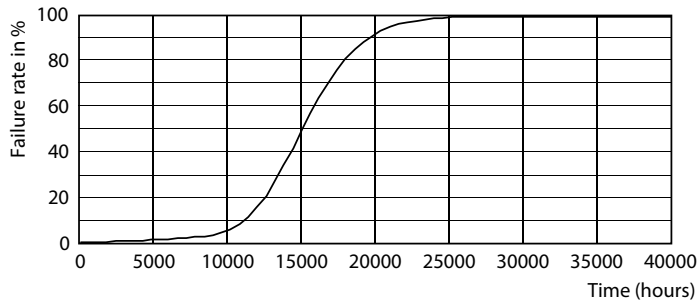

Product data

General Information	
Cap base	E26 [Single Contact Medium Screw]
Nominal lifetime (nom.)	15000 h
Switching cycle	50000X
Technical type	12-100W
Light Technical	
Colour Code	840 [CCT of 4,000 K]
Technical Beam Angle (Nom)	25°
Lamp Luminous Flux 25°C EL (Nom)	1100 lm
Lamp Luminous Flux (Nom)	1100 lm
Luminous intensity (nom.)	2700 cd
Colour Designation	Cool White (CW)
Rated beam angle	25°
Colour Temperature, horizontal (Nom)	4000 K
Lamp Luminous Efficacy EM (Nom)	91.00 lm/W
Colour consistency	<6
Colour Rendering Index,horiz (Nom)	80
LLMF at end of nominal lifetime (nom.)	70 %

Photometric data

12-100W E26 PAR30S 25D 827 2700K

12-100W E26 PAR30S

12-100W E26 PAR30S 25D 840 4000K

Essential LEDspot PAR

Lifetime

12-120W E26 PAR30S

12-120W E26 PAR30S