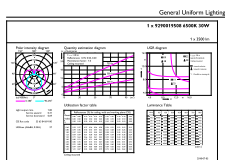

General Uniform Lighting

30W FA8 865 6500K