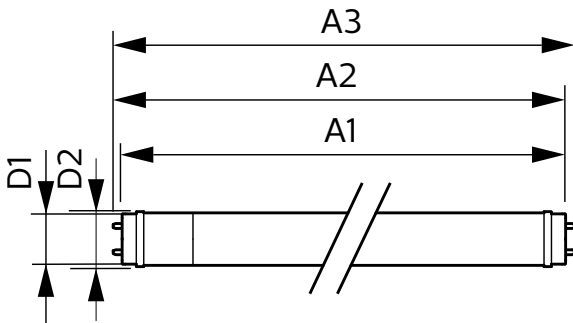

T8

16T8/LED/48-840/IF18/G 25/1

Our TLEDs are available in InstantFit (Type A / Type C) or MainsFit (Ballast bypass / Type B) versions. The InstantFit lamps work on a broad variety of ballasts and LED drivers. Only InstantFit has over 15,000 lamp & ballast combinations delivering even light output, energy savings and a long lifetime. Our MainsFit products feature a double-ended design, simplifying installation while a proprietary safety circuit minimizes a shock risk. Lamp sizes range from 2-foot to 8-foot and U-bend with a variety of lumen outputs.

Product data

General Information	
Base	G13 [Medium Bi-Pin Fluorescent]
Nominal Lifetime (Nom)	36000 h
Switching Cycle	50000X
B50L70	36000 h
Light Technical	
Color Code	841 [CCT of 4100K (841)]
Initial lumen (Nom)	1800 lm
Luminous Flux (Rated) (Nom)	1800 lm
Correlated Color Temperature (Nom)	4000 K
Color Consistency	<6
Color Rendering Index (Nom)	80
LLMF At End Of Nominal Lifetime (Nom)	70 %
Operating and Electrical	
Input Frequency	20K to 120K Hz
Power (Rated) (Nom)	16 W
Lamp Current (Max)	330 mA
Lamp Current (Min)	110 mA

T8

Approbation Marks	RoHS compliance UL certificate
Product Data	
Order product name	16T8/LED/48-840/IF18/G 25/1
EAN/UPC - Product	046677542085
Order code	542084
Numerator - Quantity Per Pack	1

Numerator - Packs per outer box	25
Material Nr. (12NC)	929001960604
Net Weight (Piece)	0.215 kg
Model Number	9290019606

Dimensional drawing

TLED 1200mm T8 120-277 16W 1800lm 4000K

Product	D1	D2	A1	A2	A3
16T8/LED/48-840/IF18/G 25/1	25.7 mm	28 mm	1198 mm	1205 mm	1212 mm

Photometric data

LEDtubes 1200mm T8 120-277 16W 1800lm 4000K