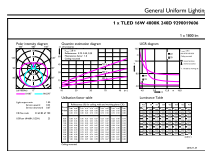

Product data

General Information	
Base	G13 [Medium Bi-Pin Fluorescent]
Nominal Lifetime (Nom)	36000 h
Switching Cycle	50000X
B50L70	36000 h
Light Technical	
Color Code	841 [CCT of 4100K (841)]
Initial lumen (Nom)	1800 lm
Luminous Flux (Rated) (Nom)	1800 lm
Correlated Color Temperature (Nom)	4000 K
Color Consistency	<6
Color Rendering Index (Nom)	80
LLMF At End Of Nominal Lifetime (Nom)	70 %
Operating and Electrical	
Input Frequency	20K to 120K Hz
Power (Rated) (Nom)	16 W
Lamp Current (Max)	330 mA
Lamp Current (Min)	110 mA

T8

Approbation Marks	RoHS compliance UL certificate
Product Data	
Order product name	16T8/LED/48-840/IF18/G 25/1
EAN/UPC - Product	046677542085
Order code	542084
Numerator - Quantity Per Pack	1

Numerator - Packs per outer box	25
Material Nr. (12NC)	929001960604
Net Weight (Piece)	0.215 kg
Model Number	9290019606

Dimensional drawing

TLED 1200mm T8 120-277 16W 1800lm 4000K

Product	D1	D2	A1	A2	A3
16T8/LED/48-840/IF18/G 25/1	25.7 mm	28 mm	1198 mm	1205 mm	1212 mm

Photometric data

LEDtubes 1200mm T8 120-277 16W 1800lm 4000K