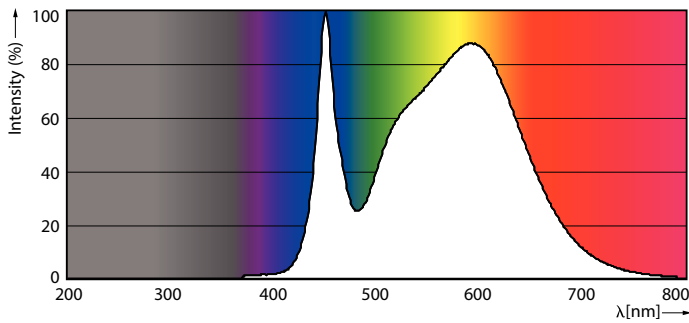

LEDtubes 1200mm T8 120-277 16W 1800lm 4000K

LEDtubes 1200mm T8 120-277 16W 1800lm 4000K