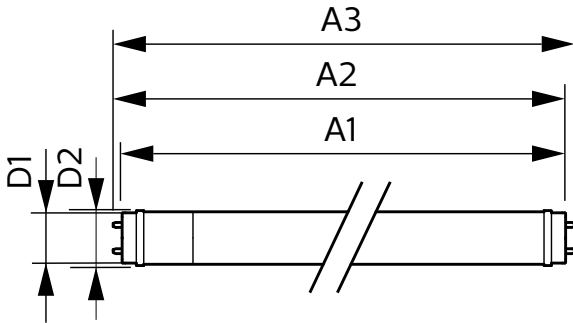

## 16T8/LED/48-840/IF18/G 25/1

Our TLEDs are available in InstantFit (Type A / Type C) or MainsFit (Ballast bypass / Type B) versions. The InstantFit lamps work on a broad variety of ballasts and LED drivers. Only InstantFit has over 15,000 lamp & ballast combinations delivering even light output, energy savings and a long lifetime. Our MainsFit products feature a double-ended design, simplifying installation while a proprietary safety circuit minimizes a shock risk. Lamp sizes range from 2-foot to 8-foot and U-bend with a variety of lumen outputs.

### Product data

General Information	
Cap-Base	G13 [ Medium Bi-Pin Fluorescent]
EU RoHS compliant	Yes
Nominal Lifetime (Nom)	36000 h
Switching Cycle	50000X
Light Technical	
Color Code	840 [ CCT of 4000K]
Luminous Flux (Nom)	1800 lm
Correlated Color Temperature (Nom)	4000 K
Color Consistency	<6
Color Rendering Index (Nom)	80
LLMF At End Of Nominal Lifetime (Nom)	70 %
Operating and Electrical	
Input Frequency	20K to 120K Hz
Power (Nom)	16 W
Lamp Current (Max)	330 mA
Lamp Current (Min)	110 mA
Starting Time (Nom)	0.5 s

# T8

Approval Marks	RoHS compliance UL certificate
<b>Product Data</b>	
Order product name	16T8/LED/48-840/IF18/G 25/1
EAN/UPC - Product	046677542085
Order code	929001960604

Numerator - Quantity Per Pack	1
Numerator - Packs per outer box	25
Material Nr. (12NC)	929001960604
Net Weight (Piece)	0.215 kg

## Dimensional drawing

TLED 1200mm T8 120-277 16W 1800lm 4000K

Product	D1	D2	A1	A2	A3
16T8/LED/48-840/IF18/G 25/1	25.7 mm	28 mm	1198 mm	1205 mm	1212 mm