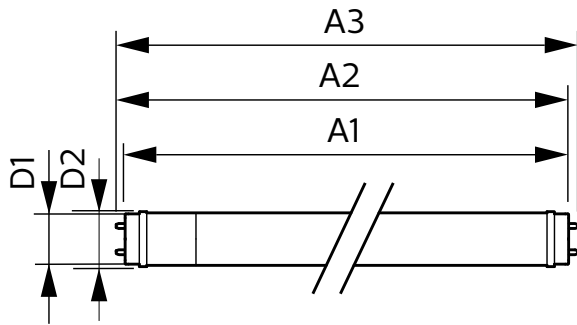

T8

16T8/LED/48-850/IF18/G 25/1

Our TLEDs are available in InstantFit (Type A / Type C) or MainsFit (Ballast bypass / Type B) versions. The InstantFit lamps work on a broad variety of ballasts and LED drivers. Only InstantFit has over 15,000 lamp & ballast combinations delivering even light output, energy savings and a long lifetime. Our MainsFit products feature a double-ended design, simplifying installation while a proprietary safety circuit minimizes a shock risk. Lamp sizes range from 2-foot to 8-foot and U-bend with a variety of lumen outputs.

Product data

General Information	
Base	G13 [Medium Bi-Pin Fluorescent]
Nominal Lifetime (Nom)	36000 h
Switching Cycle	50000X
B50L70	36000 h
Light Technical	
Color Code	850 [CCT of 5000K]
Initial lumen (Nom)	1800 lm
Luminous Flux (Rated) (Nom)	1800 lm
Correlated Color Temperature (Nom)	5000 K
Color Consistency	<6
Color Rendering Index (Nom)	80
LLMF At End Of Nominal Lifetime (Nom)	70 %
Operating and Electrical	
Input Frequency	20K to 120K Hz
Power (Rated) (Nom)	16 W
Lamp Current (Max)	330 mA
Lamp Current (Min)	110 mA

T8

Approbation Marks	RoHS compliance UL certificate
Product Data	
Order product name	16T8/LED/48-850/IF18/G 25/1
EAN/UPC - Product	046677542092
Order code	542092
Numerator - Quantity Per Pack	1

Numerator - Packs per outer box	25
Material Nr. (12NC)	929001960704
Net Weight (Piece)	0.215 kg
Model Number	9290019607

Dimensional drawing

TLED 1200mm T8 120-277 16W 1800lm 5000K

Product	D1	D2	A1	A2	A3
16T8/LED/48-850/IF18/G 25/1	25.7 mm	28 mm	1198 mm	1205 mm	1212 mm

Photometric data

LEDtubes 1200mm T8 120-277 16W 1800lm 5000K