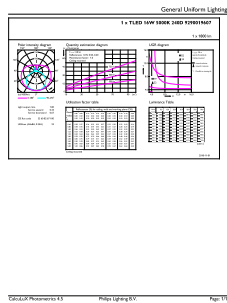

Product data

General Information	
Base	G13 [Medium Bi-Pin Fluorescent]
Nominal Lifetime (Nom)	36000 h
Switching Cycle	50000X
B50L70	36000 h
Light Technical	
Color Code	850 [CCT of 5000K]
Initial lumen (Nom)	1800 lm
Luminous Flux (Rated) (Nom)	1800 lm
Correlated Color Temperature (Nom)	5000 K
Color Consistency	<6
Color Rendering Index (Nom)	80
LLMF At End Of Nominal Lifetime (Nom)	70 %
Operating and Electrical	
Input Frequency	20K to 120K Hz
Power (Rated) (Nom)	16 W
Lamp Current (Max)	330 mA
Lamp Current (Min)	110 mA

T8

Approbation Marks	RoHS compliance UL certificate
Product Data	
Order product name	16T8/LED/48-850/IF18/G 25/1
EAN/UPC - Product	046677542092
Order code	542092
Numerator - Quantity Per Pack	1

Numerator - Packs per outer box	25
Material Nr. (12NC)	929001960704
Net Weight (Piece)	0.215 kg
Model Number	9290019607

Dimensional drawing

TLED 1200mm T8 120-277 16W 1800lm 5000K

Product	D1	D2	A1	A2	A3
16T8/LED/48-850/IF18/G 25/1	25.7 mm	28 mm	1198 mm	1205 mm	1212 mm

Photometric data

LEDtubes 1200mm T8 120-277 16W 1800lm 5000K