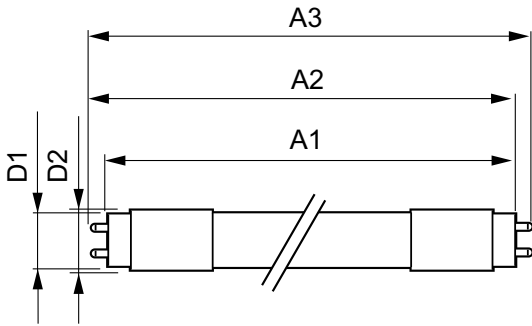

Approval and Application	
Energy Saving Product	Yes
Approbation Marks	RoHS compliance UL certificate

Product Data	
Order product name	16T8/LED/48-840/UF18/G 10/1

T12

EAN/UPC - Product	046677539979
Order code	539972
Numerator - Quantity Per Pack	1
Numerator - Packs per outer box	10
Material Nr. (12NC)	929001965904

Net Weight (Piece)	0.215 kg
Model Number	9290019659

Dimensional drawing

4ft T8 16-32W 1700lm 240D 4000K G13 ND

Product	D1	D2	A1	A2	A3
16T8/LED/48-840/UF18/G 10/1	25.7 mm	28 mm	1198 mm	1205 mm	1212 mm

Photometric data