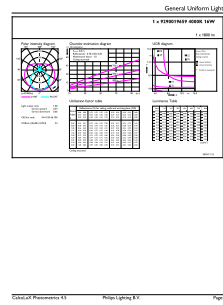

LEDtube 16T8 UF18 48-840