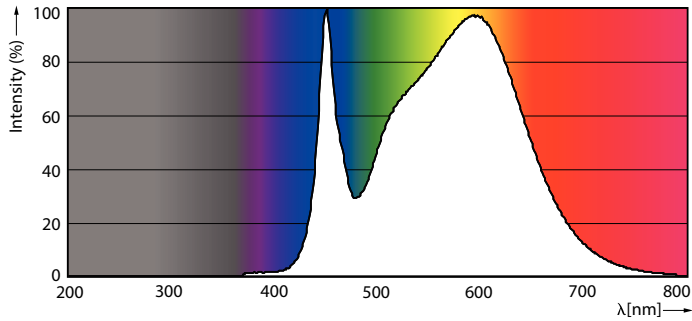

Photometric data

LEDtube 16T8 UF18 48-840