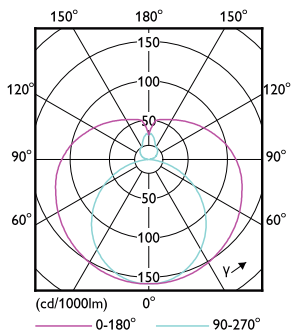

LEDtube 16T8 UF18