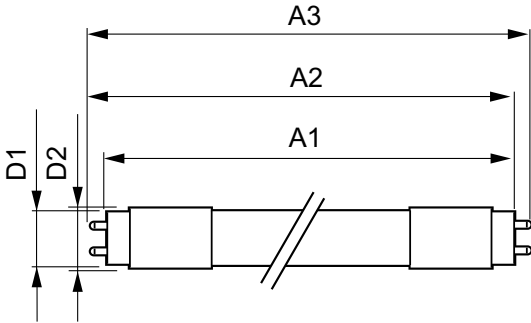

Product data

General Information		Voltage (Nom)	
Base	G13 [Medium Bi-Pin Fluorescent]	40-330 V	
EU RoHS compliant	Yes	Temperature	
Nominal Lifetime (Nom)	36000 h	T-Ambient (Max)	45 °C
Switching Cycle	50000X	T-Ambient (Min)	-20 °C
Light Technical		T-Storage (Max)	65 °C
Color Code	850 [CCT of 5000K]	T-Storage (Min)	-40 °C
Beam Angle (Nom)	240 °	T-Case Maximum (Nom)	60 °C
Initial lumen (Nom)	1800 lm	Controls and Dimming	
Correlated Color Temperature (Nom)	5000 K	Dimmable	No
Color Consistency	<5	Mechanical and Housing	
Color Rendering Index (Nom)	80	Product Length	1200 mm
LLMF At End Of Nominal Lifetime (Nom)	70 %	Approval and Application	
Operating and Electrical		Energy Saving Product	Yes
Input Frequency	50-120000 Hz	Approbation Marks	RoHS compliance UL certificate
Power (Rated) (Nom)	16 W	Product Data	
Lamp Current (Max)	600 mA	Order product name	16T8/LED/48-850/UF18/G 10/1
Lamp Current (Min)	110 mA	EAN/UPC - Product	046677539986
Starting Time (Nom)	0.5 s	Order code	539980
Warm Up Time to 60% Light (Nom)	0.5 s		
Power Factor (Nom)	0.9		

4ft T8 16-32W 1800lm 240D 5000K G13 ND

Product	D1	D2	A1	A2	A3
16T8/LED/48-850/UF18/G 10/1	25.7 mm	28 mm	1198 mm	1205 mm	1212 mm

Photometric data

LEDtube 16T8 UF18 48-850

LEDtube 16T8 UF18

© 2020 Philips Lighting B.V. Page 11