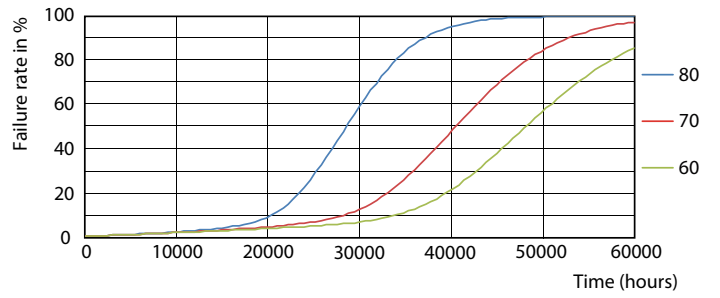

LEDtube 16T8 UF18 LifetimeVsTc