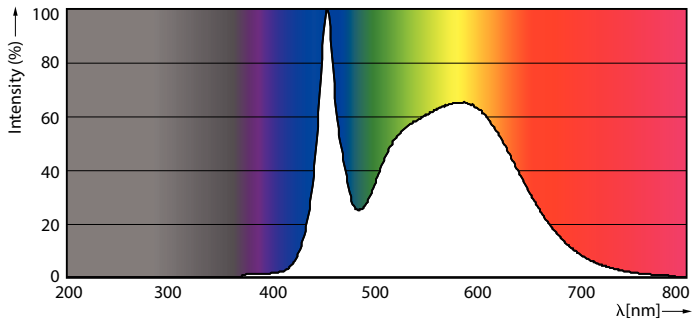

Photometric data

LEDtube 16T8 UF18 48-850