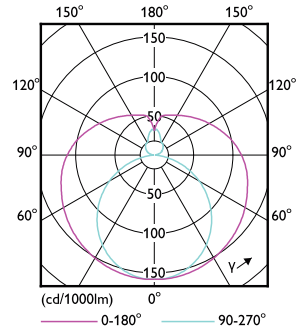

Product data

General Information		Voltage (Nom)	
Base	G13 [Medium Bi-Pin Fluorescent]	40-330 V	
EU RoHS compliant	Yes	Temperature	
Nominal Lifetime (Nom)	36000 h	T-Ambient (Max)	45 °C
Switching Cycle	50000X	T-Ambient (Min)	-20 °C
Light Technical		T-Storage (Max)	65 °C
Color Code	850 [CCT of 5000K]	T-Storage (Min)	-40 °C
Beam Angle (Nom)	240 °	T-Case Maximum (Nom)	60 °C
Initial lumen (Nom)	1800 lm	Controls and Dimming	
Correlated Color Temperature (Nom)	5000 K	Dimmable	No
Color Consistency	<5	Mechanical and Housing	
Color Rendering Index (Nom)	80	Product Length	1200 mm
LLMF At End Of Nominal Lifetime (Nom)	70 %	Approval and Application	
Operating and Electrical		Energy Saving Product	Yes
Input Frequency	50-120000 Hz	Approbation Marks	RoHS compliance UL certificate
Power (Rated) (Nom)	16 W	Product Data	
Lamp Current (Max)	600 mA	Order product name	16T8/LED/48-850/UF18/G 10/1
Lamp Current (Min)	110 mA	EAN/UPC - Product	046677539986
Starting Time (Nom)	0.5 s	Order code	539980
Warm Up Time to 60% Light (Nom)	0.5 s		
Power Factor (Nom)	0.9		

T12

Numerator - Quantity Per Pack	1
Numerator - Packs per outer box	10
Material Nr. (12NC)	929001966004
Net Weight (Piece)	0.220 kg

Model Number	9290019660
--------------	------------

Dimensional drawing

4ft T8 16-32W 1800lm 240D 5000K G13 ND

Product	D1	D2	A1	A2	A3
16T8/LED/48-850/UF18/G 10/1	25.7 mm	28 mm	1198 mm	1205 mm	1212 mm

Photometric data

LEDtube 16T8 UF18 48-850

LEDtube 16T8 UF18

© 2020 Philips Lighting B.V. Page 11