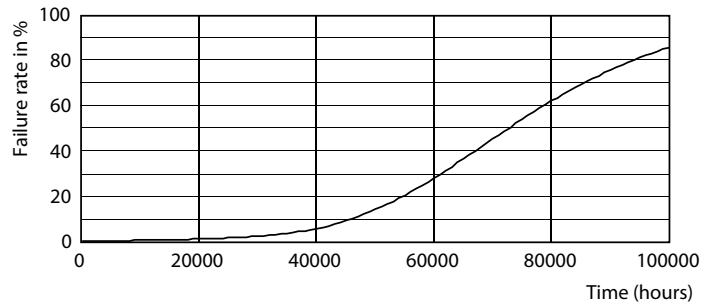

Photometric data

G13 3000K 1300lm

G13 4000K

General Uniform Light fixture data sheet for TLED IF MasterClass 3ft 1300lm 3000K

G13 3000K 1300lm

Lifetime

G13 4000K

G13 4000K