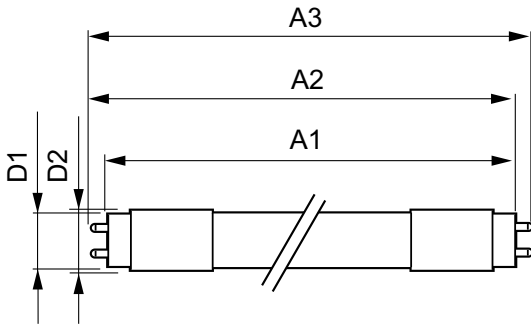

T8

Energy Certifications	DLC Standard
Product Data	
Order product name	8.5T8/MAS/36-830/IF13/P 10/1
EAN/UPC - Product	046677539856
Order code	539858
Numerator - Quantity Per Pack	1

Numerator - Packs per outer box	10
Material Nr. (12NC)	929001967504
Net Weight (Piece)	0.160 kg
Model Number	9290019675

Dimensional drawing

TLED IF MasterClass 3ft 1300lm 3000K

Product	D1	D2	A1	A2	A3
8.5T8/MAS/36-830/IF13/P 10/1	25.7 mm	26.3 mm	893.4 mm	900.5 mm	907.6 mm