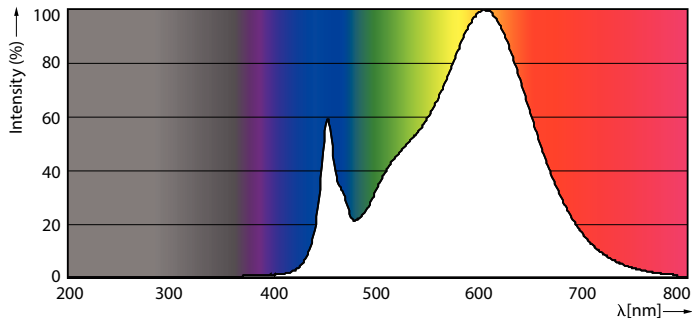

Photometric data

G13 3000K 1300lm