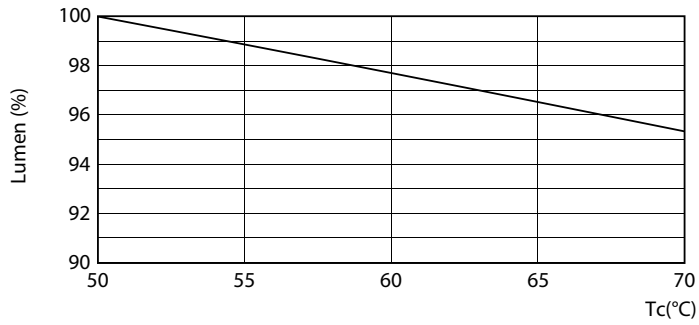

Product data

| General Information | |
|---------------------------------------|----------------------------------|
| Base | G13 [Medium Bi-Pin Fluorescent] |
| EU RoHS compliant | Yes |
| Nominal Lifetime (Nom) | 70000 h |
| Switching Cycle | 50000X |
| Light Technical | |
| Color Code | 830 [CCT of 3000K] |
| Beam Angle (Nom) | 180 ° |
| Initial lumen (Nom) | 1300 lm |
| Correlated Color Temperature (Nom) | 3000 K |
| Color Consistency | <6 |
| Color Rendering Index (Nom) | 80 |
| LLMF At End Of Nominal Lifetime (Nom) | 70 % |
| Operating and Electrical | |
| Input Frequency | 20K to 120K Hz |
| Power (Rated) (Nom) | 8.5 W |
| Starting Time (Nom) | 0.5 s |
| Warm Up Time to 60% Light (Nom) | 0.5 s |

Photometric data

G13 3000K 1300lm

G13 4000K

General Uniform Light fixture data sheet for TLED IF MasterClass 3ft 1300lm 3000K

G13 3000K 1300lm

Lifetime

G13 4000K

G13 4000K