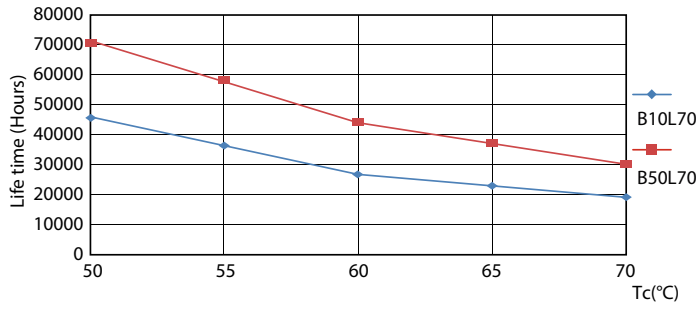

Photometric data

G13 3000K 1300lm

G13 4000K

General Uniform Light fixture data sheet for TLED IF MasterClass 3ft 1300lm 3000K

G13 3000K 1300lm

Lifetime

G13 4000K

G13 4000K