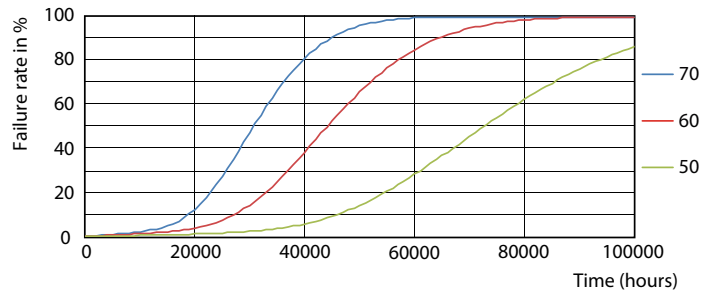

Photometric data

G13 3000K 1300lm

G13 4000K

General Uniform Light fixture data sheet for TLED IF MasterClass 3ft 1300lm 3000K

G13 3000K 1300lm

Lifetime

G13 4000K

G13 4000K