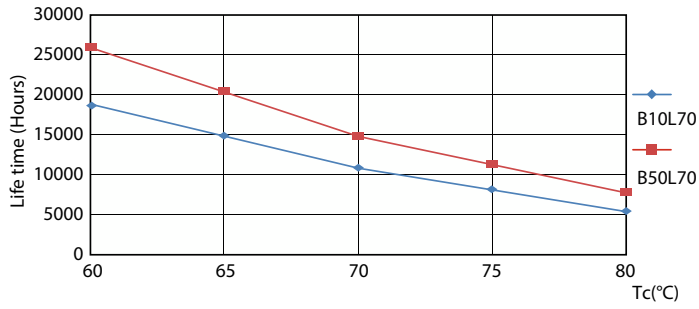

Ecofit Ledtubes T8

Lifetime

Life Expectancy Diagram - ECOFIT LEDtube 1200mm 16W 740 T8 CT G WV