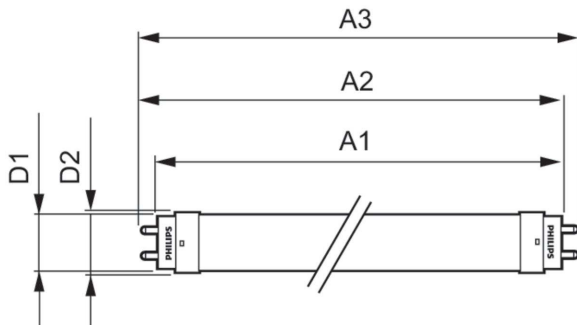

### Product data

General Information		Temperature	
Cap-Base	G13 [Medium Bi-Pin Fluorescent]	Lamp Current (Max)	264 mA
Nominal lifetime	15,000 hour(s)	Lamp Current (Min)	143 mA
Switching Cycle	50,000	Starting Time (Nom)	0.5 s
Lighting Technology	LED	Warm-up time to 60% light	0.5 s
EU RoHS compliant	Yes	Power Factor (Fraction)	0.48
		Voltage (Nom)	100-240 V
Light Technical			
Color Code	740 [CCT of 4000K]	Ambient temperature range	-20 °C to 45 °C
Beam Angle (Nom)	240 degree(s)	T-Case Maximum (Nom)	70 °C
Luminous Flux	1,600 lm		
Color Designation	Cool White (CW)	Controls and Dimming	
Correlated Color Temperature (Nom)	4000 K	Dimmable	No
Luminous Efficacy (rated) (Nom)	100.00 lm/W		
Color Consistency	<7	Mechanical and Housing	
Color rendering index (CRI)	70	Product Length	1,200 mm
LLMF At End Of Nominal Lifetime (Nom)	70 %	Bulb Shape	Tube, double-ended
Operating and Electrical			
Line Frequency	50 to 60 Hz	Approval and Application	
Input Frequency	50 to 60 Hz	Energy Saving Product	Yes
Power Consumption	16 W	Approval Marks	RoHS compliance KEMA Keur certificate

## Dimensional drawing

Product	D1	D2	A1	A2	A3
ECOFIT LEDtube 1200mm 16W 740 T8 CT G WV	25.7 mm	28 mm	1,198 mm	1,205 mm	1,212 mm