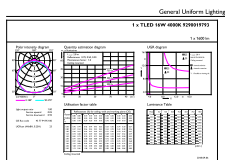

## Dimensional drawing

Product	D1	D2	A1	A2	A3
ECOFIT LEDtube 1200mm 16W 740 T8 CT G WV	25.7 mm	28 mm	1,198 mm	1,205 mm	1,212 mm

## Photometric data

Light Distribution Diagram - ECOFIT LEDtube 1200mm 16W 740 T8 CT G WV

Spectral Power Distribution Colour - ECOFIT LEDtube 1200mm 16W 740 T8 CT G WV

General uniform lighting - ECOFIT LEDtube 1200mm 16W 740 T8 CT G WV