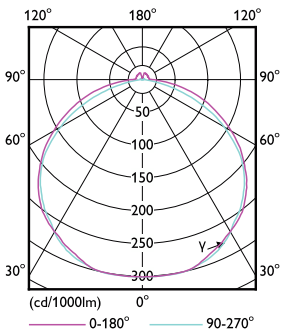

### Product data

General Information		Temperature	
Cap-Base	G13 [Medium Bi-Pin Fluorescent]	Lamp Current (Max)	264 mA
Nominal lifetime	15,000 hour(s)	Lamp Current (Min)	143 mA
Switching Cycle	50,000	Starting Time (Nom)	0.5 s
Lighting Technology	LED	Warm-up time to 60% light	0.5 s
EU RoHS compliant	Yes	Power Factor (Fraction)	0.48
		Voltage (Nom)	100-240 V
Light Technical			
Color Code	740 [CCT of 4000K]	Ambient temperature range	-20 °C to 45 °C
Beam Angle (Nom)	240 degree(s)	T-Case Maximum (Nom)	70 °C
Luminous Flux	1,600 lm		
Color Designation	Cool White (CW)	Controls and Dimming	
Correlated Color Temperature (Nom)	4000 K	Dimmable	No
Luminous Efficacy (rated) (Nom)	100.00 lm/W		
Color Consistency	<7	Mechanical and Housing	
Color rendering index (CRI)	70	Product Length	1,200 mm
LLMF At End Of Nominal Lifetime (Nom)	70 %	Bulb Shape	Tube, double-ended
Operating and Electrical			
Line Frequency	50 to 60 Hz	Approval and Application	
Input Frequency	50 to 60 Hz	Energy Saving Product	Yes
Power Consumption	16 W	Approval Marks	RoHS compliance KEMA Keur certificate

## Dimensional drawing

Product	D1	D2	A1	A2	A3
ECOFIT LEDtube 1200mm 16W 740 T8 CT G WV	25.7 mm	28 mm	1,198 mm	1,205 mm	1,212 mm

## Photometric data

Light Distribution Diagram - ECOFIT LEDtube 1200mm 16W 740 T8 CT G WV

Spectral Power Distribution Colour - ECOFIT LEDtube 1200mm 16W 740 T8 CT G WV

General uniform lighting - ECOFIT LEDtube 1200mm 16W 740 T8 CT G WV