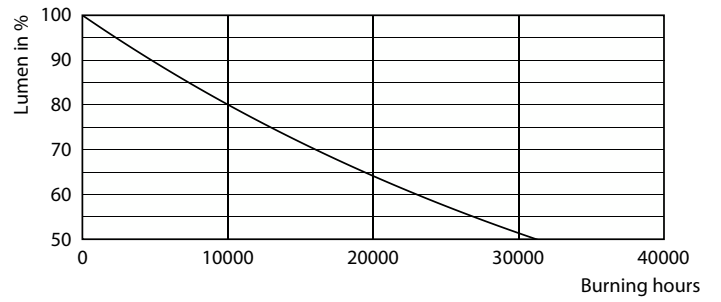

Lumen Maintenance Diagram - ECOFIT LEDtube 1200mm 16W 740 T8 CT G WV