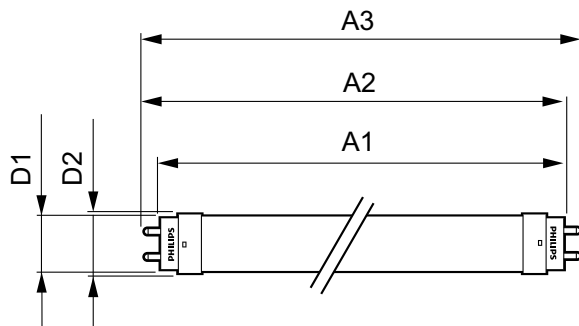

Product data

General Information		Lamp current (min.)	
Cap base	G13 [Medium Bi-Pin Fluorescent]	Lamp current (min.)	143 mA
Main application	Industrial	Starting time (nom.)	0.5 s
Nominal lifetime (nom.)	15000 h	Warm-up time to 60% light (nom.)	0.5 s
Switching cycle	50000X	Power factor (nom.)	0.48
B50L70	15000 h	Voltage (Nom)	100-240 V
Light Technical		Temperature	
Colour Code	765 [CCT of 6,500 K]	T ambient (max.)	45 °C
Technical Beam Angle (Nom)	120 °	T ambient (min.)	-20 °C
Lamp Luminous Flux 25°C EL (Nom)	1600 lm	T storage (max.)	65 °C
Lamp Luminous Flux (Nom)	1600 lm	T storage (min.)	-40 °C
Rated beam angle	120 °	T-Case maximum (nom.)	70 °C
Colour Temperature, horizontal (Nom)	6500 K	Controls and Dimming	
Colour consistency	<7	Dimmable	No
Colour Rendering Index,horiz (Nom)	70	Mechanical and Housing	
LLMF at end of nominal lifetime (nom.)	70 %	Product length	1200 mm
Operating and Electrical		Approval and Application	
Input frequency	50 to 60 Hz	Energy-saving product	Yes
Power (Rated) (Nom)	16 W		
Lamp current (max.)	264 mA		

Ecofit Ledtubes T8

Approval marks	RoHS compliance KEMA Keur certificate
Product Data	
Full product code	871869962458300
Order product name	ECOFIT LEDtube 1200mm 16W 765 T8 CT G WV
EAN/UPC – product	8718699624583
Order code	62458300

Numerator – quantity per pack	1
Numerator – packs per outer box	20
Material no. (12NC)	929001979412
Net weight (piece)	0.215 kg

Dimensional drawing

TLED 1200mm T8 110-220 16W 1600lm 6500K

Product	D1	D2	A1	A2	A3
ECOFIT LEDtube 1200mm 16W 765 T8 CT G WV	25.7 mm	28 mm	1198 mm	1205 mm	1212 mm