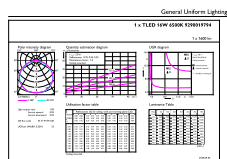

LEDtube G13 6500K 16W