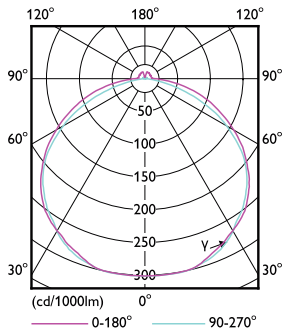

LEDtube G13

LEDtube G13 6500K 16W