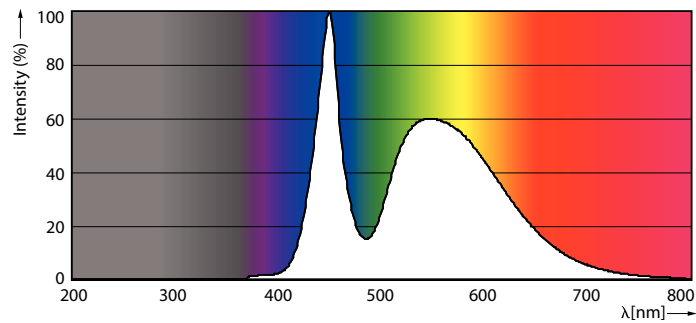

Photometric data

LEDtube G13 6500K 16W