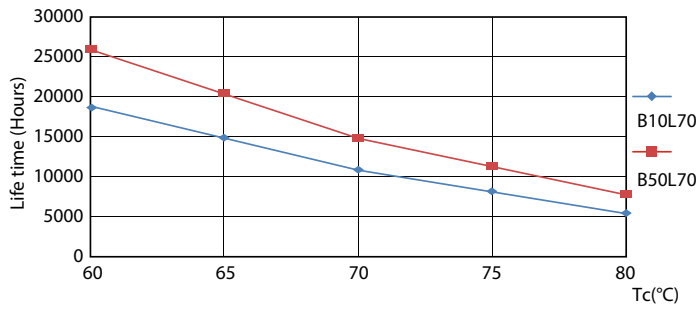

Ecofit Ledtubes T8

Lifetime

LEDtube G13 LifetimeVsTc