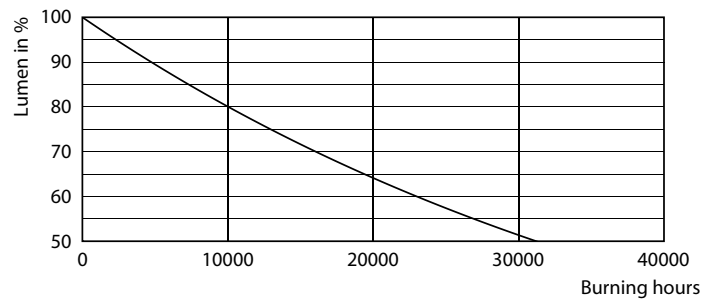

LEDtube G13

Ecofit Ledtubes T8

Lifetime