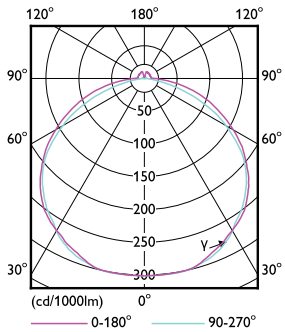

Ecofit Ledtubes T8

EAN/UPC – product	8718699624620
Order code	62462000
Numerator – quantity per pack	1
Numerator – packs per outer box	20

Material no. (12NC)	929001979612
Net weight (piece)	0.120 kg

Dimensional drawing

A3

Product	D1	D2	A1	A2	A3
ECOFIT LEDtube 600mm 8W 765 T8 CT G WV	25.7 mm	28 mm	588.5 mm	595.5 mm	602.5 mm

TLED 600mm T8 110-220 8W 800lm 6500K

Photometric data

LEDtube G13

LEDtube G13 6500K 8W