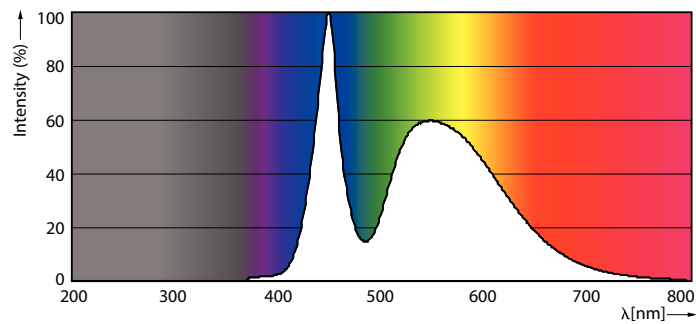

LEDtube G13 6500K 8W