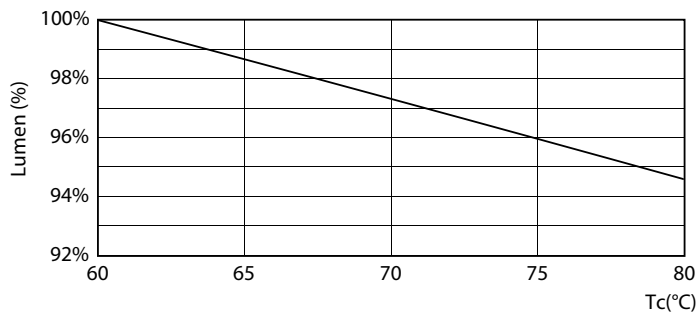

Product data

| General Information | | Voltage (Nom) | |
|--|----------------------------------|--------------------------|--|
| Cap base | G13 [Medium Bi-Pin Fluorescent] | 100-240 V | |
| Nominal lifetime (nom.) | 15000 h | Temperature | |
| Switching cycle | 50000X | T ambient (max.) | 45 °C |
| | | T ambient (min.) | -20 °C |
| Light Technical | | T storage (max.) | 65 °C |
| Colour Code | 765 [CCT of 6,500 K] | T storage (min.) | -40 °C |
| Technical Beam Angle (Nom) | 120 ° | T-Case maximum (nom.) | 70 °C |
| Lamp Luminous Flux 25°C EL (Nom) | 800 lm | Controls and Dimming | |
| Colour Temperature, horizontal (Nom) | 6500 K | Dimmable | No |
| Colour consistency | <7 | Mechanical and Housing | |
| Colour Rendering Index,horiz (Nom) | 70 | Product length | 600 mm |
| LLMF at end of nominal lifetime (nom.) | 70 % | Approval and Application | |
| Operating and Electrical | | Energy-saving product | Yes |
| Input frequency | 50 to 60 Hz | Approval marks | RoHS compliance KEMA Keur certificate |
| Power (Rated) (Nom) | 8 W | Product Data | |
| Lamp current (max.) | 143 mA | Full product code | 871869962462000 |
| Lamp current (min.) | 77 mA | Order product name | ECOFIT LEDtube 600mm 8W 765 T8 CT G WV |
| Starting time (nom.) | 0.5 s | | |
| Warm-up time to 60% light (nom.) | 0.5 s | | |
| Power factor (nom.) | 0.48 | | |

Lifetime

LEDtube G13 LifetimeVsTc

LEDtube G13

LEDtube G13

LEDtube G13 FailureRate

LEDtube G13 LumenVsTc

Ecofit Ledtubes T8