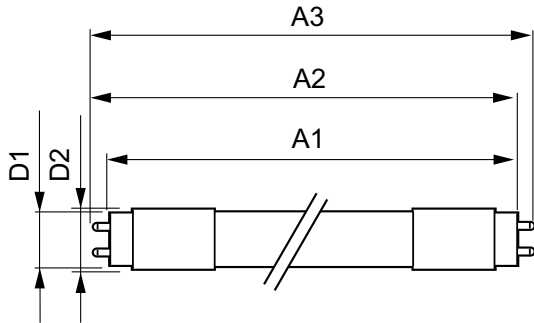

T8

Approval Marks	RoHS compliance UL certificate DLC compliance
Energy Certifications	DLC Standard
Product Data	
Order product name	7T8/MAS/24-835/IF10/P 10/1
EAN/UPC - Product	046677541828

Order code	541821
Numerator - Quantity Per Pack	1
Numerator - Packs per outer box	10
Material Nr. (12NC)	929001987004
Net Weight (Piece)	0.080 kg

Dimensional drawing

TLED IF MasterClass 2ft 1000lm 3500K

Product	D1	D2	A1	A2	A3
7T8/MAS/24-835/IF10/P 10/1	25.7 mm	26.3 mm	588.6 mm	595.7 mm	602.8 mm