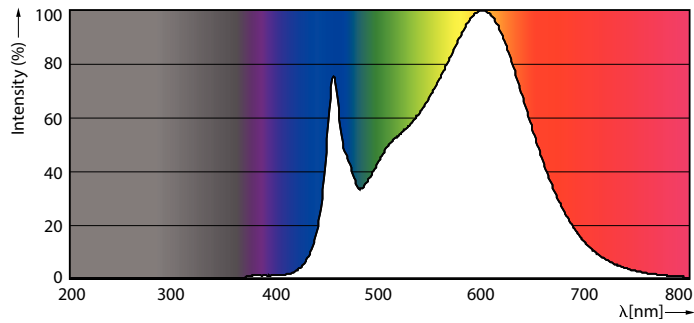

Photometric data

G13 3500K 1100lm